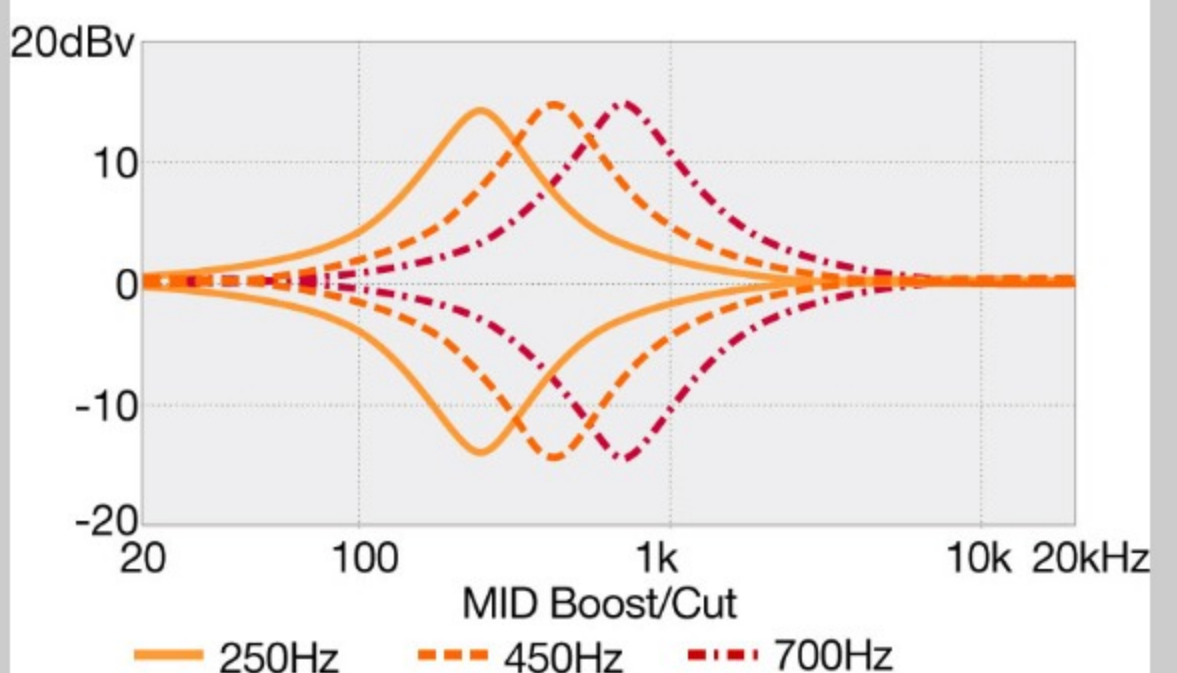

SRMS625EX

SR

COLOR VARIATION : 
BKF : Black Flat

SHARE :  

SPEC

SPECS

neck type	SRMS5 for Multi Scale / 5pc Maple/Walnut
top/back/body	Okoume body
fretboard	Ebonol fretboard
fret	Medium frets
number of frets	24
bridge	MR5 bridge
string space	16.5mm
neck pickup	Bartolini® BH2 neck pickup (Passive)
bridge pickup	Bartolini® BH2 bridge pickup (Passive)
equaliser	Ibanez Custom Electronics 3-band EQ w/ EQ bypass switch (passive tone control on treble pot) & 3-way Mid frequency switch
factory tuning	1G,2D,3A,4E,5B
strings	D'Addario® EXL170-5SL
string gauge	.045/.065/.080/.100/.130
hardware color	Black

NECK DIMENSIONS

Scale :	901.7mm/35.5" - 864.0mm/34.0"
a : Width	45mm at NUT
b : Width	68mm at 24F
c : Thickness	19.5mm at 1F
d : Thickness	23mm at 12F
Radius :	305mmR

DESCRIPTION +

CONTROLS

DESCRIPTION +

FREQUENCY RESPONSE