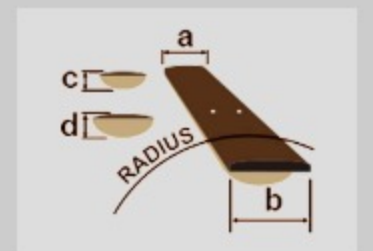

SRMS625EX

SR

COLOR VARIATION : 
BKF : Black Flat

SHARE :  

SPEC

SPECS

neck type	SRMS5 for Multi Scale / 5pc Maple/Walnut
top/back/body	Okoume body
fretboard	Ebonol fretboard
fret	Medium frets
number of frets	24
bridge	MR5 bridge
string space	16.5mm
neck pickup	Bartolini® BH2 neck pickup (Passive)
bridge pickup	Bartolini® BH2 bridge pickup (Passive)
equaliser	Ibanez Custom Electronics 3-band EQ w/ EQ bypass switch (passive tone control on treble pot) & 3-way Mid frequency switch
factory tuning	1G,2D,3A,4E,5B
strings	D'Addario® EXL170-5SL
string gauge	.045/.065/.080/.100/.130
hardware color	Black

NECK DIMENSIONS

Scale :	901.7mm/35.5" - 864.0mm/34.0"
a : Width	45mm at NUT
b : Width	68mm at 24F
c : Thickness	19.5mm at 1F
d : Thickness	23mm at 12F
Radius :	305mmR

DESCRIPTION +

CONTROLS

DESCRIPTION +

FREQUENCY RESPONSE