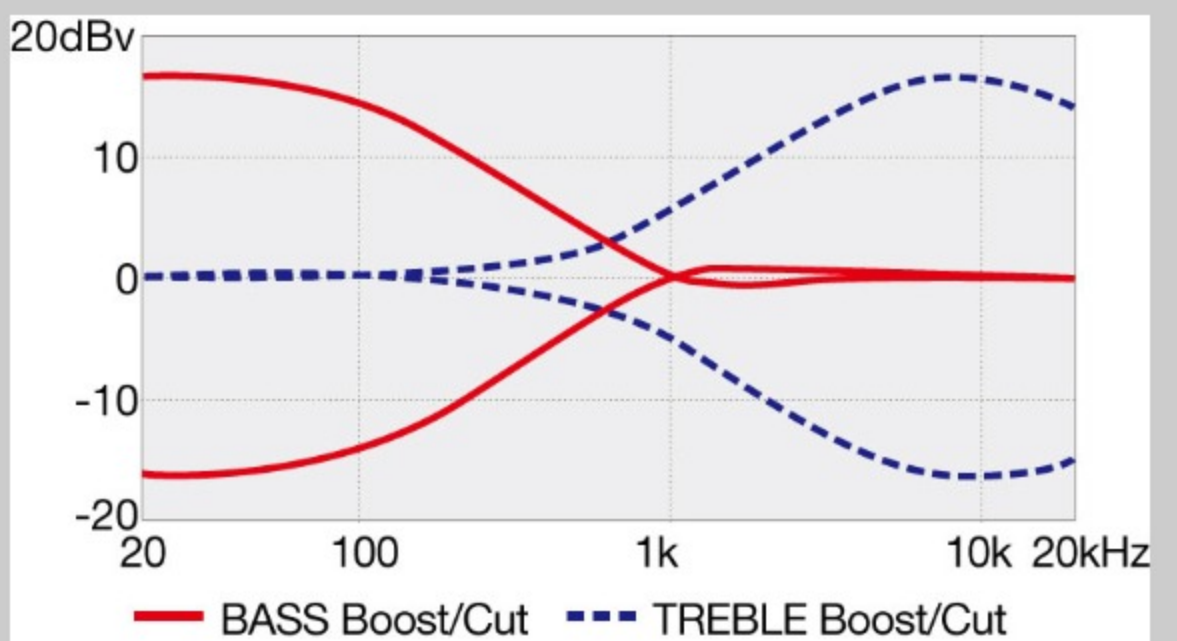

NECK DIMENSIONS

Scale :	901.7mm/35.5" - 864.0mm/34.0"
a : Width	45mm at NUT
b : Width	68mm at 24F
c : Thickness	19.5mm at 1F
d : Thickness	23mm at 12F
Radius :	305mmR

DESCRIPTION +

CONTROLS

DESCRIPTION +

FREQUENCY RESPONSE