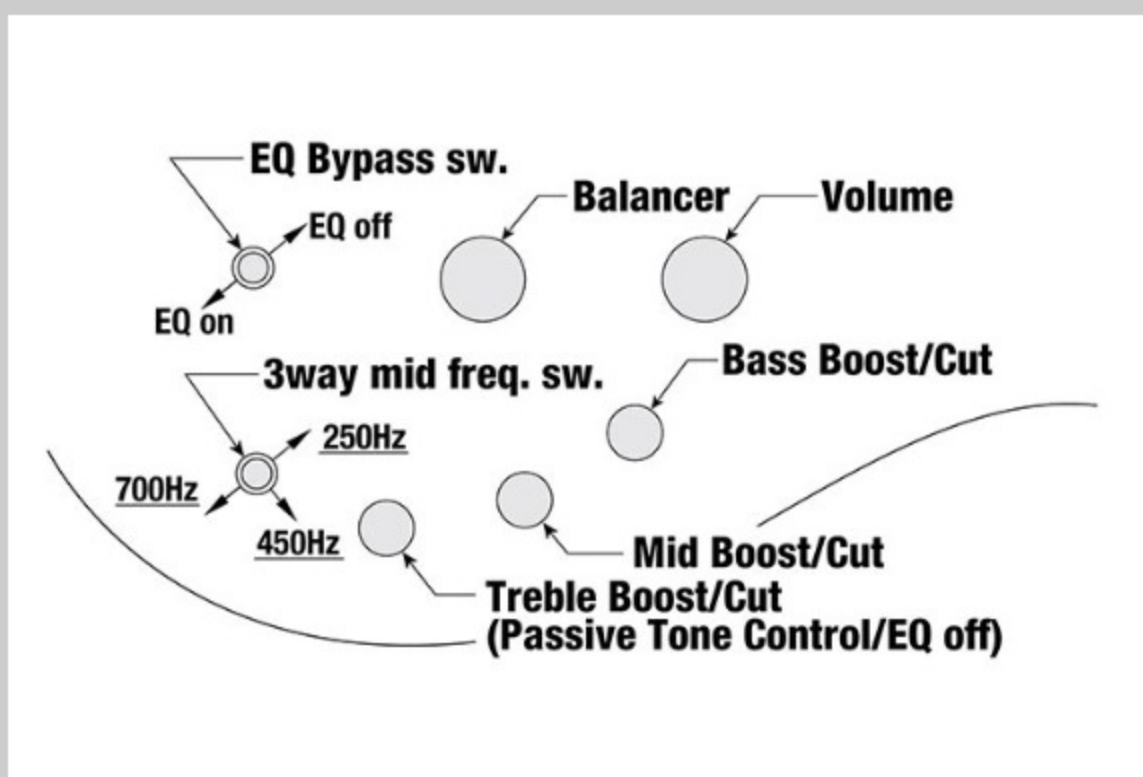

SRMS625EX

SR

COLOR VARIATION : 
BKF : Black Flat

SHARE :  

SPEC

SPECS

neck type	SRMS5 for Multi Scale / 5pc Maple/Walnut
top/back/body	Okoume body
fretboard	Ebonol fretboard
fret	Medium frets
number of frets	24
bridge	MR5 bridge
string space	16.5mm
neck pickup	Bartolini® BH2 neck pickup (Passive)
bridge pickup	Bartolini® BH2 bridge pickup (Passive)
equaliser	Ibanez Custom Electronics 3-band EQ w/ EQ bypass switch (passive tone control on treble pot) & 3-way Mid frequency switch
factory tuning	1G,2D,3A,4E,5B
strings	D'Addario® EXL170-5SL
string gauge	.045/.065/.080/.100/.130
hardware color	Black

NECK DIMENSIONS

Scale :	901.7mm/35.5" - 864.0mm/34.0"
a : Width	45mm at NUT
b : Width	68mm at 24F
c : Thickness	19.5mm at 1F
d : Thickness	23mm at 12F
Radius :	305mmR

DESCRIPTION +

CONTROLS

DESCRIPTION +

FREQUENCY RESPONSE

DESCRIPTION +