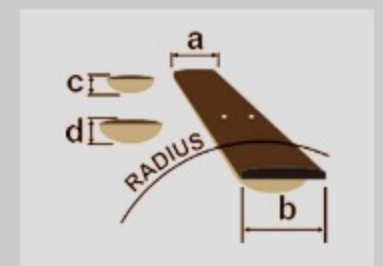

SRMS625EX

SR

COLOR VARIATION :

BKF : Black Flat

SPEC

SPECS

neck type	SRMS5 for Multi Scale / 5pc Maple/Walnut
top/back/body	Okoume body
fretboard	Ebonol fretboard
fret	Medium frets
number of frets	24
bridge	MR5 bridge
string space	16.5mm
neck pickup	Bartolini® BH2 neck pickup (Passive)
bridge pickup	Bartolini® BH2 bridge pickup (Passive)
equaliser	Ibanez Custom Electronics 3-band EQ w/ EQ bypass switch (passive tone control on treble pot) & 3-way Mid frequency switch
factory tuning	1G,2D,3A,4E,5B
strings	D'Addario® EXL170-5SL
string gauge	.045/.065/.080/.100/.130
hardware color	Black

NECK DIMENSIONS

Scale :	901.7mm/35.5" - 864.0mm/34.0"
a : Width	45mm at NUT
b : Width	68mm at 24F
c : Thickness	19.5mm at 1F
d : Thickness	23mm at 12F
Radius :	305mmR

DESCRIPTION +

CONTROLS

DESCRIPTION +

FREQUENCY RESPONSE