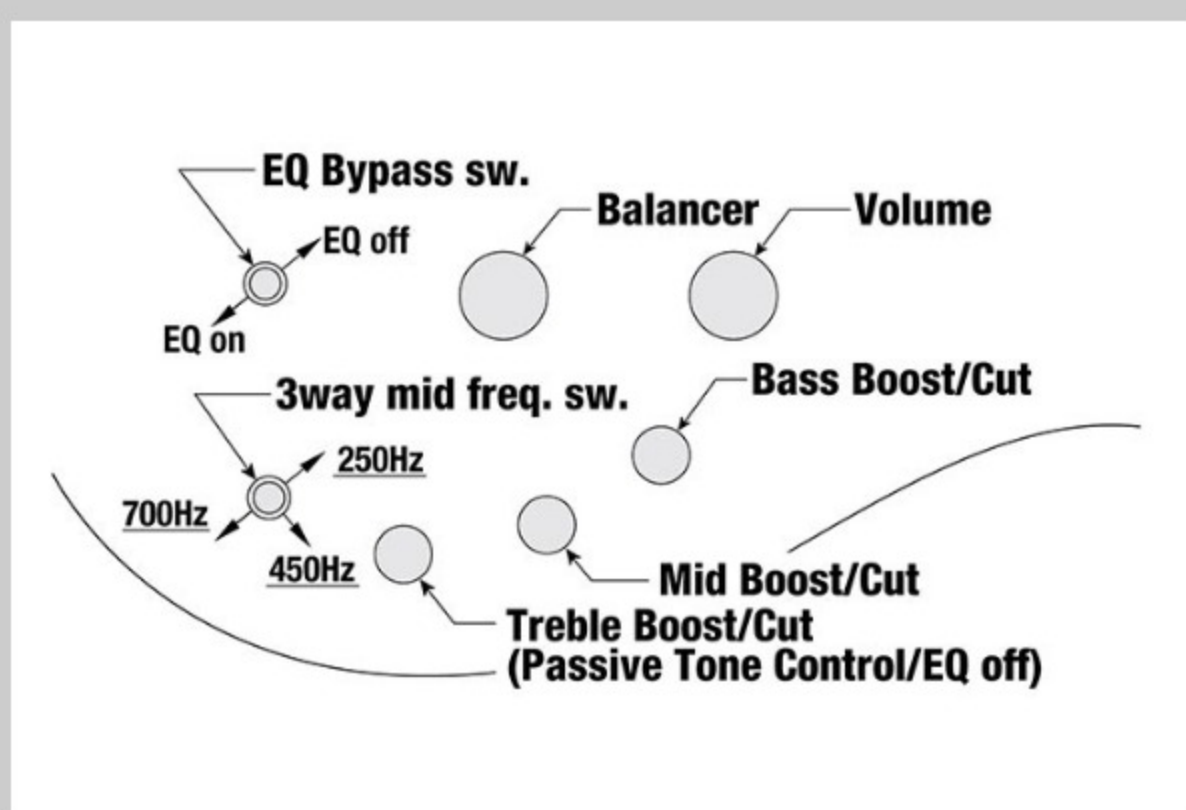

SRMS625EX

SR

COLOR VARIATION :

BKF : Black Flat

SPEC

SPECS

neck type	SRMS5 for Multi Scale / 5pc Maple/Walnut
top/back/body	Okoume body
fretboard	Ebonol fretboard
fret	Medium frets
number of frets	24
bridge	MR5 bridge
string space	16.5mm
neck pickup	Bartolini® BH2 neck pickup (Passive)
bridge pickup	Bartolini® BH2 bridge pickup (Passive)
equaliser	Ibanez Custom Electronics 3-band EQ w/ EQ bypass switch (passive tone control on treble pot) & 3-way Mid frequency switch
factory tuning	1G,2D,3A,4E,5B
strings	D'Addario® EXL170-5SL
string gauge	.045/.065/.080/.100/.130
hardware color	Black

NECK DIMENSIONS

Scale :	901.7mm/35.5" - 864.0mm/34.0"
a : Width	45mm at NUT
b : Width	68mm at 24F
c : Thickness	19.5mm at 1F
d : Thickness	23mm at 12F
Radius :	305mmR

DESCRIPTION +

CONTROLS

DESCRIPTION +

FREQUENCY RESPONSE