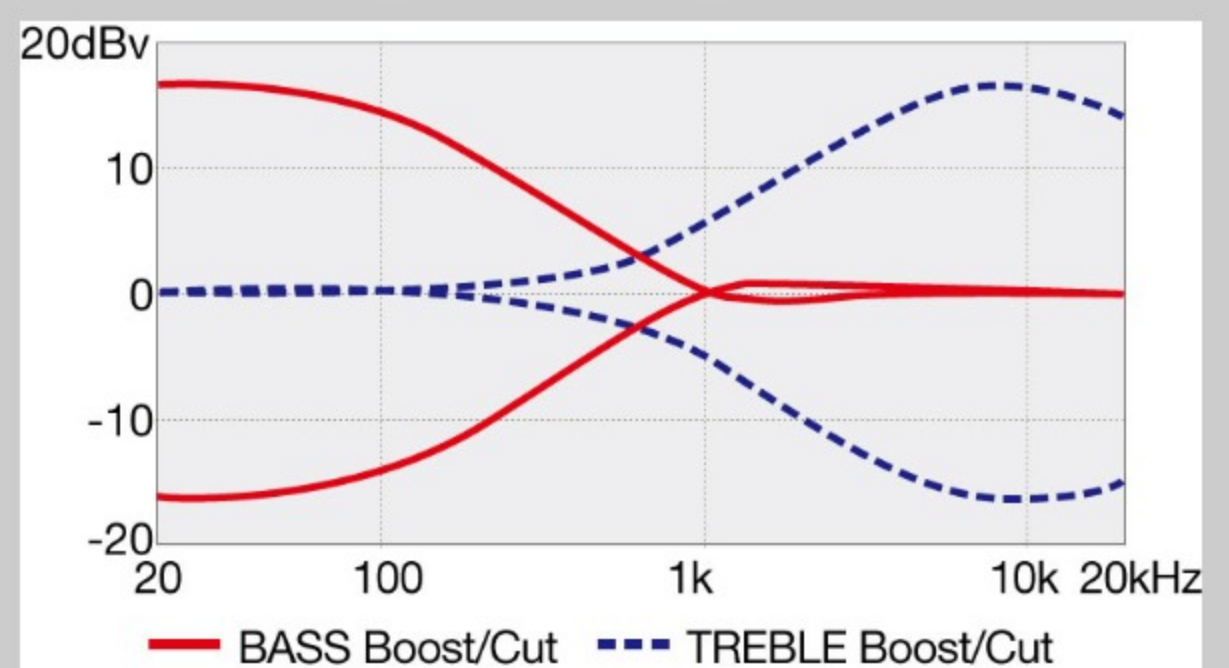

NECK DIMENSIONS

Scale :	901.7mm/35.5" - 864.0mm/34.0"
a : Width	45mm at NUT
b : Width	68mm at 24F
c : Thickness	19.5mm at 1F
d : Thickness	23mm at 12F
Radius :	305mmR

DESCRIPTION +

CONTROLS

DESCRIPTION +

FREQUENCY RESPONSE