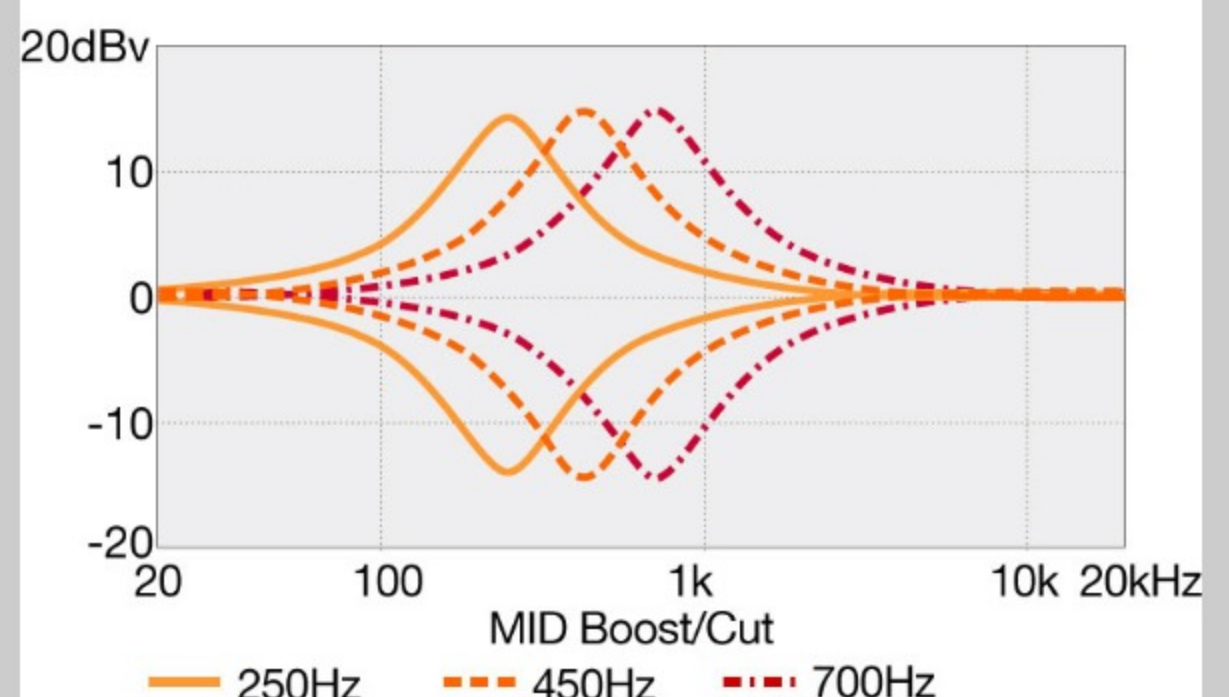

SRMS625EX

SR

COLOR VARIATION :

BKF : Black Flat

SPEC

SPECS

neck type	SRMS5 for Multi Scale / 5pc Maple/Walnut
top/back/body	Okoume body
fretboard	Ebonol fretboard
fret	Medium frets
number of frets	24
bridge	MR5 bridge
string space	16.5mm
neck pickup	Bartolini® BH2 neck pickup (Passive)
bridge pickup	Bartolini® BH2 bridge pickup (Passive)
equaliser	Ibanez Custom Electronics 3-band EQ w/ EQ bypass switch (passive tone control on treble pot) & 3-way Mid frequency switch
factory tuning	1G,2D,3A,4E,5B
strings	D'Addario® EXL170-5SL
string gauge	.045/.065/.080/.100/.130
hardware color	Black

NECK DIMENSIONS

Scale :	901.7mm/35.5" - 864.0mm/34.0"
a : Width	45mm at NUT
b : Width	68mm at 24F
c : Thickness	19.5mm at 1F
d : Thickness	23mm at 12F
Radius :	305mmR

DESCRIPTION +

CONTROLS

DESCRIPTION +

FREQUENCY RESPONSE