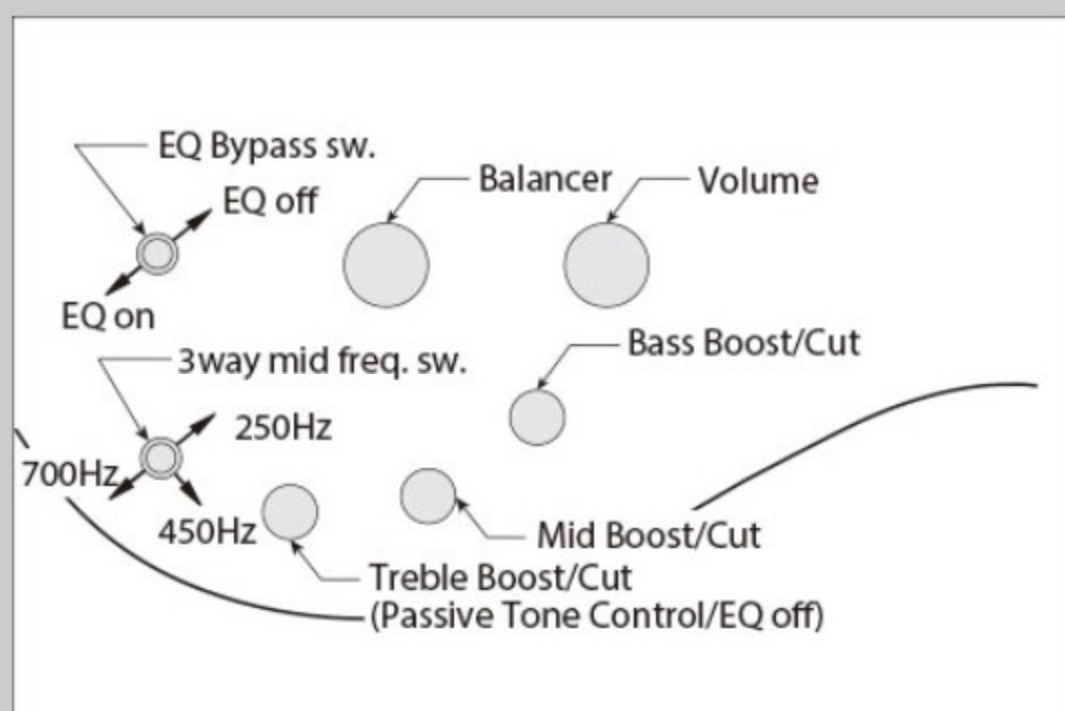

DTW : Deep Twilight

COLOR VARIATION :

SHARE :  

SPEC

SPEC

neck type	SRMS4 for Multi Scale / 5pc Jatoba/Walnut neck
top/back/body	Poplar Burl top / Okoume body
fretboard	Bound Panga Panga fretboard / Acrylic special inlay
fret	Medium frets
number of frets	24
bridge	MR55 bridge
string space	19mm
neck pickup	Bartolini® BH2 neck pickup (Passive)
bridge pickup	Bartolini® BH2 bridge pickup (Passive)
equaliser	Ibanez Custom Electronics 3-band EQ w/ EQ bypass switch (passive tone control on treble pot) & 3-way Mid frequency switch
factory tuning	1G,2D,3A,4E
strings	D'Addario® EXL170SL
string gauge	.045/.065/.080/.100
hardware color	Black

NECK DIMENSIONS

Scale :	876mm/34.5" - 851mm/33.5"
a : Width	38mm at NUT
b : Width	62mm at 24F
c : Thickness	19.5mm at 1F
d : Thickness	23mm at 12F
Radius :	305mmR

CONTROLS

OTHERS

Recommended	MB300C
Case	