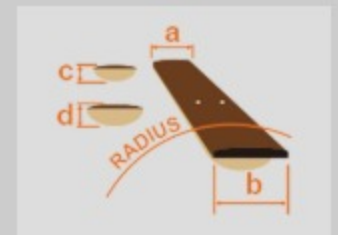

DTW : Deep Twilight

COLOR VARIATION :

SHARE :  

SPEC

SPEC

neck type	SRMS4 for Multi Scale / 5pc Jatoba/Walnut neck
top/back/body	Poplar Burl top / Okoume body
fretboard	Bound Panga Panga fretboard / Acrylic special inlay
fret	Medium frets
number of frets	24
bridge	MR55 bridge
string space	19mm
neck pickup	Bartolini® BH2 neck pickup (Passive)
bridge pickup	Bartolini® BH2 bridge pickup (Passive)
equaliser	Ibanez Custom Electronics 3-band EQ w/ EQ bypass switch (passive tone control on treble pot) & 3-way Mid frequency switch
factory tuning	1G,2D,3A,4E
strings	D'Addario® EXL170SL
string gauge	.045/.065/.080/.100
hardware color	Black

NECK DIMENSIONS

Scale :	876mm/34.5" - 851mm/33.5"
a : Width	38mm at NUT
b : Width	62mm at 24F
c : Thickness	19.5mm at 1F
d : Thickness	23mm at 12F
Radius :	305mmR

CONTROLS

OTHERS

Recommended	MB300C
Case	