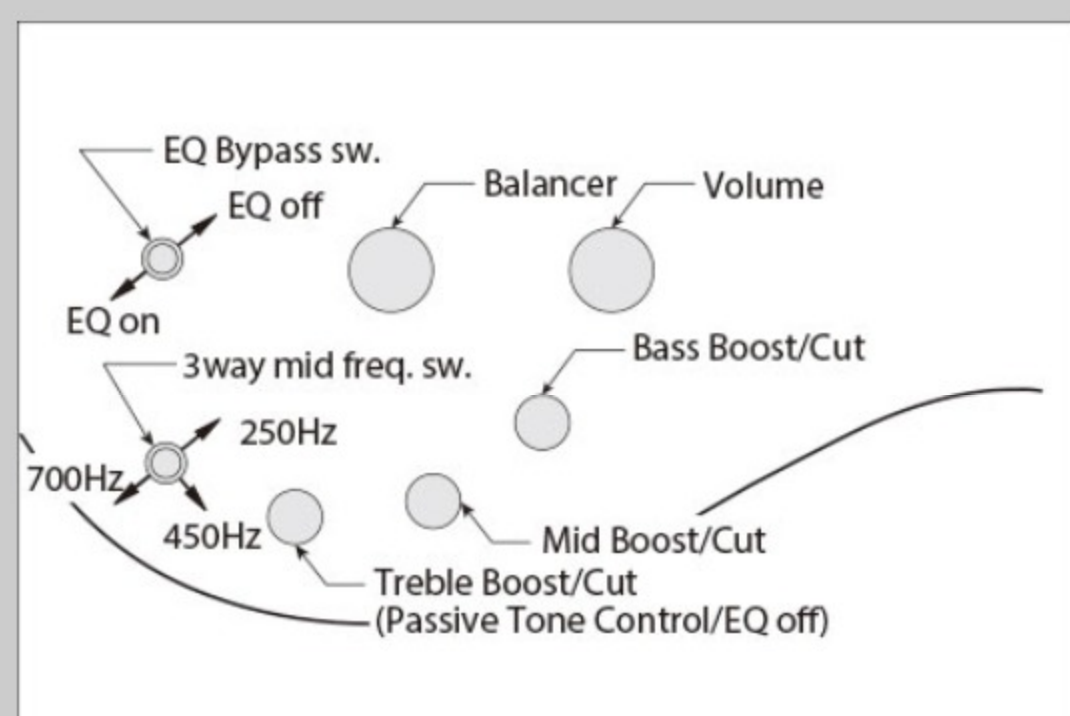

DTW : Deep Twilight

COLOR VARIATION :

SHARE :  

SPEC

SPEC

neck type	SRMS5 for Multi Scale / 5pc Jatoba/Walnut neck
top/back/body	Poplar Burl top / Okoume body
fretboard	Bound Panga Panga fretboard / Acrylic special inlay
fret	Medium frets
number of frets	24
bridge	MR55 bridge
string space	16.5mm
neck pickup	Bartolini® BH2 neck pickup (Passive)
bridge pickup	Bartolini® BH2 bridge pickup (Passive)
equaliser	Ibanez Custom Electronics 3-band EQ w/ EQ bypass switch (passive tone control on treble pot) & 3-way Mid frequency switch
factory tuning	1G,2D,3A,4E,5B
strings	D'Addario® EXL170-5SL
string gauge	.045/.065/.080/.100/.130
hardware color	Black

NECK DIMENSIONS

Scale :	901.7mm/35.5" - 864.0mm/34.0"
a : Width	45mm at NUT
b : Width	68mm at 24F
c : Thickness	19.5mm at 1F
d : Thickness	23mm at 12F
Radius :	305mmR

CONTROLS

OTHERS

Recommended	MB300C
Case	