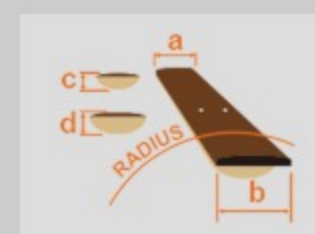

DTW : Deep Twilight

COLOR VARIATION :

SHARE :  

SPEC

SPEC

neck type	SRMS5 for Multi Scale / 5pc Jatoba/Walnut neck
top/back/body	Poplar Burl top / Okoume body
fretboard	Bound Panga Panga fretboard / Acrylic special inlay
fret	Medium frets
number of frets	24
bridge	MR55 bridge
string space	16.5mm
neck pickup	Bartolini® BH2 neck pickup (Passive)
bridge pickup	Bartolini® BH2 bridge pickup (Passive)
equaliser	Ibanez Custom Electronics 3-band EQ w/ EQ bypass switch (passive tone control on treble pot) & 3-way Mid frequency switch
factory tuning	1G,2D,3A,4E,5B
strings	D'Addario® EXL170-5SL
string gauge	.045/.065/.080/.100/.130
hardware color	Black

NECK DIMENSIONS

Scale :	901.7mm/35.5" - 864.0mm/34.0"
a : Width	45mm at NUT
b : Width	68mm at 24F
c : Thickness	19.5mm at 1F
d : Thickness	23mm at 12F
Radius :	305mmR

CONTROLS

OTHERS

Recommended	MB300C
Case	