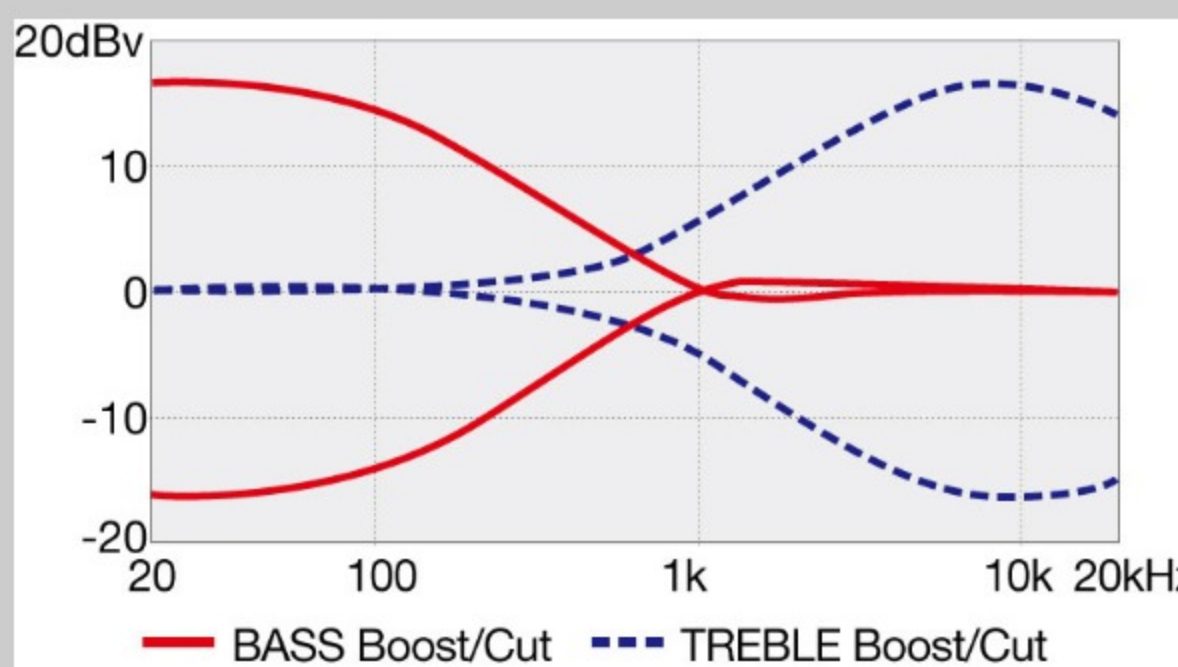

NECK DIMENSIONS

Scale :	901.7mm/35.5" - 864.0mm/34.0"
a : Width	45mm at NUT
b : Width	68mm at 24F
c : Thickness	19.5mm at 1F
d : Thickness	23mm at 12F
Radius :	305mmR

DESCRIPTION +

CONTROLS

DESCRIPTION +

FREQUENCY RESPONSE