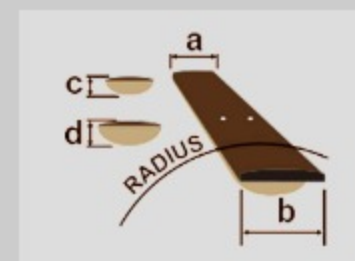

SR

COLOR VARIATION :

DTW : Deep Twilight

SPEC

SPECS

neck type	SRMS5 for Multi Scale / 5pc Jatoba/Walnut neck
top/back/body	Poplar Burl top / Okoume body
fretboard	Bound Panga Panga fretboard / Acrylic special inlay
fret	Medium frets
number of frets	24
bridge	MR55 bridge
string space	16.5mm
neck pickup	Bartolini® BH2 neck pickup (Passive)
bridge pickup	Bartolini® BH2 bridge pickup (Passive)
equaliser	Ibanez Custom Electronics 3-band EQ w/ EQ bypass switch (passive tone control on treble pot) & 3-way Mid frequency switch
factory tuning	1G,2D,3A,4E,5B
strings	D'Addario® EXL170-5SL
string gauge	.045/.065/.080/.100/.130
hardware color	Black

NECK DIMENSIONS

Scale :	901.7mm/35.5" - 864.0mm/34.0"
a : Width	45mm at NUT
b : Width	68mm at 24F
c : Thickness	19.5mm at 1F
d : Thickness	23mm at 12F
Radius :	305mmR

DESCRIPTION +

CONTROLS

DESCRIPTION +

FREQUENCY RESPONSE