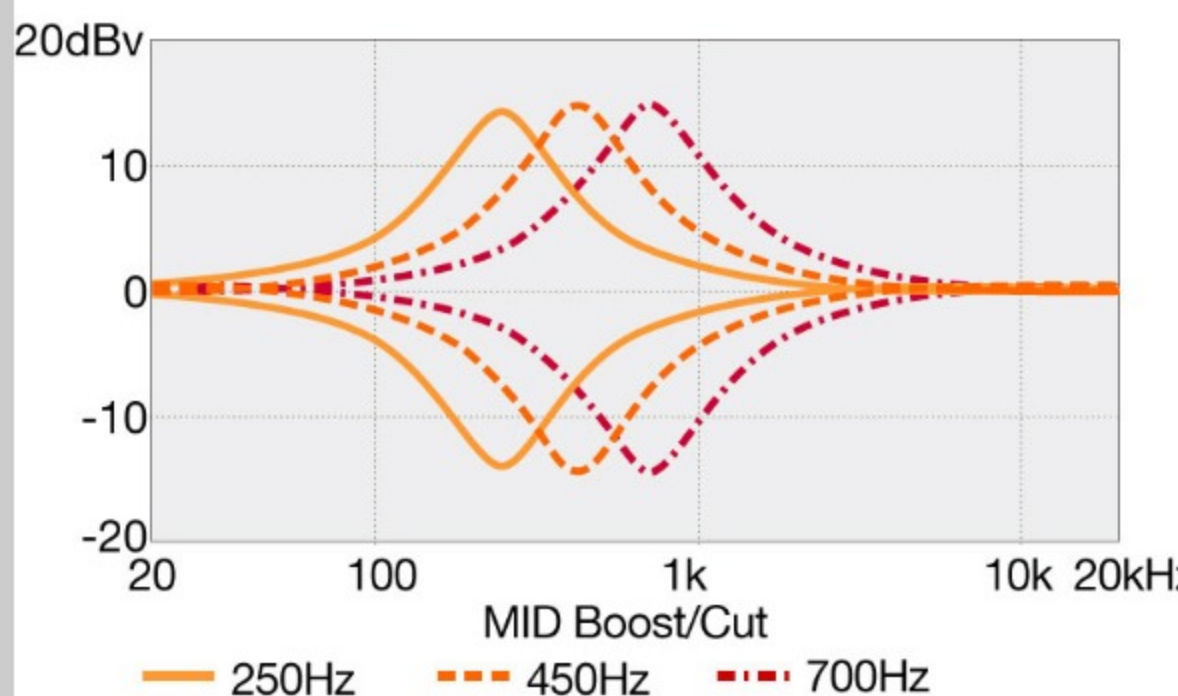

SR

COLOR VARIATION :

DTW : Deep Twilight

SPEC

SPECS

neck type	SRMS5 for Multi Scale / 5pc Jatoba/Walnut neck
top/back/body	Poplar Burl top / Okoume body
fretboard	Bound Panga Panga fretboard / Acrylic special inlay
fret	Medium frets
number of frets	24
bridge	MR55 bridge
string space	16.5mm
neck pickup	Bartolini® BH2 neck pickup (Passive)
bridge pickup	Bartolini® BH2 bridge pickup (Passive)
equaliser	Ibanez Custom Electronics 3-band EQ w/ EQ bypass switch (passive tone control on treble pot) & 3-way Mid frequency switch
factory tuning	1G,2D,3A,4E,5B
strings	D'Addario® EXL170-5SL
string gauge	.045/.065/.080/.100/.130
hardware color	Black

NECK DIMENSIONS

Scale :	901.7mm/35.5" - 864.0mm/34.0"
a : Width	45mm at NUT
b : Width	68mm at 24F
c : Thickness	19.5mm at 1F
d : Thickness	23mm at 12F
Radius :	305mmR

DESCRIPTION +

CONTROLS

DESCRIPTION +

FREQUENCY RESPONSE