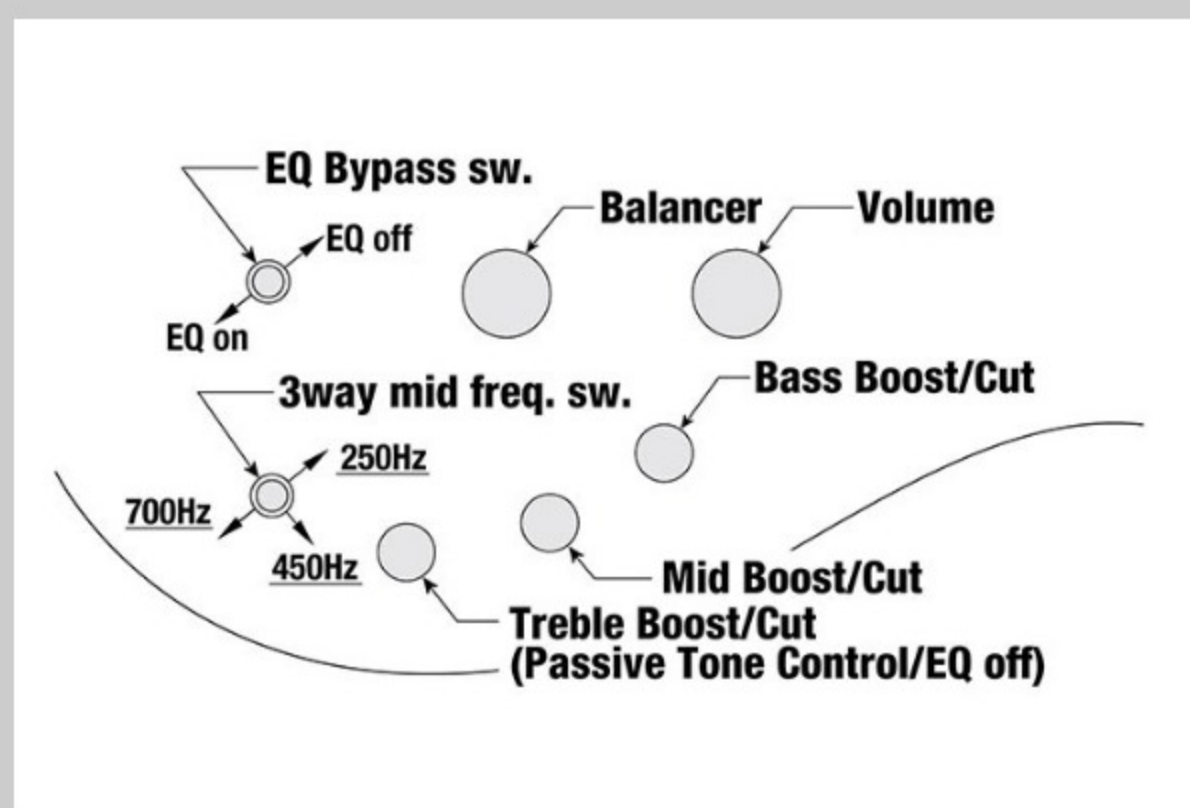

SR

COLOR VARIATION :

DTW : Deep Twilight

SPEC

SPECS

neck type	SRMS5 for Multi Scale / 5pc Jatoba/Walnut neck
top/back/body	Poplar Burl top / Okoume body
fretboard	Bound Panga Panga fretboard / Acrylic special inlay
fret	Medium frets
number of frets	24
bridge	MR55 bridge
string space	16.5mm
neck pickup	Bartolini® BH2 neck pickup (Passive)
bridge pickup	Bartolini® BH2 bridge pickup (Passive)
equaliser	Ibanez Custom Electronics 3-band EQ w/ EQ bypass switch (passive tone control on treble pot) & 3-way Mid frequency switch
factory tuning	1G,2D,3A,4E,5B
strings	D'Addario® EXL170-5SL
string gauge	.045/.065/.080/.100/.130
hardware color	Black

NECK DIMENSIONS

Scale :	901.7mm/35.5" - 864.0mm/34.0"
a : Width	45mm at NUT
b : Width	68mm at 24F
c : Thickness	19.5mm at 1F
d : Thickness	23mm at 12F
Radius :	305mmR

DESCRIPTION +

CONTROLS

DESCRIPTION +

FREQUENCY RESPONSE