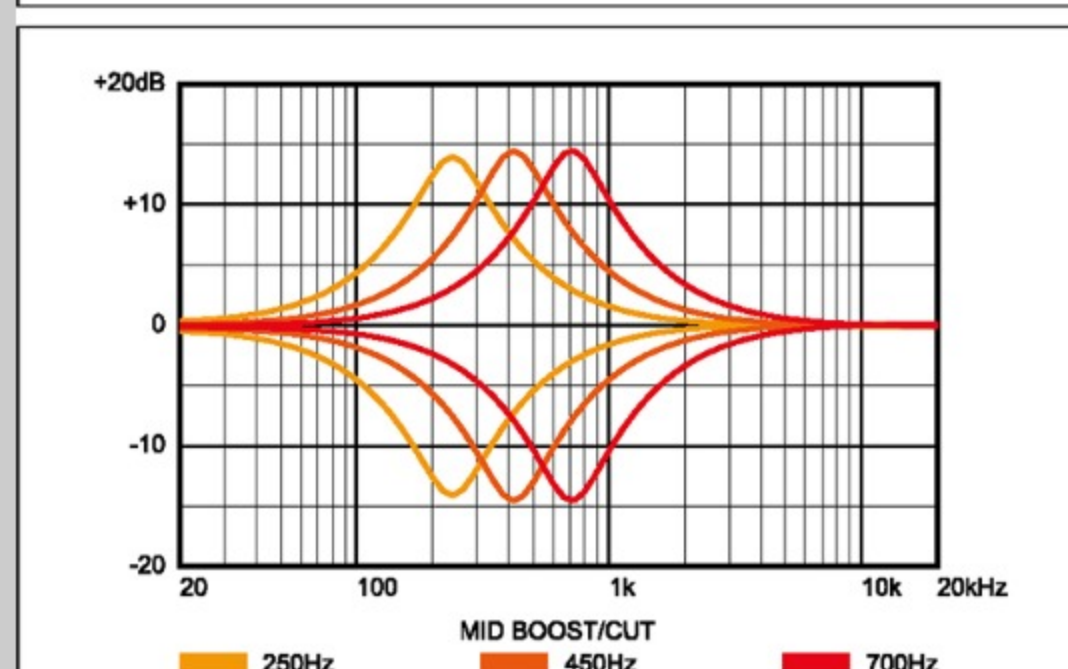

FREQUENCY RESPONSE

OTHERS

Recommended Case MB300C