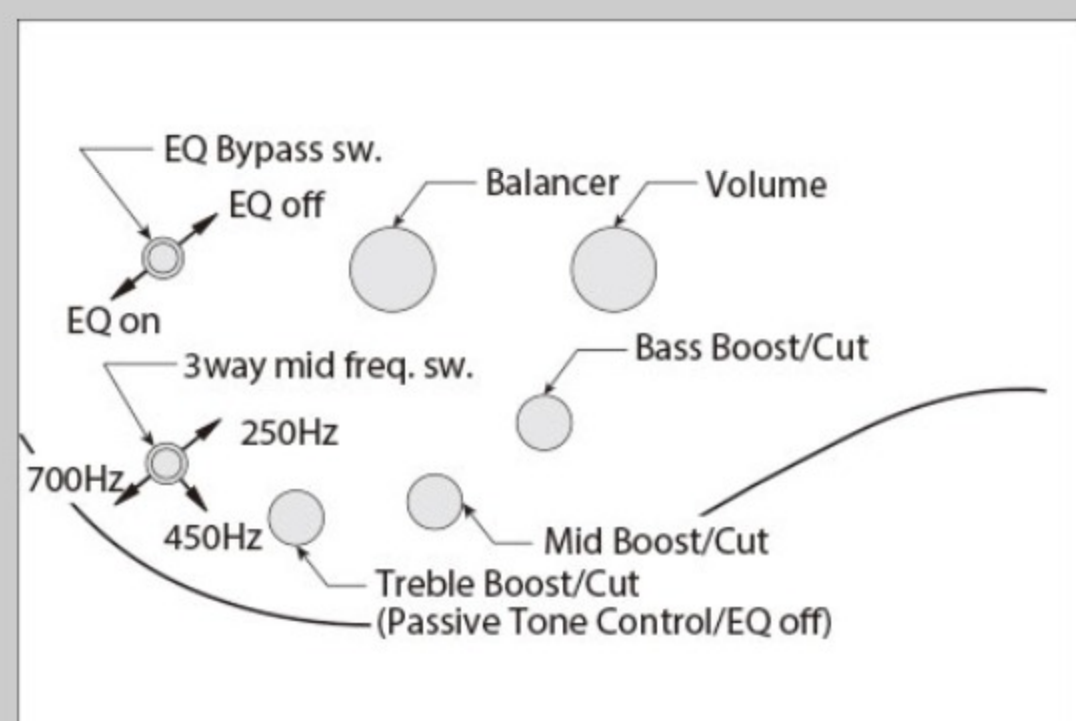

BTT : Brown Topaz Burst

COLOR VARIATION :

SHARE :

SPEC

SPEC

neck type	SRMS6 for Multi Scale / 5pc Jatoba/Walnut neck
top/back/body	Poplar Burl top / Walnut/Mahogany body
fretboard	Bound Panga Panga / Acrylic special inlay inlay
fret	Medium frets
bridge	MR55 bridge (16.5mm string spacing)
neck pickup	Bartolini® BH2 neck pickup (Passive)
bridge pickup	Bartolini® BH2 bridge pickup (Passive)
equaliser	Ibanez Custom Electronics 3-band EQ
string gauge	.032/.045/.065/.080/.100/.130
hardware color	Black matte

NECK DIMENSIONS

Scale :	901.7mm/35.5" - 854.7mm/33.6"
a : Width	54mm at NUT
b : Width	83mm at 24F
c : Thickness	19.5mm at 1F
d : Thickness	23mm at 12F
Radius :	400mmR

CONTROLS

FREQUENCY RESPONSE

OTHERS

Recommended Case MB300C