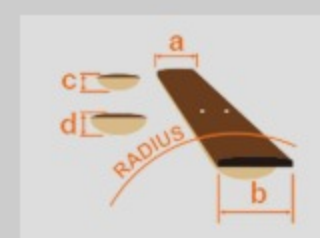

BTT : Brown Topaz Burst

COLOR VARIATION :

SHARE :  

## SPEC

neck type	SRMS6 for Multi Scale / 5pc Jatoba/Walnut neck
top/back/body	Poplar Burl top / Walnut/Mahogany body
fretboard	Bound Panga Panga / Acrylic special inlay inlay
fret	Medium frets
bridge	MR55 bridge (16.5mm string spacing)
neck pickup	Bartolini® BH2 neck pickup (Passive)
bridge pickup	Bartolini® BH2 bridge pickup (Passive)
equaliser	Ibanez Custom Electronics 3-band EQ
string gauge	.032/.045/.065/.080/.100/.130
hardware color	Black matte

## NECK DIMENSIONS

Scale :	901.7mm/35.5" - 854.7mm/33.6"
a : Width	54mm at NUT
b : Width	83mm at 24F
c : Thickness	19.5mm at 1F
d : Thickness	23mm at 12F
Radius :	400mmR