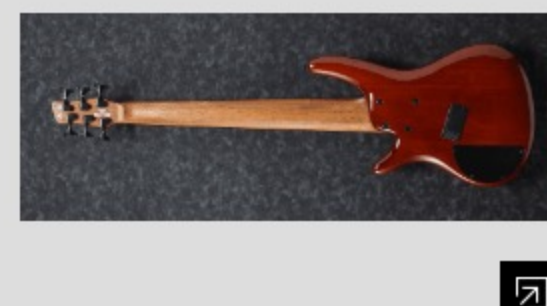

BTT : Brown Topaz Burst

COLOR VARIATION :

SHARE :  

## SPEC

neck type	SRMS6 for Multi Scale / 5pc Jatoba/Walnut neck
top/back/body	Poplar Burl top / Walnut/Mahogany body
fretboard	Bound Panga Panga / Acrylic special inlay inlay
fret	Medium frets
bridge	MR55 bridge (16.5mm string spacing)
neck pickup	Bartolini® BH2 neck pickup (Passive)
bridge pickup	Bartolini® BH2 bridge pickup (Passive)
equaliser	Ibanez Custom Electronics 3-band EQ
string gauge	.032/.045/.065/.080/.100/.130
hardware color	Black matte