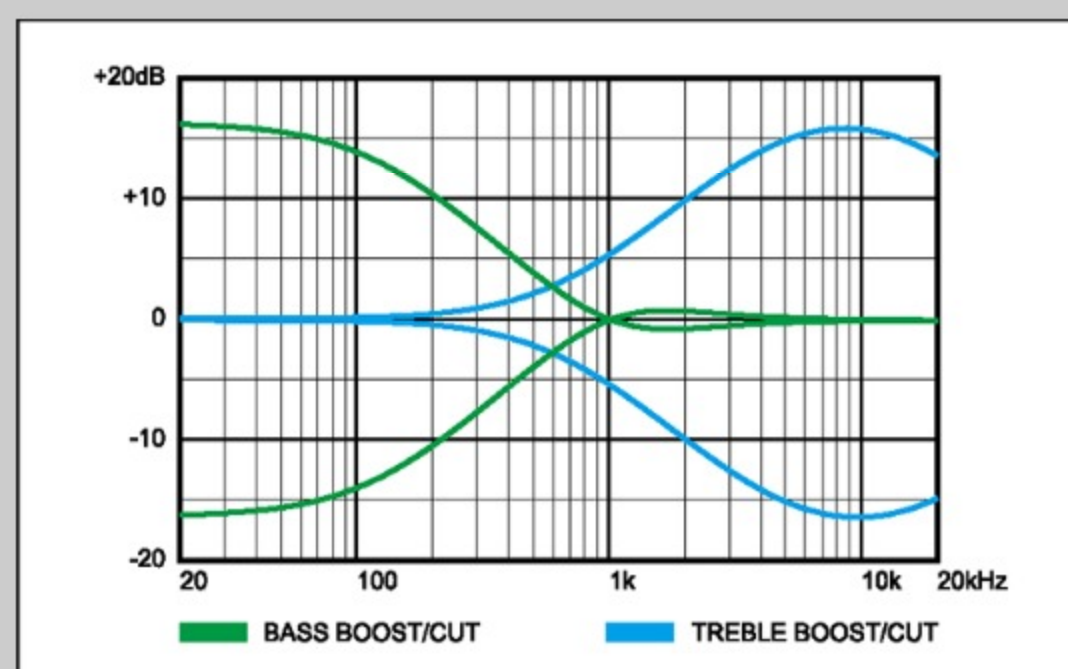

FREQUENCY RESPONSE

OTHERS

Recommended Case MB300C