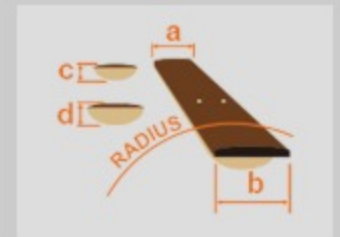

BTT : Brown Topaz Burst

COLOR VARIATION :

SHARE :  

SPEC

SPEC

neck type	SRMS6 for Multi Scale / 5pc Jatoba/Walnut neck
top/back/body	Poplar Burl top / Okoume body
fretboard	Bound Panga Panga fretboard / Acrylic special inlay
fret	Medium frets
number of frets	24
bridge	MR5S bridge
string space	16.5mm
neck pickup	Bartolini® BH2 neck pickup (Passive)
bridge pickup	Bartolini® BH2 bridge pickup (Passive)
equaliser	Ibanez Custom Electronics 3-band EQ
factory tuning	1C,2G,3D,4A,5E,6B
strings	D'Addario® EXL170-5SL + 0.32
string gauge	.032/.045/.065/.080/.100/.130
nut	Plastic
hardware color	Black matte

NECK DIMENSIONS

Scale :	901.7mm/35.5" - 854.7mm/33.6"
a : Width	54mm at NUT
b : Width	83mm at 24F
c : Thickness	19.5mm at 1F
d : Thickness	23mm at 12F
Radius :	400mmR

CONTROLS

OTHERS

Recommended Case	MB300C
------------------	--------