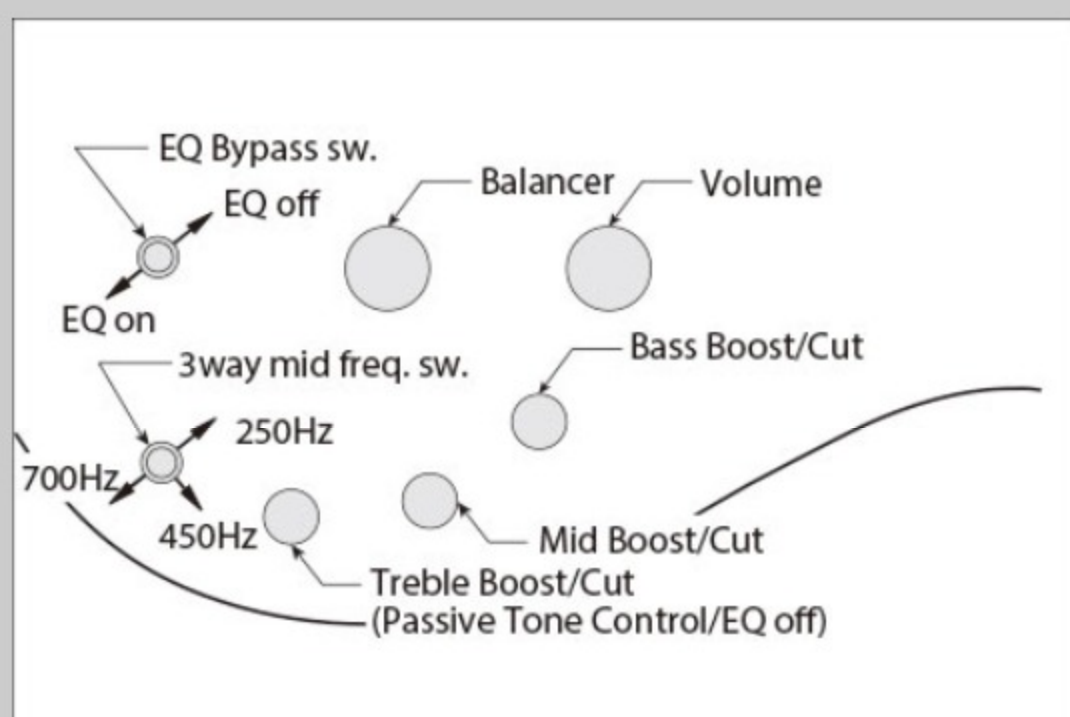

BTT : Brown Topaz Burst

COLOR VARIATION :

SHARE :  

SPEC

SPEC

neck type	SRMS6 for Multi Scale / 5pc Jatoba/Walnut neck
top/back/body	Poplar Burl top / Okoume body
fretboard	Bound Panga Panga fretboard / Acrylic special inlay
fret	Medium frets
number of frets	24
bridge	MR5S bridge
string space	16.5mm
neck pickup	Bartolini® BH2 neck pickup (Passive)
bridge pickup	Bartolini® BH2 bridge pickup (Passive)
equaliser	Ibanez Custom Electronics 3-band EQ
factory tuning	1C,2G,3D,4A,5E,6B
strings	D'Addario® EXL170-5SL + 0.32
string gauge	.032/.045/.065/.080/.100/.130
nut	Plastic
hardware color	Black matte

NECK DIMENSIONS

Scale :	901.7mm/35.5" - 854.7mm/33.6"
a : Width	54mm at NUT
b : Width	83mm at 24F
c : Thickness	19.5mm at 1F
d : Thickness	23mm at 12F
Radius :	400mmR

CONTROLS

OTHERS

Recommended Case	MB300C
------------------	--------