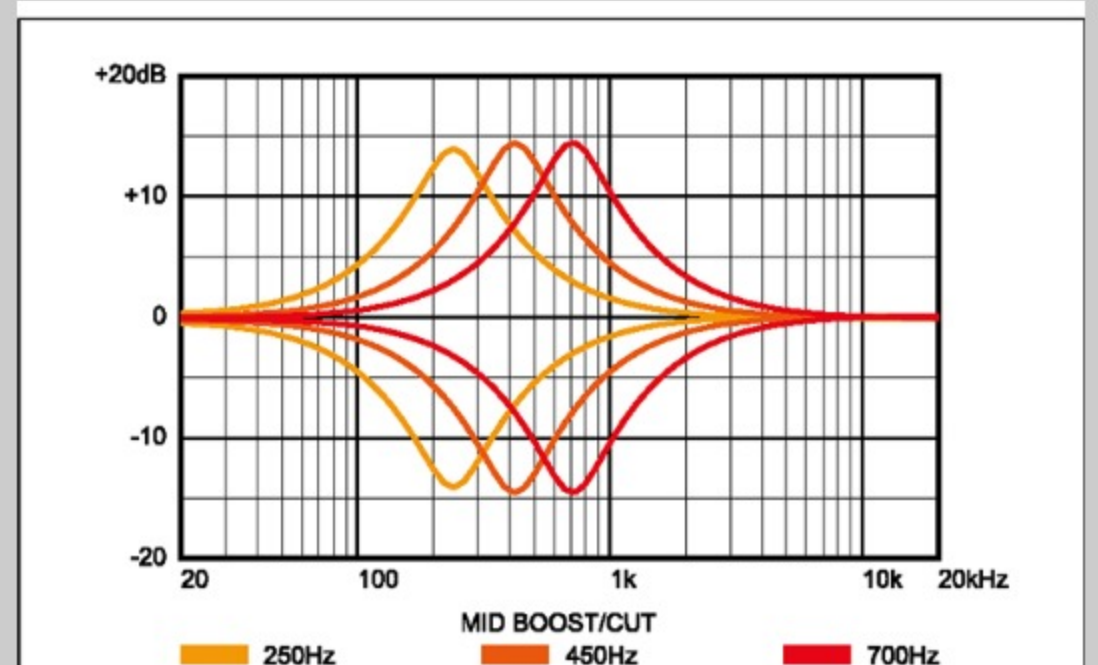

DTF : Deep Twilight Flat

COLOR VARIATION :

SHARE :  

SPEC

SPEC

neck type	SRSC5 / 5pc Maple/Purpleheart / neck-through
top/back/body	Poplar Burl top / Mahogany wing body
fretboard	Purpleheart / Abalone oval inlay
fret	Medium frets
bridge	MR5 bridge (18mm string spacing)
neck pickup	Bartolini® MK-1 neck pickup (Passive)
bridge pickup	Bartolini® MK-1 bridge pickup (Passive)
equaliser	Ibanez Custom Electronics 3-band EQ w/EQ bypass switch (passive tone control on treble pot) & Mid frequency switch
hardware color	Black matte

NECK DIMENSIONS

Scale :	864mm/34"
a : Width	45mm at NUT
b : Width	74mm at 24F
c : Thickness	20.5mm at 1F
d : Thickness	22.5mm at 12F
Radius :	305mmR

CONTROLS

FREQUENCY RESPONSE

OTHERS

Recommended Case MRB500C_3W_01_A