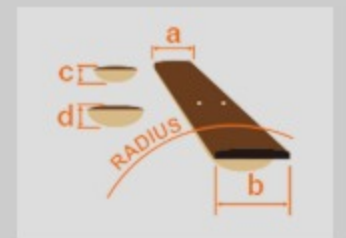

DTF : Deep Twilight Flat

COLOR VARIATION :

SHARE :  

SPEC

SPEC

neck type	SRSC5 / 5pc Maple/Purpleheart / neck-through
top/back/body	Poplar Burl top / Mahogany wing body
fretboard	Purpleheart / Abalone oval inlay
fret	Medium frets
bridge	MR5 bridge (18mm string spacing)
neck pickup	Bartolini® MK-1 neck pickup (Passive)
bridge pickup	Bartolini® MK-1 bridge pickup (Passive)
equaliser	Ibanez Custom Electronics 3-band EQ w/EQ bypass switch (passive tone control on treble pot) & Mid frequency switch
hardware color	Black matte

NECK DIMENSIONS

Scale :	864mm/34"
a : Width	45mm at NUT
b : Width	74mm at 24F
c : Thickness	20.5mm at 1F
d : Thickness	22.5mm at 12F
Radius :	305mmR

CONTROLS

FREQUENCY RESPONSE

OTHERS

Recommended Case MRB500C_3W_01_A