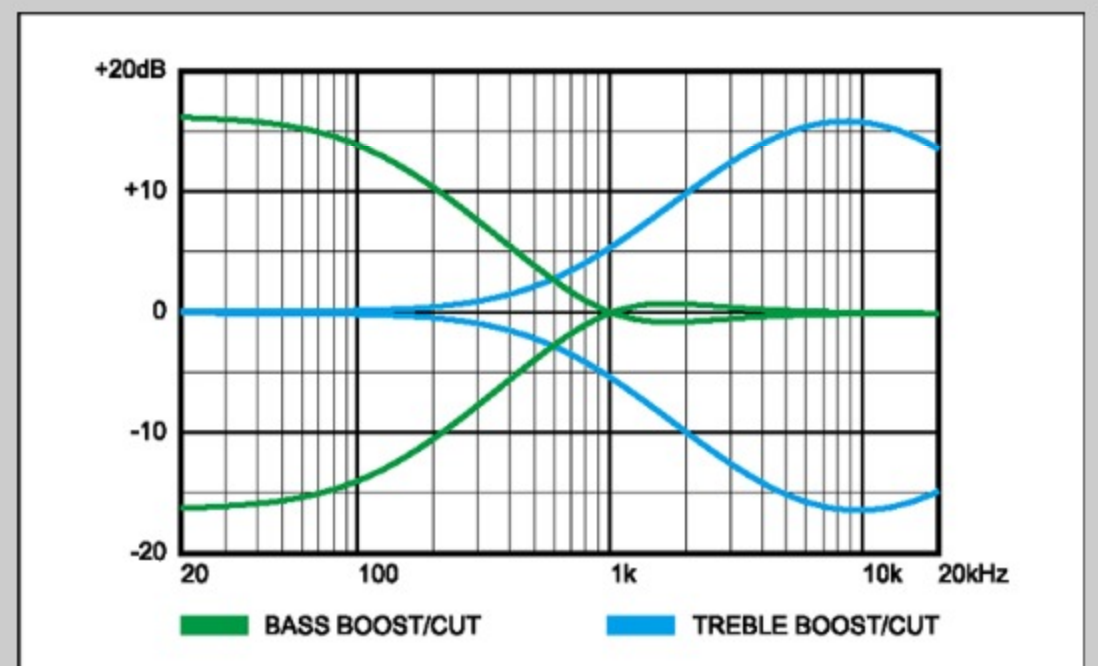

NECK DIMENSIONS

Scale :	864mm/34"
a : Width	45mm at NUT
b : Width	74mm at 24F
c : Thickness	20.5mm at 1F
d : Thickness	22.5mm at 12F
Radius :	305mmR

CONTROLS

FREQUENCY RESPONSE

OTHERS

Recommended Case MRB500C_3W_01_A