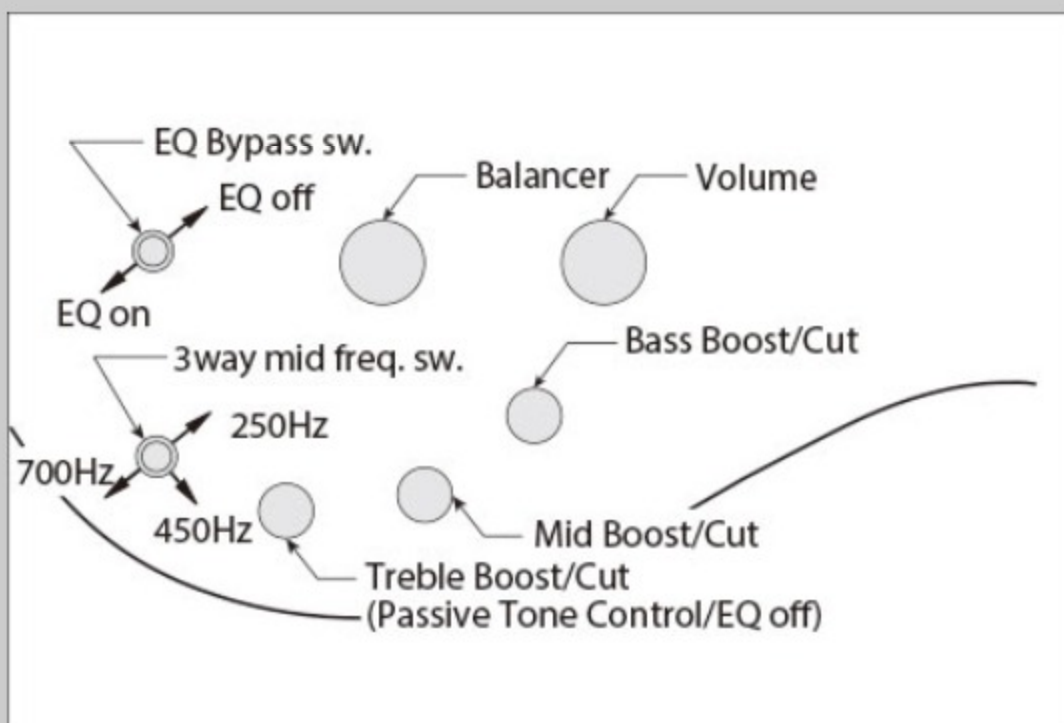

DTF : Deep Twilight Flat

COLOR VARIATION :

SHARE :  

SPEC

SPEC

neck type	SRSC5 / 5pc Maple/Purpleheart / neck-through
top/back/body	Poplar Burl top / Mahogany wing body
fretboard	Purpleheart / Abalone oval inlay
fret	Medium frets
bridge	MR5 bridge (18mm string spacing)
neck pickup	Bartolini® MK-1 neck pickup (Passive)
bridge pickup	Bartolini® MK-1 bridge pickup (Passive)
equaliser	Ibanez Custom Electronics 3-band EQ w/EQ bypass switch (passive tone control on treble pot) & Mid frequency switch
hardware color	Black matte

NECK DIMENSIONS

Scale :	864mm/34"
a : Width	45mm at NUT
b : Width	74mm at 24F
c : Thickness	20.5mm at 1F
d : Thickness	22.5mm at 12F
Radius :	305mmR

CONTROLS

FREQUENCY RESPONSE

OTHERS

Recommended Case MRB500C_3W_01_A