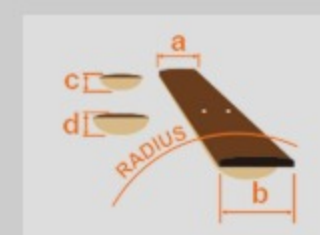

SR

DTF : Deep Twilight Flat

COLOR VARIATION :

SHARE :  

SPEC

SPEC

neck type	SRSC5 / 5pc Maple/Purpleheart / Neck-through
top/back/body	Poplar Burl top / Okoume wing body
fretboard	Purpleheart fretboard / Abalone oval inlay
fret	Medium frets
number of frets	24
bridge	MR5 bridge
string space	18mm
neck pickup	Bartolini® MK-1 neck pickup (Passive)
bridge pickup	Bartolini® MK-1 bridge pickup (Passive)
equaliser	Ibanez Custom Electronics 3-band EQ w/ EQ bypass switch (passive tone control on treble pot) & 3-way Mid frequency switch
factory tuning	1G,2D,3A,4E,5B
strings	D'Addario® EXL170-5SL
string gauge	.045/.065/.085/.105/.130
nut	Plastic
hardware color	Black

NECK DIMENSIONS

Scale :	864mm/34"
a : Width	45mm at NUT
b : Width	74mm at 24F
c : Thickness	20.5mm at 1F
d : Thickness	22.5mm at 12F
Radius :	305mmR

CONTROLS

OTHERS

Recommended Case	MRB500C
------------------	---------