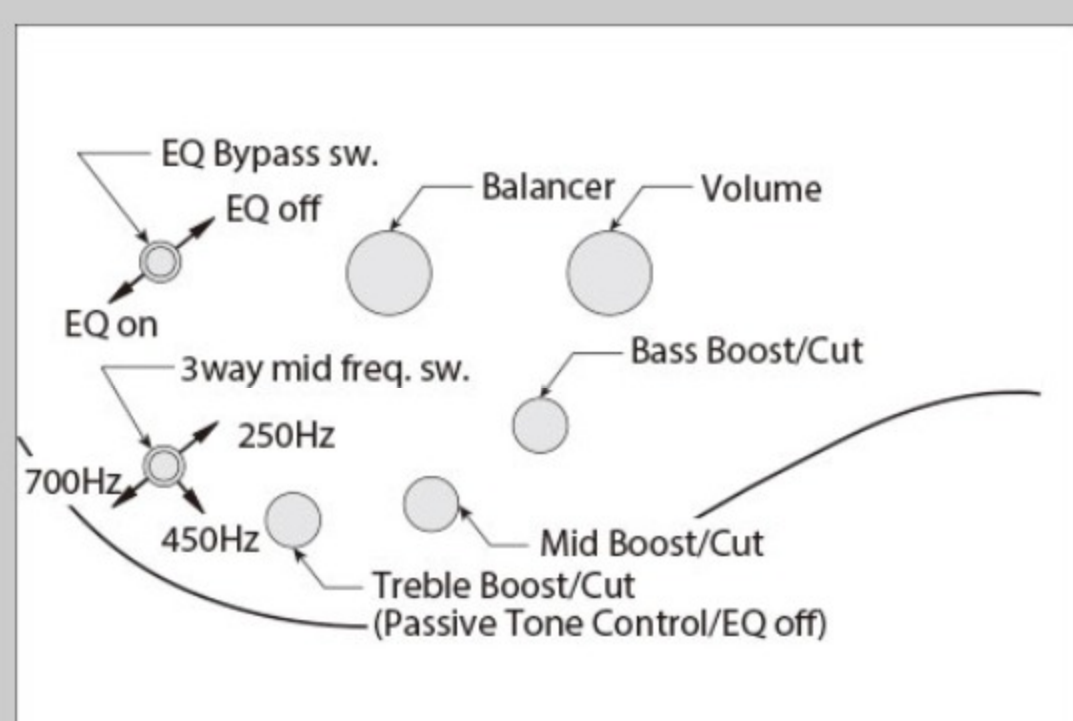

SR

DTF : Deep Twilight Flat

COLOR VARIATION :

SHARE :  

SPEC

SPEC

neck type	SRSC5 / 5pc Maple/Purpleheart / Neck-through
top/back/body	Poplar Burl top / Okoume wing body
fretboard	Purpleheart fretboard / Abalone oval inlay
fret	Medium frets
number of frets	24
bridge	MR5 bridge
string space	18mm
neck pickup	Bartolini® MK-1 neck pickup (Passive)
bridge pickup	Bartolini® MK-1 bridge pickup (Passive)
equaliser	Ibanez Custom Electronics 3-band EQ w/ EQ bypass switch (passive tone control on treble pot) & 3-way Mid frequency switch
factory tuning	1G,2D,3A,4E,5B
strings	D'Addario® EXL170-5SL
string gauge	.045/.065/.085/.105/.130
nut	Plastic
hardware color	Black

NECK DIMENSIONS

Scale :	864mm/34"
a : Width	45mm at NUT
b : Width	74mm at 24F
c : Thickness	20.5mm at 1F
d : Thickness	22.5mm at 12F
Radius :	305mmR

CONTROLS

OTHERS

Recommended Case	MRB500C
------------------	---------