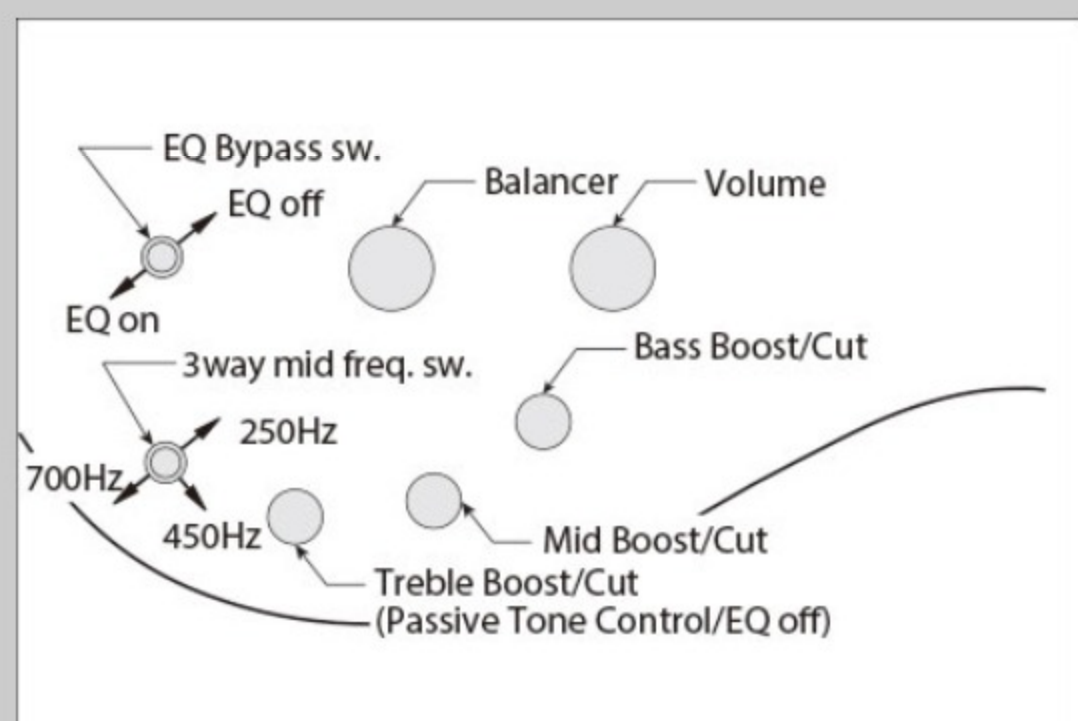

SRSC806

IBANEZ BASS
WORKSHOP
FROM CONCEPT TO REALITY

DTF : Deep Twilight Flat

COLOR VARIATION :

SHARE : [f](#) [t](#)

SPEC

SPEC

neck type	SRSC6 / 5pc Maple/Purpleheart / neck-through
top/back/body	Poplar Burl top / Mahogany wing body
fretboard	Purpleheart / Abalone oval inlay
fret	Medium frets
bridge	MR5 bridge (18mm string spacing)
neck pickup	Bartolini® BH2 neck pickup (Passive)
bridge pickup	Bartolini® BH2 bridge pickup (Passive)
equaliser	Ibanez Custom Electronics 3-band EQ w/EQ bypass switch (passive tone control on treble pot) & Mid frequency switch
hardware color	Black matte

NECK DIMENSIONS

Scale :	864mm/34"
a : Width	54mm at NUT
b : Width	89mm at 24F
c : Thickness	20.5mm at 1F
d : Thickness	22.5mm at 12F
Radius :	400mmR

CONTROLS

FREQUENCY RESPONSE

OTHERS

Recommended Case MRB500C_3W_01_A