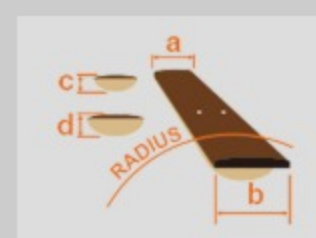

SRSC806

IBANEZ BASS
WORKSHOP
FROM CONCEPT TO REALITY

DTF : Deep Twilight Flat

COLOR VARIATION :

SHARE : [f](#) [t](#)

SPEC

SPEC

neck type	SRSC6 / 5pc Maple/Purpleheart / neck-through
top/back/body	Poplar Burl top / Mahogany wing body
fretboard	Purpleheart / Abalone oval inlay
fret	Medium frets
bridge	MR5 bridge (18mm string spacing)
neck pickup	Bartolini® BH2 neck pickup (Passive)
bridge pickup	Bartolini® BH2 bridge pickup (Passive)
equaliser	Ibanez Custom Electronics 3-band EQ w/EQ bypass switch (passive tone control on treble pot) & Mid frequency switch
hardware color	Black matte

NECK DIMENSIONS

Scale :	864mm/34"
a : Width	54mm at NUT
b : Width	89mm at 24F
c : Thickness	20.5mm at 1F
d : Thickness	22.5mm at 12F
Radius :	400mmR

CONTROLS

FREQUENCY RESPONSE

OTHERS

Recommended Case MRB500C_3W_01_A