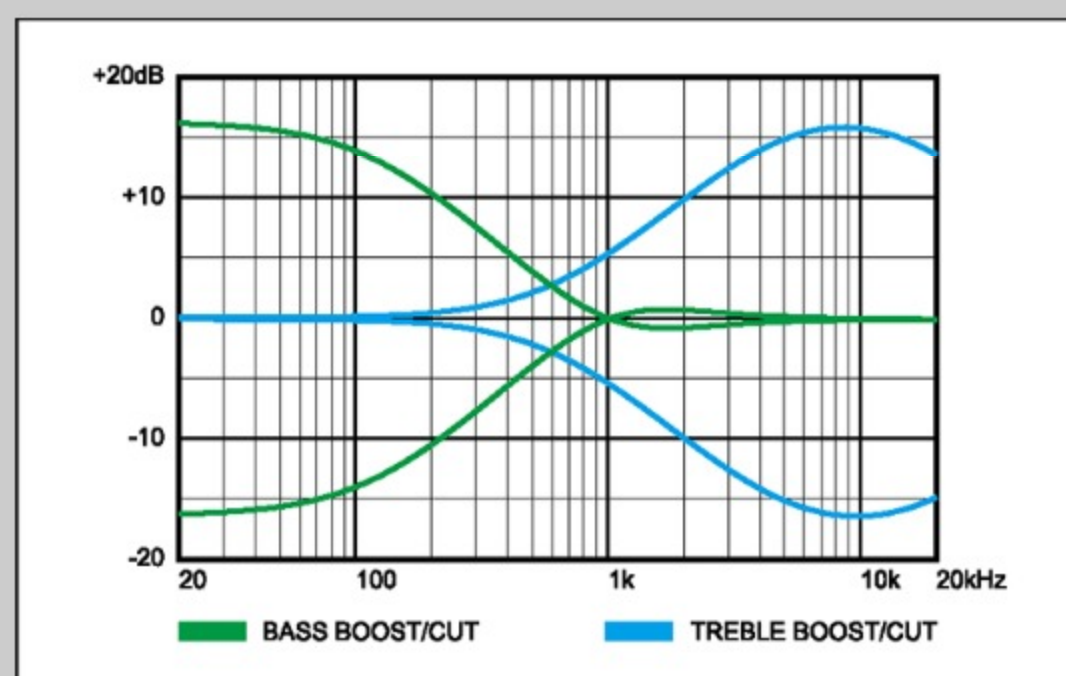

SRSC806

IBANEZ BASS
WORKSHOP
FROM CONCEPT TO REALITY

DTF : Deep Twilight Flat

COLOR VARIATION :

SHARE : [f](#) [t](#)

SPEC

SPEC

neck type	SRSC6 / 5pc Maple/Purpleheart / neck-through
top/back/body	Poplar Burl top / Mahogany wing body
fretboard	Purpleheart / Abalone oval inlay
fret	Medium frets
bridge	MR5 bridge (18mm string spacing)
neck pickup	Bartolini® BH2 neck pickup (Passive)
bridge pickup	Bartolini® BH2 bridge pickup (Passive)
equaliser	Ibanez Custom Electronics 3-band EQ w/EQ bypass switch (passive tone control on treble pot) & Mid frequency switch
hardware color	Black matte

NECK DIMENSIONS

Scale :	864mm/34"
a : Width	54mm at NUT
b : Width	89mm at 24F
c : Thickness	20.5mm at 1F
d : Thickness	22.5mm at 12F
Radius :	400mmR

CONTROLS

FREQUENCY RESPONSE

OTHERS

Recommended Case MRB500C_3W_01_A