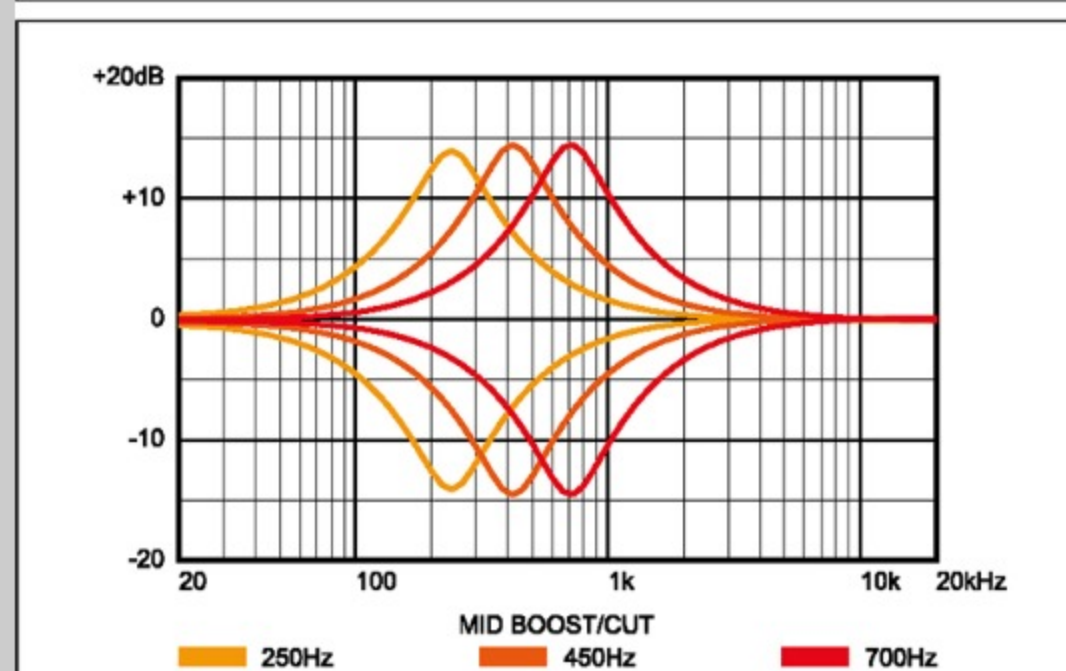

SRSC806

IBANEZ BASS
WORKSHOP
FROM CONCEPT TO REALITY

DTF : Deep Twilight Flat

COLOR VARIATION :

SHARE : [f](#) [t](#)

SPEC

SPEC

neck type	SRSC6 / 5pc Maple/Purpleheart / neck-through
top/back/body	Poplar Burl top / Mahogany wing body
fretboard	Purpleheart / Abalone oval inlay
fret	Medium frets
bridge	MR5 bridge (18mm string spacing)
neck pickup	Bartolini® BH2 neck pickup (Passive)
bridge pickup	Bartolini® BH2 bridge pickup (Passive)
equaliser	Ibanez Custom Electronics 3-band EQ w/EQ bypass switch (passive tone control on treble pot) & Mid frequency switch
hardware color	Black matte

NECK DIMENSIONS

Scale :	864mm/34"
a : Width	54mm at NUT
b : Width	89mm at 24F
c : Thickness	20.5mm at 1F
d : Thickness	22.5mm at 12F
Radius :	400mmR

CONTROLS

FREQUENCY RESPONSE

OTHERS

Recommended Case MRB500C_3W_01_A