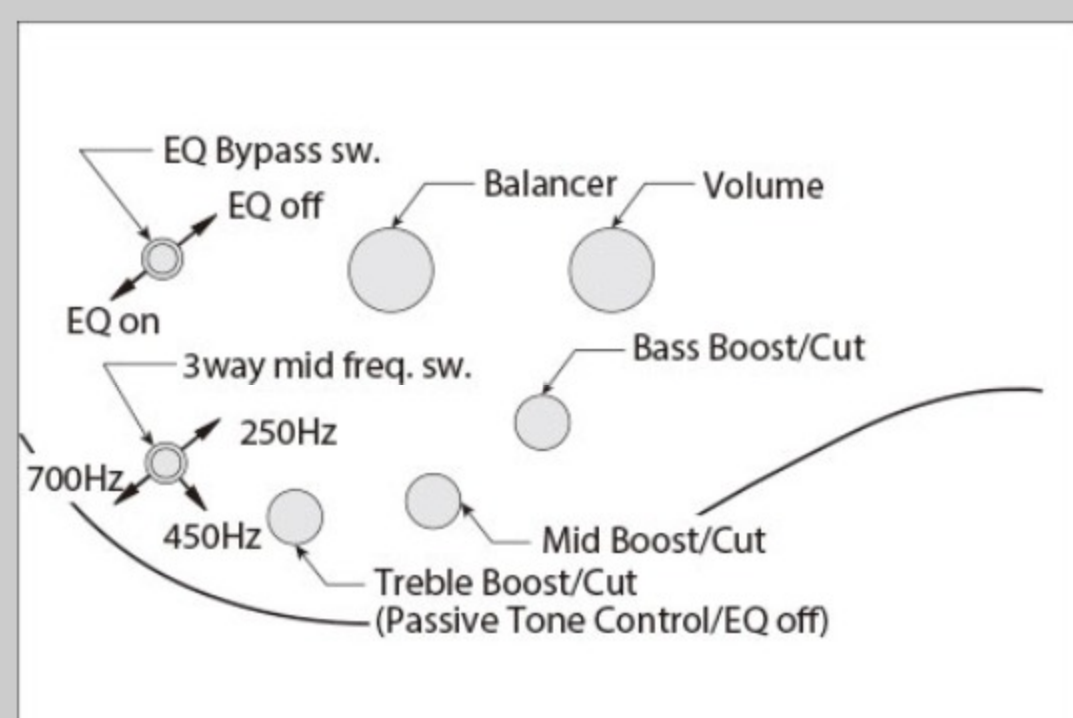

CONTROLS

OTHERS

Recommended Case	MRB500C