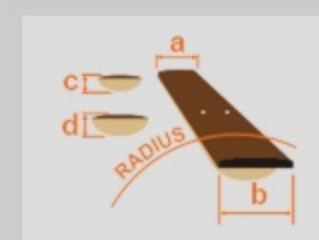

### SPEC

neck type	SRSC6 / 5pc Maple/Purpleheart / Neck-through
top/back/body	Poplar Burl top / Okoume wing body
fretboard	Purpleheart fretboard / Avalon oval inlay
fret	Medium frets
number of frets	24
bridge	MR5 bridge
string space	18mm
neck pickup	Bartolini® MK-1 neck pickup (Passive)
bridge pickup	Bartolini® MK-1 bridge pickup (Passive)
equaliser	Ibanez Custom Electronics 3-band EQ w/ EQ bypass switch (passive tone control on treble pot) & 3-way Mid frequency switch
factory tuning	1C,2G,3D,4A,5E,6B
strings	D'Addario® EXL170-5SL + 0.32
string gauge	.032/.045/.065/.085/.105/.130
nut	Plastic
hardware color	Black

### NECK DIMENSIONS

Scale :	864mm/34"
a : Width	54mm at NUT
b : Width	89mm at 24F
c : Thickness	20.5mm at 1F
d : Thickness	22.5mm at 12F
Radius :	400mmR