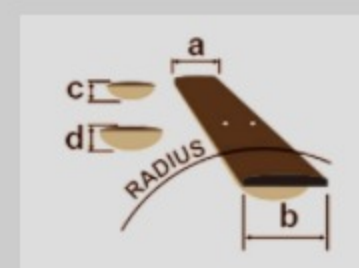

SSR1100

OTHERS

COLOR VARIATION :

NTF : Natural Flat

オープン価格

SHARE :  

SPEC

SPEC

neck type	Atlas-4 5pc neck w/KTS™ TITANIUM rods / Wenge/Bubinga
top/back/body	Mahogany top / Mahogany back / Mahogany body
fretboard	Rosewood / Abalone oval inlay
fret	Medium frets w/Premium fret edge treatment / Premium fret edge treatment
number of frets	24
bridge	Mono-rail V bridge
string space	19mm
neck pickup	Nordstrand™ "Big Single" 4 neck pickup (Passive)
bridge pickup	Nordstrand™ "Big Single" 4 bridge pickup (Passive)
equaliser	Ibanez Custom Electronics 3-band eq w/eq bypass switch (passive tone control on treble pot) & Mid frequency switch
factory tuning	1G, 2D, 3A, 4E
string gauge	.045/.065/.085/.105
nut	Graph Tech® BLACK TUSQ XL® nut
hardware color	Black matte

NECK DIMENSIONS

Scale :	864mm/34"
a : Width	38mm at NUT
b : Width	62mm at 24F
c : Thickness	19.5mm at 1F
d : Thickness	21.5mm at 12F
Radius :	305mmR

DESCRIPTION +

CONTROLS

DESCRIPTION

+

FREQUENCY RESPONSE

DESCRIPTION