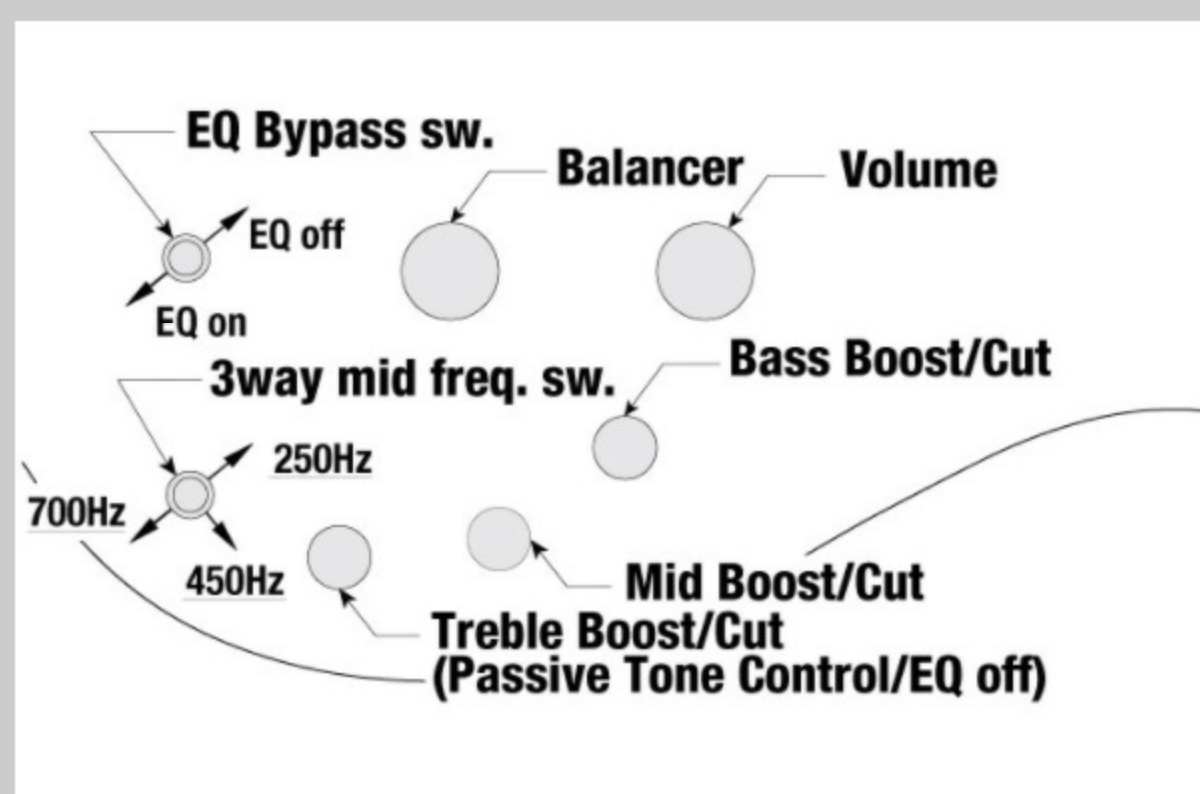

SSR1100

OTHERS

COLOR VARIATION :

NTF : Natural Flat

オープン価格

SHARE :

SPEC

SPEC

neck type	Atlas-4 5pc neck w/KTS™ TITANIUM rods / Wenge/Bubinga
top/back/body	Mahogany top / Mahogany back / Mahogany body
fretboard	Rosewood / Abalone oval inlay
fret	Medium frets w/Premium fret edge treatment / Premium fret edge treatment
number of frets	24
bridge	Mono-rail V bridge
string space	19mm
neck pickup	Nordstrand™ "Big Single" 4 neck pickup (Passive)
bridge pickup	Nordstrand™ "Big Single" 4 bridge pickup (Passive)
equaliser	Ibanez Custom Electronics 3-band eq w/eq bypass switch (passive tone control on treble pot) & Mid frequency switch
factory tuning	1G, 2D, 3A, 4E
string gauge	.045/.065/.085/.105
nut	Graph Tech® BLACK TUSQ XL® nut
hardware color	Black matte

NECK DIMENSIONS

Scale :	864mm/34"
a : Width	38mm at NUT
b : Width	62mm at 24F
c : Thickness	19.5mm at 1F
d : Thickness	21.5mm at 12F
Radius :	305mmR

DESCRIPTION +

CONTROLS

DESCRIPTION

+

FREQUENCY RESPONSE

DESCRIPTION

+