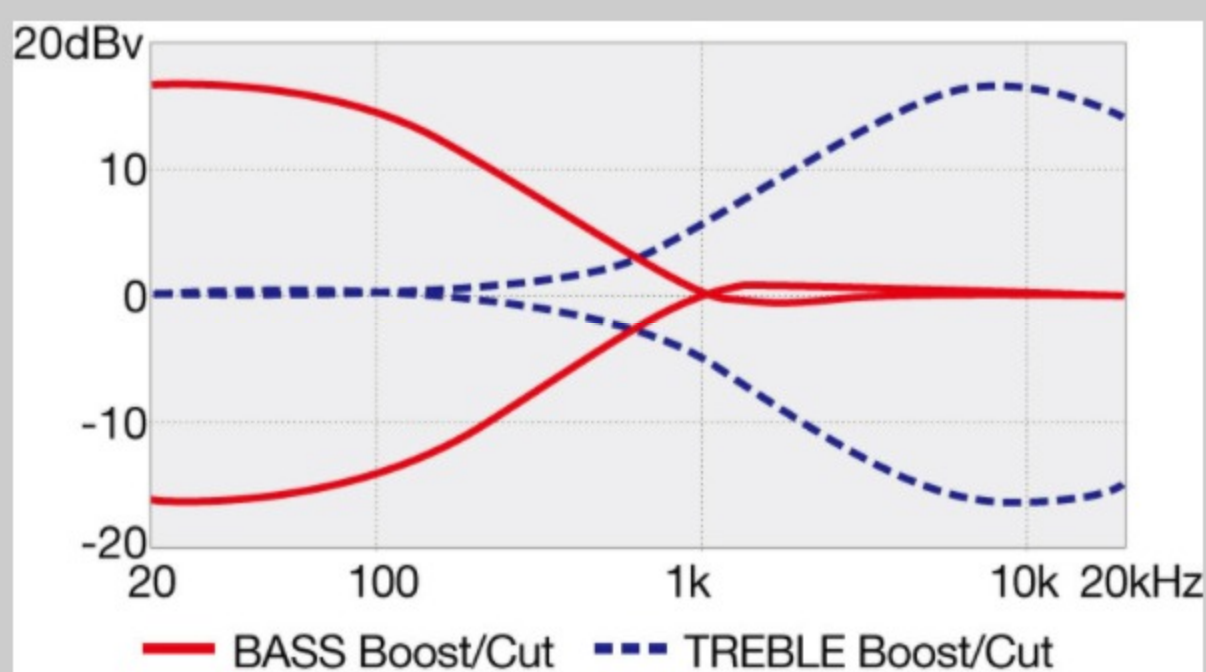

NECK DIMENSIONS

Scale :	864mm/34"
a : Width	38mm at NUT
b : Width	62mm at 24F
c : Thickness	19.5mm at 1F
d : Thickness	21.5mm at 12F
Radius :	305mmR

DESCRIPTION +

CONTROLS

DESCRIPTION

+

FREQUENCY RESPONSE

DESCRIPTION