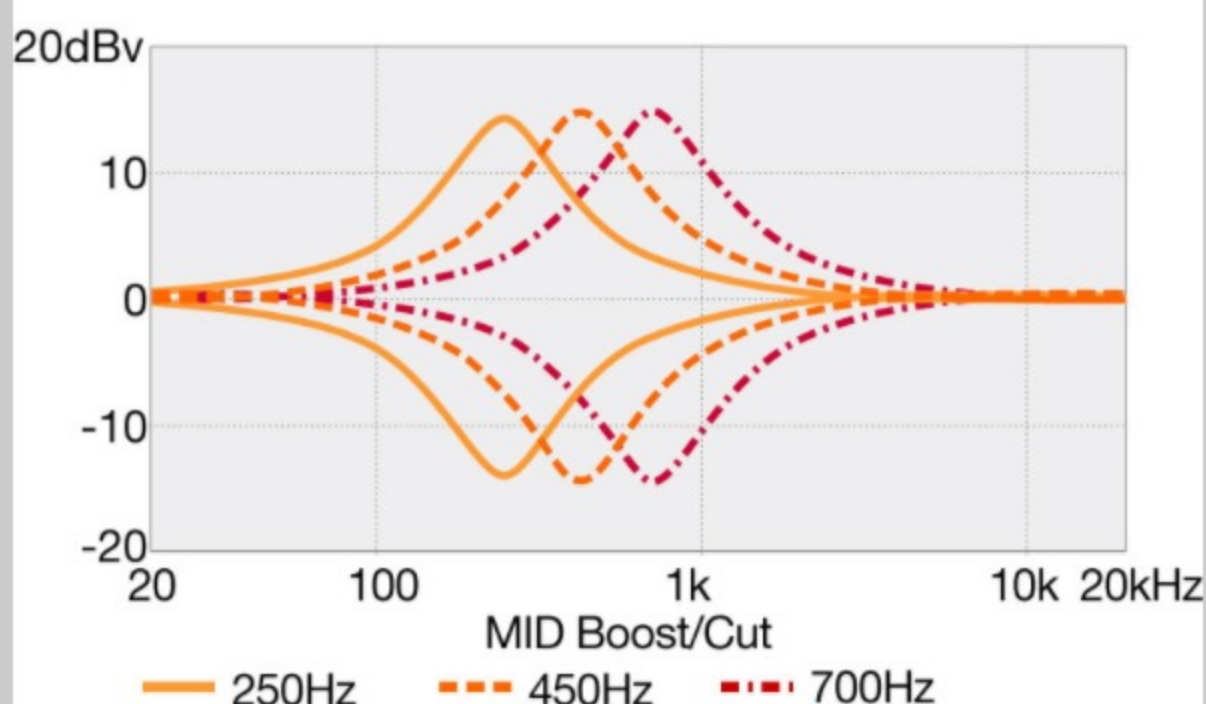

NECK DIMENSIONS

Scale :	864mm/34"
a : Width	38mm at NUT
b : Width	62mm at 24F
c : Thickness	19.5mm at 1F
d : Thickness	21.5mm at 12F
Radius :	305mmR

DESCRIPTION +

CONTROLS

DESCRIPTION

+

FREQUENCY RESPONSE

DESCRIPTION