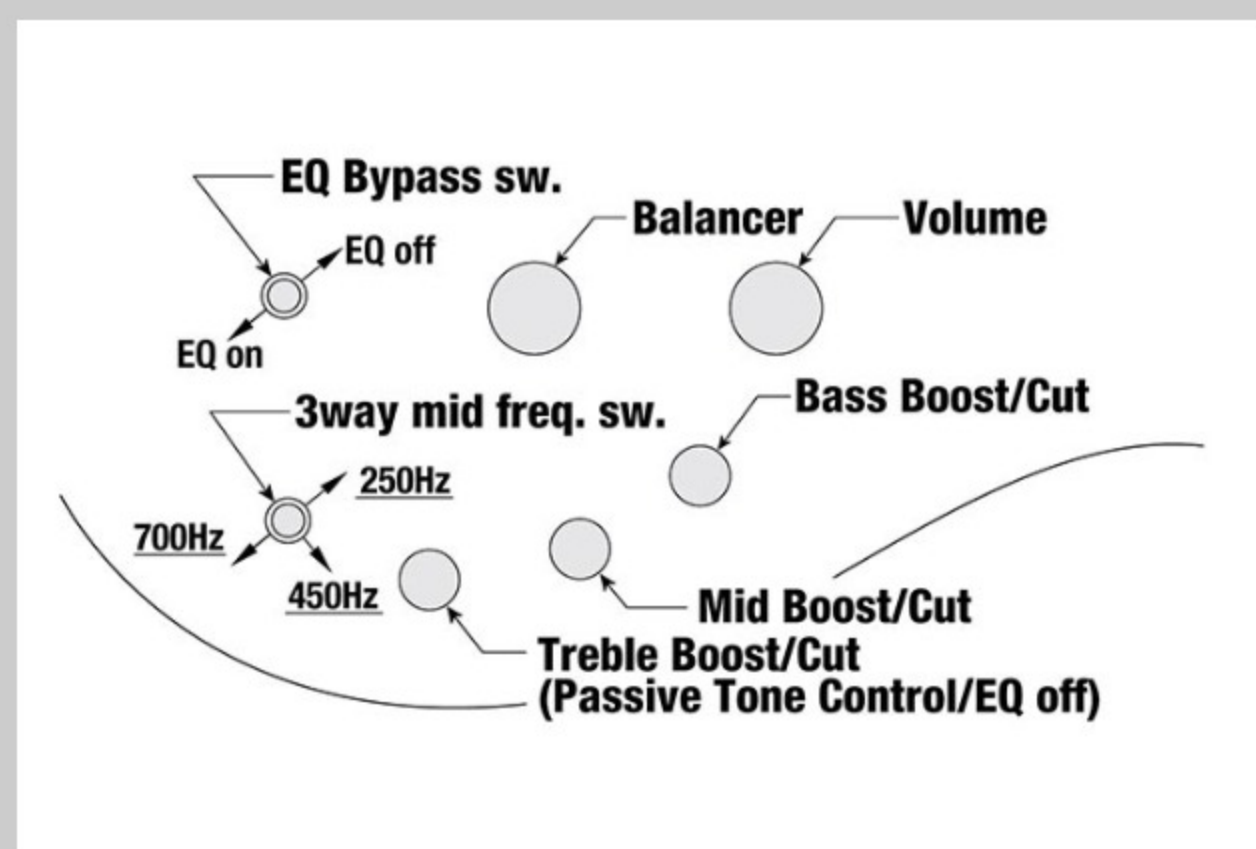

SSR640

COLOR VARIATION :

NTF : Natural Flat

オープン価格

SHARE :

SPEC

SPEC

neck type	SR4 / 5pc Jatoba/Walnut
top/back/body	White Ash top / Okoume body
fretboard	Macassar Ebony fretboard / Abalone oval inlay
fret	Medium frets
number of frets	24
bridge	Accu-cast B500 bridge
string space	19mm
neck pickup	Bartolini® BH2 neck pickup (Passive)
bridge pickup	Bartolini® BH2 bridge pickup (Passive)
equaliser	Ibanez Custom Electronics 3-band eq w/Eq bypass switch (passive tone control on treble pot) & Mid frequency switch
factory tuning	1G, 2D, 3A, 4E
strings	D'Addario® EXL165
string gauge	.045/.065/.085/.105
hardware color	Black

NECK DIMENSIONS

Scale :	864mm/34"
a : Width	38mm at NUT
b : Width	62mm at 24F
c : Thickness	19.5mm at 1F
d : Thickness	21.5mm at 12F
Radius :	305mmR

DESCRIPTION +

CONTROLS

DESCRIPTION

+

FREQUENCY RESPONSE