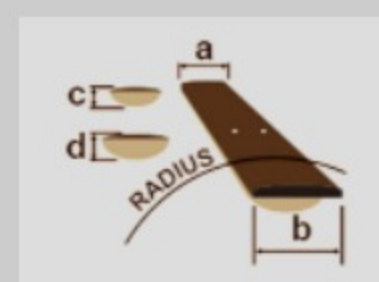

SSR640

COLOR VARIATION :

NTF : Natural Flat

オープン価格

SHARE :

SPEC

SPEC

neck type	SR4 / 5pc Jatoba/Walnut
top/back/body	White Ash top / Okoume body
fretboard	Macassar Ebony fretboard / Abalone oval inlay
fret	Medium frets
number of frets	24
bridge	Accu-cast B500 bridge
string space	19mm
neck pickup	Bartolini® BH2 neck pickup (Passive)
bridge pickup	Bartolini® BH2 bridge pickup (Passive)
equaliser	Ibanez Custom Electronics 3-band eq w/Eq bypass switch (passive tone control on treble pot) & Mid frequency switch
factory tuning	1G, 2D, 3A, 4E
strings	D'Addario® EXL165
string gauge	.045/.065/.085/.105
hardware color	Black

NECK DIMENSIONS

Scale :	864mm/34"
a : Width	38mm at NUT
b : Width	62mm at 24F
c : Thickness	19.5mm at 1F
d : Thickness	21.5mm at 12F
Radius :	305mmR

DESCRIPTION +

CONTROLS

DESCRIPTION

+

FREQUENCY RESPONSE