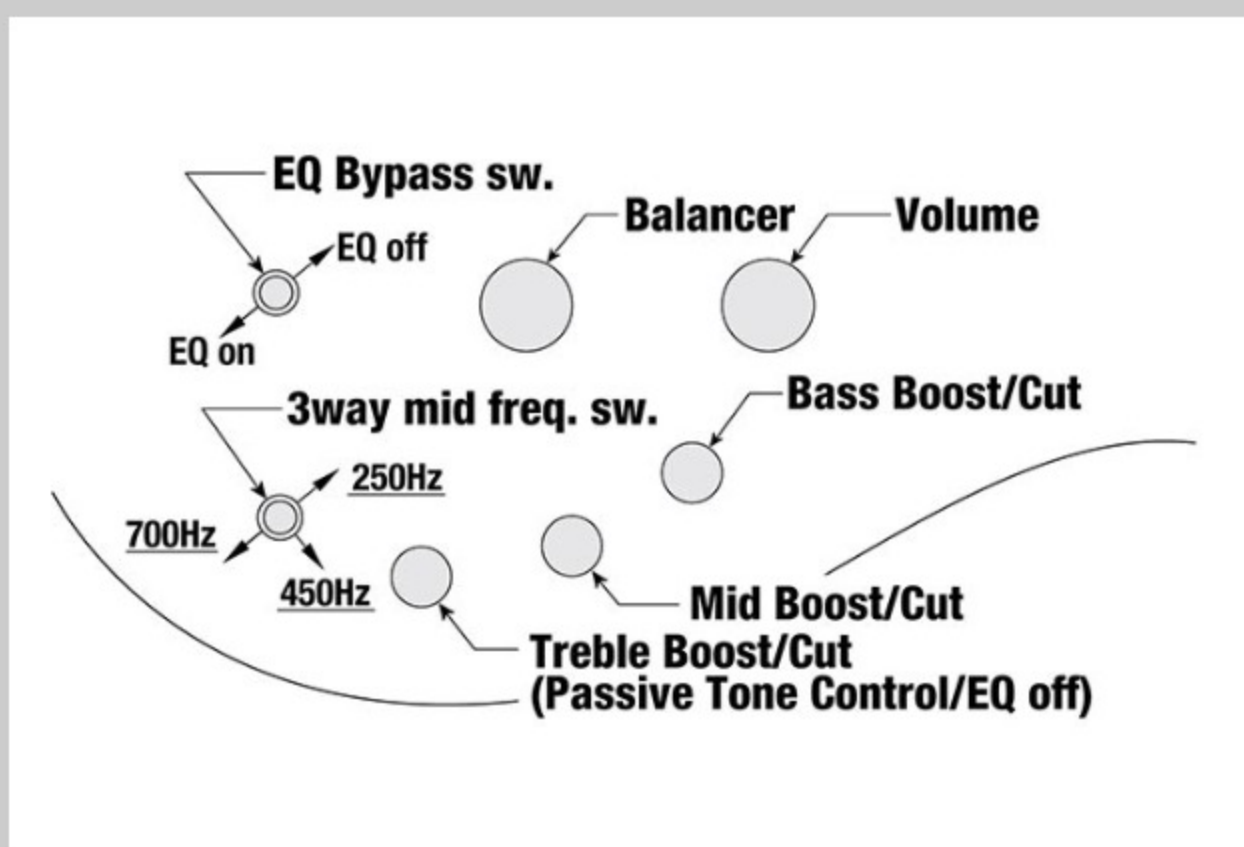

SSR645

COLOR VARIATION :

NTF : Natural Flat

オープン価格

SHARE :

SPEC

SPEC

neck type	SR5 / 5pc Jatoba/Walnut
top/back/body	White Ash top / Okoume body
fretboard	Macassar Ebony fretboard / Abalone oval inlay
fret	Medium frets
number of frets	24
bridge	Accu-cast B505 bridge
string space	16.5mm
neck pickup	Bartolini® BH2 neck pickup (Passive)
bridge pickup	Bartolini® BH2 bridge pickup (Passive)
equaliser	Ibanez Custom Electronics 3-band eq w/Eq bypass switch (passive tone control on treble pot) & Mid frequency switch
factory tuning	1G, 2D, 3A, 4E, 5B
strings	D'Addario® EXL165 + .130
string gauge	.045/.065/.085/.105/.130
hardware color	Black

NECK DIMENSIONS

Scale :	864mm/34"
a : Width	45mm at NUT
b : Width	68mm at 24F
c : Thickness	19.5mm at 1F
d : Thickness	21.5mm at 12F
Radius :	305mmR

DESCRIPTION +

CONTROLS

DESCRIPTION +

FREQUENCY RESPONSE