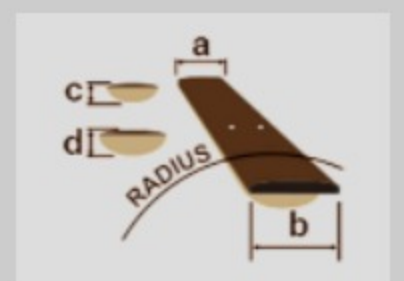

SSR645

COLOR VARIATION :

NTF : Natural Flat

オープン価格

SHARE :

SPEC

SPEC

neck type	SR5 / 5pc Jatoba/Walnut
top/back/body	White Ash top / Okoume body
fretboard	Macassar Ebony fretboard / Abalone oval inlay
fret	Medium frets
number of frets	24
bridge	Accu-cast B505 bridge
string space	16.5mm
neck pickup	Bartolini® BH2 neck pickup (Passive)
bridge pickup	Bartolini® BH2 bridge pickup (Passive)
equaliser	Ibanez Custom Electronics 3-band eq w/Eq bypass switch (passive tone control on treble pot) & Mid frequency switch
factory tuning	1G, 2D, 3A, 4E, 5B
strings	D'Addario® EXL165 + .130
string gauge	.045/.065/.085/.105/.130
hardware color	Black

NECK DIMENSIONS

Scale :	864mm/34"
a : Width	45mm at NUT
b : Width	68mm at 24F
c : Thickness	19.5mm at 1F
d : Thickness	21.5mm at 12F
Radius :	305mmR

DESCRIPTION +

CONTROLS

DESCRIPTION +

FREQUENCY RESPONSE