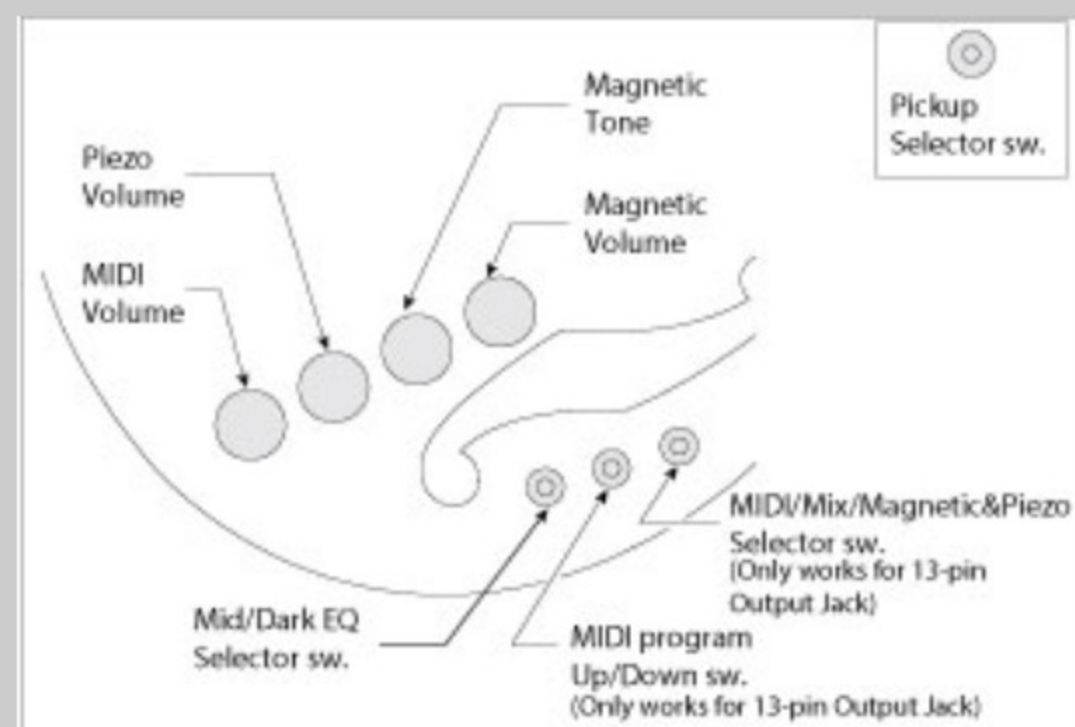

TCB1006

MADE IN JAPAN

ALM : Autumn Leaf Burst Matte

COLOR VARIATION :

SHARE :  

ARTIST DETAIL >

SPEC

SPEC

neck type	TCB / 5pc Maple/Purpleheart / set-in neck
top/back/body	Quilted Maple top / Curly Maple back / Curly Maple body
fretboard	Bound Rosewood / Acrylic block inlay
fret	Jumbo frets / Prestige fret edge treatment
number of frets	24
bridge	Hipshot A-style bridge w/Graph Tech Ghost® Saddle pickup
string space	19mm
neck pickup	EMG® 45HZ neck pickup (Passive)
bridge pickup	EMG® 45HZ bridge pickup (Passive)
equaliser	Graph Tech Ghost® modular pickup system
factory tuning	1C, 2G, 3D, 4A, 5E, 6B
string gauge	.029/.049/.069/.089/.109/.128
hardware color	Gold

NECK DIMENSIONS

Scale :	864mm/34"
a : Width	58mm at NUT
b : Width	98mm at 24F
c : Thickness	20mm at 1F
d : Thickness	23mm at 12F
Radius :	400mmR

CONTROLS

OTHERS

Hipshot Ultralite™ tuner
Hardshell case included