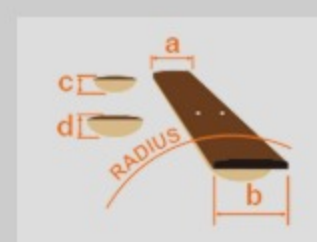

TCB1006

MADE IN JAPAN

ALM : Autumn Leaf Burst Matte

COLOR VARIATION :

SHARE :  

ARTIST DETAIL >

SPEC

SPEC

neck type	TCB / 5pc Maple/Purpleheart / set-in neck
top/back/body	Quilted Maple top / Curly Maple back / Curly Maple body
fretboard	Bound Rosewood / Acrylic block inlay
fret	Jumbo frets / Prestige fret edge treatment
number of frets	24
bridge	Hipshot A-style bridge w/Graph Tech Ghost® Saddle pickup
string space	19mm
neck pickup	EMG® 45HZ neck pickup (Passive)
bridge pickup	EMG® 45HZ bridge pickup (Passive)
equaliser	Graph Tech Ghost® modular pickup system
factory tuning	1C, 2G, 3D, 4A, 5E, 6B
string gauge	.029/.049/.069/.089/.109/.128
hardware color	Gold

NECK DIMENSIONS

Scale :	864mm/34"
a : Width	58mm at NUT
b : Width	98mm at 24F
c : Thickness	20mm at 1F
d : Thickness	23mm at 12F
Radius :	400mmR

CONTROLS

OTHERS

Hipshot Ultralite™ tuner
Hardshell case included