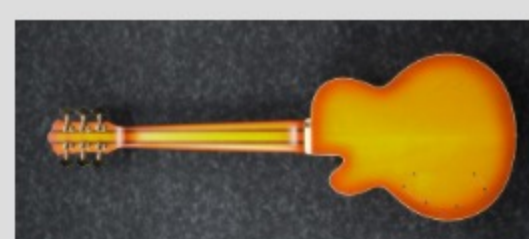

TCB1006

MADE IN JAPAN

COLOR VARIATION :

ALM : Autumn Leaf Burst Matte

SHARE :

ARTIST DETAIL >

SPEC

SPECS

neck type	TCB / 5pc Maple/Purpleheart / Set-in neck
top/back/body	Quilted Maple top / Curly Maple back / Curly Maple body
fretboard	Bound Rosewood fretboard / Acrylic block inlay
fret	Jumbo frets / Prestige fret edge treatment
number of frets	24
bridge	Hipshot A style bridge
string space	19mm
neck pickup	EMG 45HZ neck pickup (Passive)
bridge pickup	EMG 45HZ bridge pickup (Passive)
equaliser	Graph Tech Ghost® modular pickup system w/ Piezo/Mix/Magnetic pickup selector switch, MIDI program Up/Down switch, Mid/Dark EQ selector switch
factory tuning	1C,2G,3D,4A,5E,6B
strings	La Bella Deep Talkin' Flatwound
string gauge	.029/.049/.069/.089/.109/.128
hardware color	Gold

NECK DIMENSIONS

Scale :	864mm
a : Width	58mm at NUT
b : Width	98mm at 24F
c : Thickness	20mm at 1F
d : Thickness	23mm at 12F
Radius :	400mmR

DESCRIPTION +

CONTROLS

DESCRIPTION

+