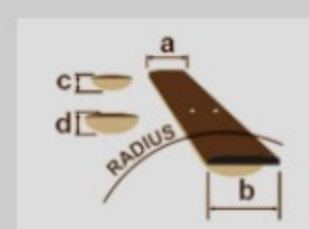

TCB1006

MADE IN JAPAN

COLOR VARIATION :

ALM : Autumn Leaf Burst Matte

SHARE :

ARTIST DETAIL >

SPEC

SPECS

neck type	TCB / 5pc Maple/Purpleheart / Set-in neck
top/back/body	Quilted Maple top / Curly Maple back / Curly Maple body
fretboard	Bound Rosewood fretboard / Acrylic block inlay
fret	Jumbo frets / Prestige fret edge treatment
number of frets	24
bridge	Hipshot A style bridge
string space	19mm
neck pickup	EMG 45HZ neck pickup (Passive)
bridge pickup	EMG 45HZ bridge pickup (Passive)
equaliser	Graph Tech Ghost® modular pickup system w/ Piezo/Mix/Magnetic pickup selector switch, MIDI program Up/Down switch, Mid/Dark EQ selector switch
factory tuning	1C,2G,3D,4A,5E,6B
strings	La Bella Deep Talkin' Flatwound
string gauge	.029/.049/.069/.089/.109/.128
hardware color	Gold

NECK DIMENSIONS

Scale :	864mm
a : Width	58mm at NUT
b : Width	98mm at 24F
c : Thickness	20mm at 1F
d : Thickness	23mm at 12F
Radius :	400mmR

DESCRIPTION +

CONTROLS

DESCRIPTION

+