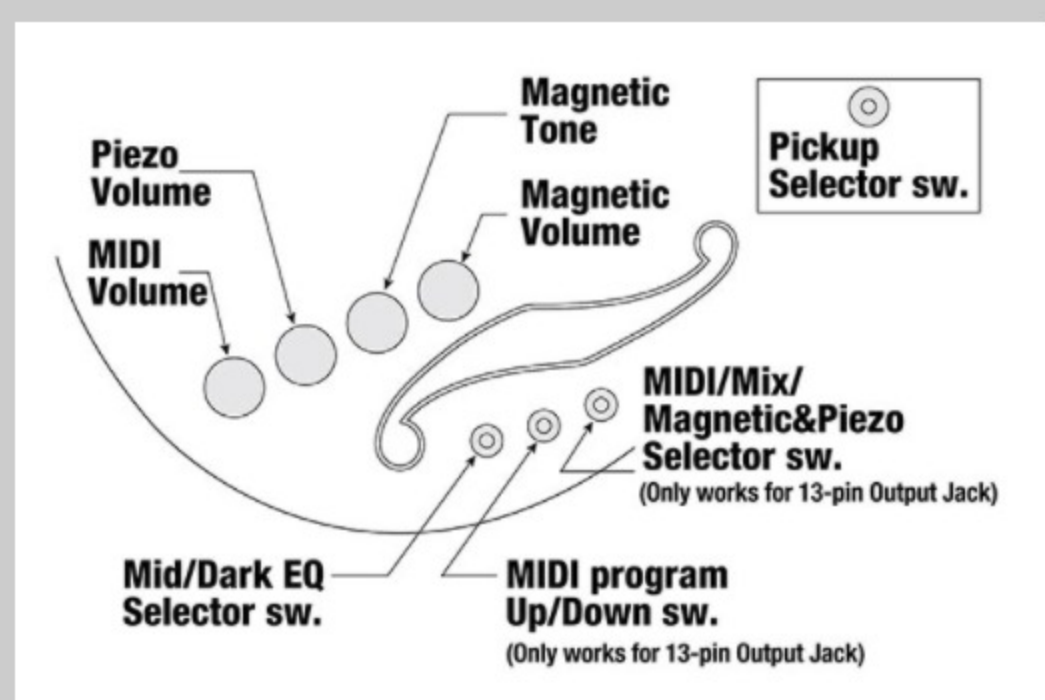

neck type	TCB / 5pc Maple/Purpleheart / Set-in neck
top/back/body	Quilted Maple top / Curly Maple back / Curly Maple body
fretboard	Bound Rosewood fretboard / Acrylic block inlay
fret	Jumbo frets / Prestige fret edge treatment
number of frets	24
bridge	Hipshot A style bridge
string space	19mm
neck pickup	EMG 45HZ neck pickup (Passive)
bridge pickup	EMG 45HZ bridge pickup (Passive)
equaliser	Graph Tech Ghost® modular pickup system w/ Piezo/Mix/Magnetic pickup selector switch, MIDI program Up/Down switch, Mid/Dark EQ selector switch
factory tuning	1C,2G,3D,4A,5E,6B
strings	La Bella Deep Talkin' Flatwound
string gauge	.029/.049/.069/.089/.109/.128
hardware color	Gold

NECK DIMENSIONS

Scale :	864mm
a : Width	58mm at NUT
b : Width	98mm at 24F
c : Thickness	20mm at 1F
d : Thickness	23mm at 12F
Radius :	400mmR

DESCRIPTION +

CONTROLS

DESCRIPTION

+