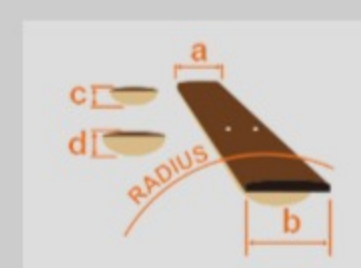

TMB100 03

BK : Black

COLOR VARIATION :

SHARE : [f](#) [t](#)

SPEC

SPEC

neck type	TMB4 / Maple neck
top/back/body	Poplar body
fretboard	Jatoba / White dot inlay
fret	Medium frets
bridge	B10 bridge
string space	19mm
neck pickup	Dynamix P neck pickup (Passive)
bridge pickup	Dynamix J bridge pickup (Passive)
equaliser	Ibanez Custom Electronics 2-band EQ
hardware color	Chrome

NECK DIMENSIONS

Scale :	864mm/34"
a : Width	41mm at NUT
b : Width	62mm at 20F
c : Thickness	21.5mm at 1F
d : Thickness	24.5mm at 12F
Radius :	240mmR

CONTROLS

FREQUENCY RESPONSE

OTHERS

Recommended Case WB250C