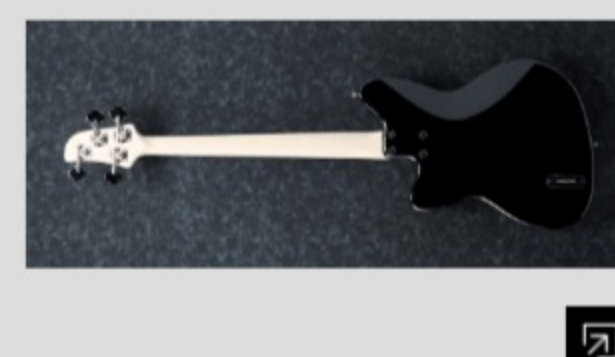

TMB100 03

BK : Black

COLOR VARIATION :

SHARE : [f](#) [t](#)

SPEC

SPEC

neck type	TMB4 / Maple neck
top/back/body	Poplar body
fretboard	Jatoba / White dot inlay
fret	Medium frets
bridge	B10 bridge
string space	19mm
neck pickup	Dynamix P neck pickup (Passive)
bridge pickup	Dynamix J bridge pickup (Passive)
equaliser	Ibanez Custom Electronics 2-band EQ
hardware color	Chrome

NECK DIMENSIONS

Scale :	864mm/34"
a : Width	41mm at NUT
b : Width	62mm at 20F
c : Thickness	21.5mm at 1F
d : Thickness	24.5mm at 12F
Radius :	240mmR

CONTROLS

FREQUENCY RESPONSE

OTHERS

Recommended Case WB250C