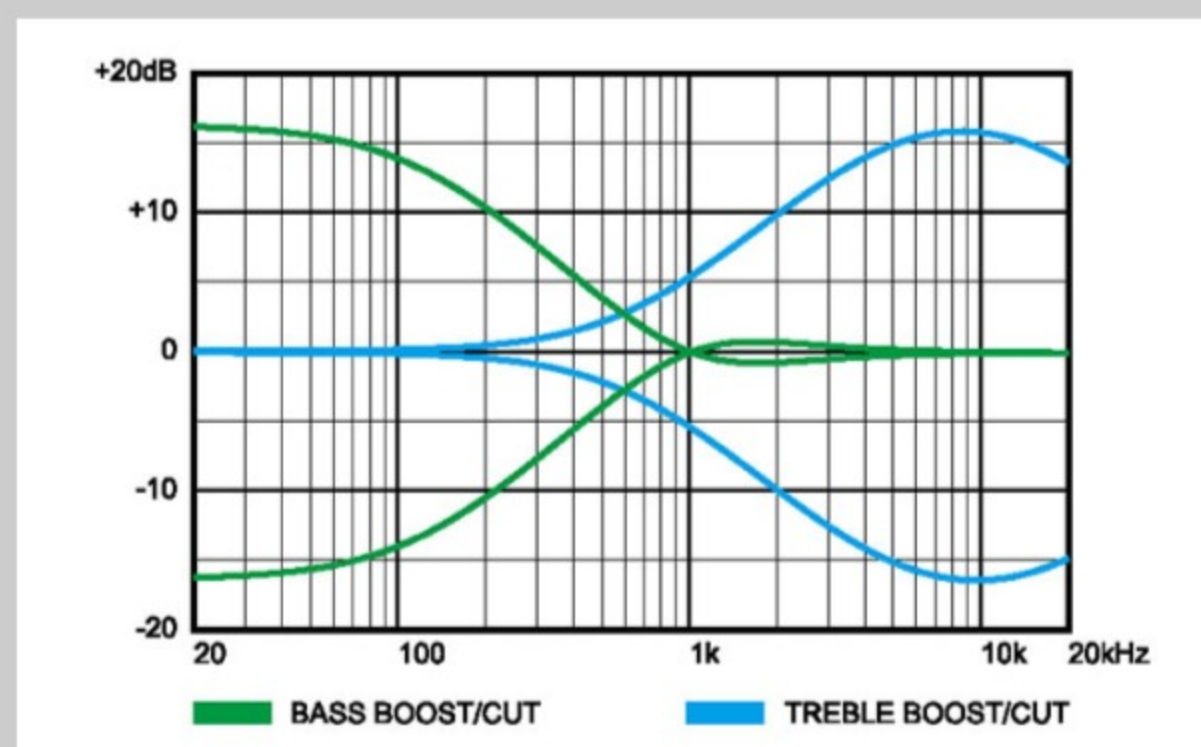

NECK DIMENSIONS

Scale :	864mm/34"
a : Width	41mm at NUT
b : Width	62mm at 20F
c : Thickness	21.5mm at 1F
d : Thickness	24.5mm at 12F
Radius :	240mmR

CONTROLS

FREQUENCY RESPONSE

OTHERS

Recommended Case WB250C