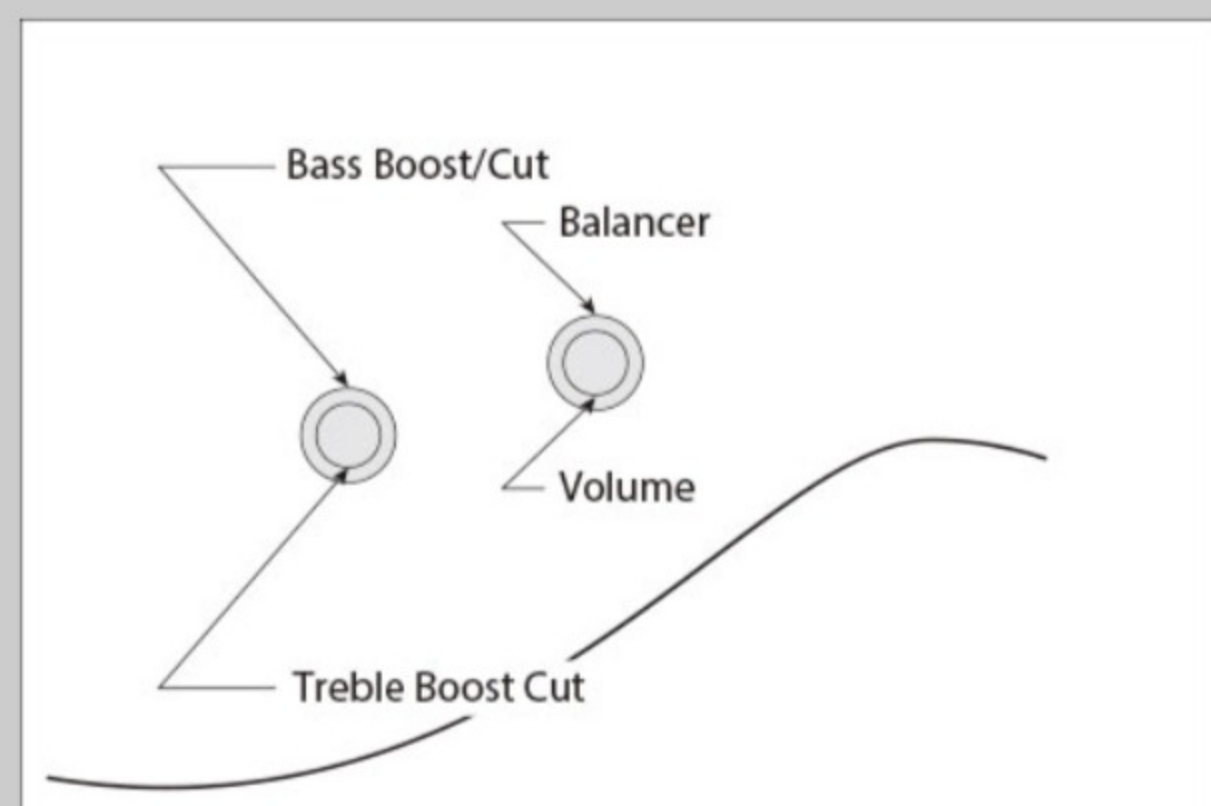

TMB100 03

BK : Black

COLOR VARIATION :

SHARE : [f](#) [t](#)

SPEC

SPEC

neck type	TMB4 / Maple neck
top/back/body	Poplar body
fretboard	Jatoba / White dot inlay
fret	Medium frets
bridge	B10 bridge
string space	19mm
neck pickup	Dynamix P neck pickup (Passive)
bridge pickup	Dynamix J bridge pickup (Passive)
equaliser	Ibanez Custom Electronics 2-band EQ
hardware color	Chrome

NECK DIMENSIONS

Scale :	864mm/34"
a : Width	41mm at NUT
b : Width	62mm at 20F
c : Thickness	21.5mm at 1F
d : Thickness	24.5mm at 12F
Radius :	240mmR

CONTROLS

FREQUENCY RESPONSE

OTHERS

Recommended Case WB250C