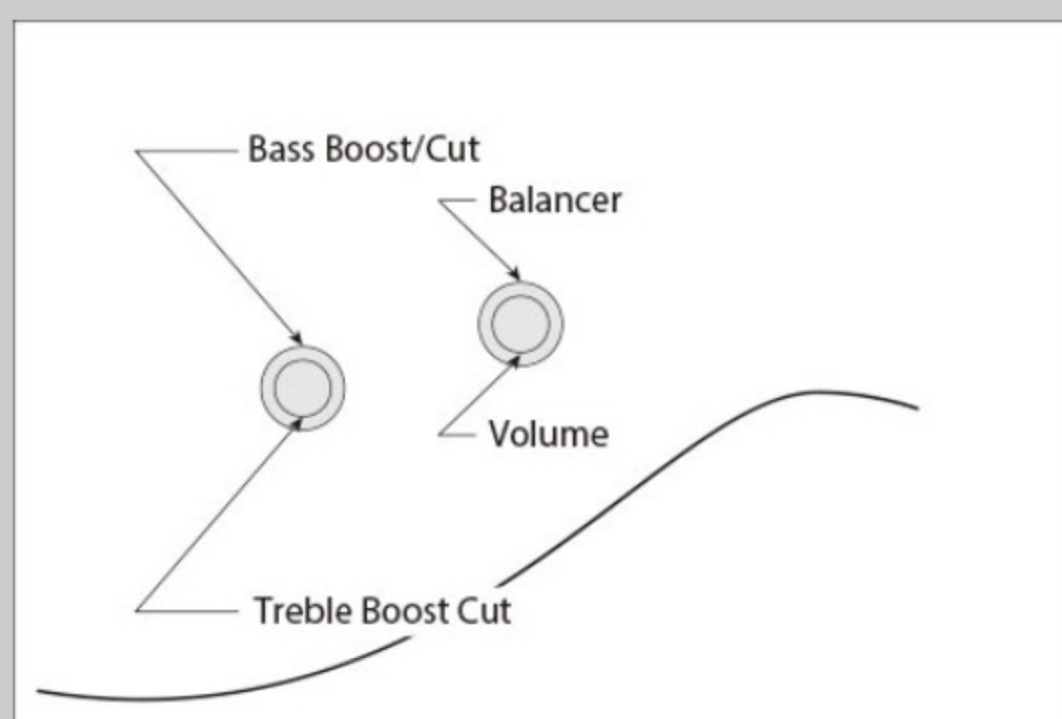

TMB100

BK : Black

COLOR VARIATION :

SHARE : [f](#) [t](#)

SPEC

SPEC

neck type	TMB4 / Maple neck
top/back/body	Poplar body
fretboard	Jatoba fretboard / White dot inlay
fret	Medium frets
number of frets	20
bridge	B10 bridge
string space	19mm
neck pickup	Dynamix P neck pickup (Passive)
bridge pickup	Dynamix J bridge pickup (Passive)
equaliser	Ibanez Custom Electronics 2-band EQ
factory tuning	1G,2D,3A,4E
string gauge	.045/.065/.085/.105
hardware color	Chrome

NECK DIMENSIONS

Scale :	864mm/34"
a : Width	41mm at NUT
b : Width	62mm at 20F
c : Thickness	21.5mm at 1F
d : Thickness	24.5mm at 12F
Radius :	240mmR

CONTROLS

FREQUENCY RESPONSE

OTHERS

Recommended Case WB250C