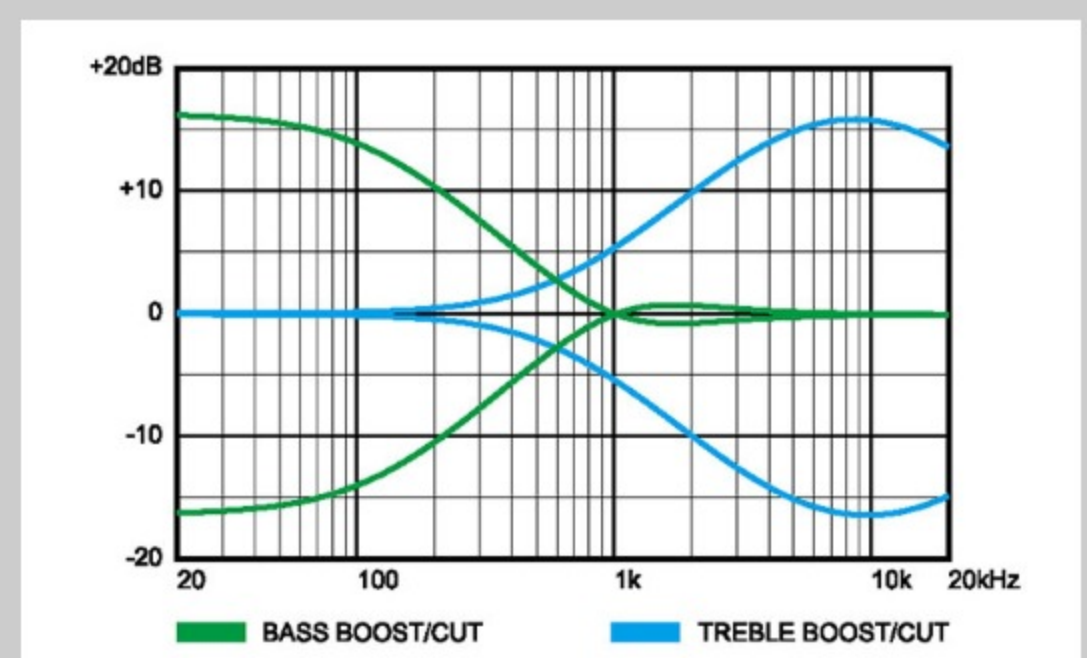

NECK DIMENSIONS

Scale :	864mm/34"
a : Width	41mm at NUT
b : Width	62mm at 20F
c : Thickness	21.5mm at 1F
d : Thickness	24.5mm at 12F
Radius :	240mmR

CONTROLS

FREQUENCY RESPONSE

OTHERS

Recommended Case WB250C