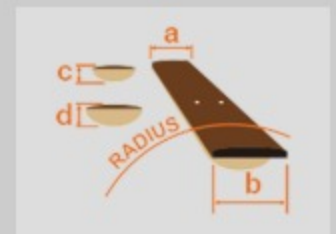

TMB100

BK : Black

COLOR VARIATION :

SHARE : [f](#) [t](#)

SPEC

SPEC

neck type	TMB4 / Maple neck
top/back/body	Poplar body
fretboard	Jatoba fretboard / White dot inlay
fret	Medium frets
number of frets	20
bridge	B10 bridge
string space	19mm
neck pickup	Dynamix P neck pickup (Passive)
bridge pickup	Dynamix J bridge pickup (Passive)
equaliser	Ibanez Custom Electronics 2-band EQ
factory tuning	1G,2D,3A,4E
string gauge	.045/.065/.085/.105
hardware color	Chrome

NECK DIMENSIONS

Scale :	864mm/34"
a : Width	41mm at NUT
b : Width	62mm at 20F
c : Thickness	21.5mm at 1F
d : Thickness	24.5mm at 12F
Radius :	240mmR

CONTROLS

FREQUENCY RESPONSE

OTHERS

Recommended Case WB250C