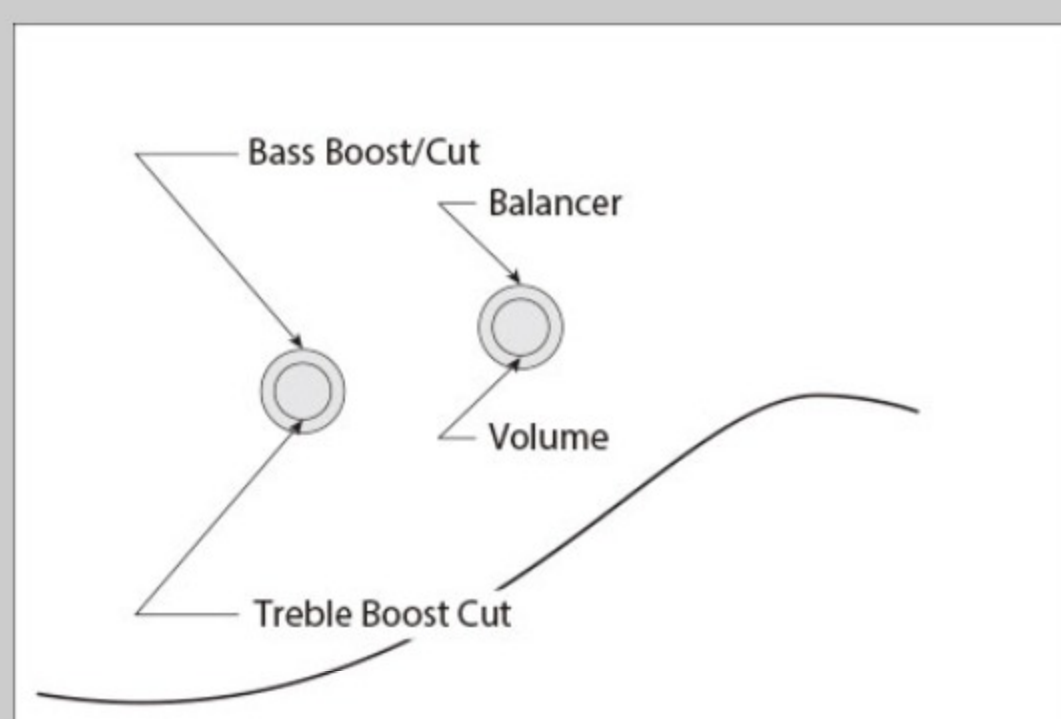

TMB100K

PP : Peach Pink

COLOR VARIATION :

SHARE :

SPEC

SPEC

neck type	TMB4 / Maple neck
top/back/body	Poplar body
fretboard	Jatoba fretboard / White dot inlay
fret	Medium frets
number of frets	20
bridge	B10 bridge
string space	19mm
neck pickup	Dynamix P neck pickup (Passive)
bridge pickup	Dynamix J bridge pickup (Passive)
equaliser	Ibanez Custom Electronics 2-band EQ
factory tuning	1G,2D,3A,4E
string gauge	.045/.065/.085/.105
hardware color	Chrome

NECK DIMENSIONS

Scale :	864mm/34"
a : Width	41mm at NUT
b : Width	62mm at 20F
c : Thickness	21.5mm at 1F
d : Thickness	24.5mm at 12F
Radius :	240mmR

CONTROLS

FREQUENCY RESPONSE

OTHERS

Recommended Case WB250C