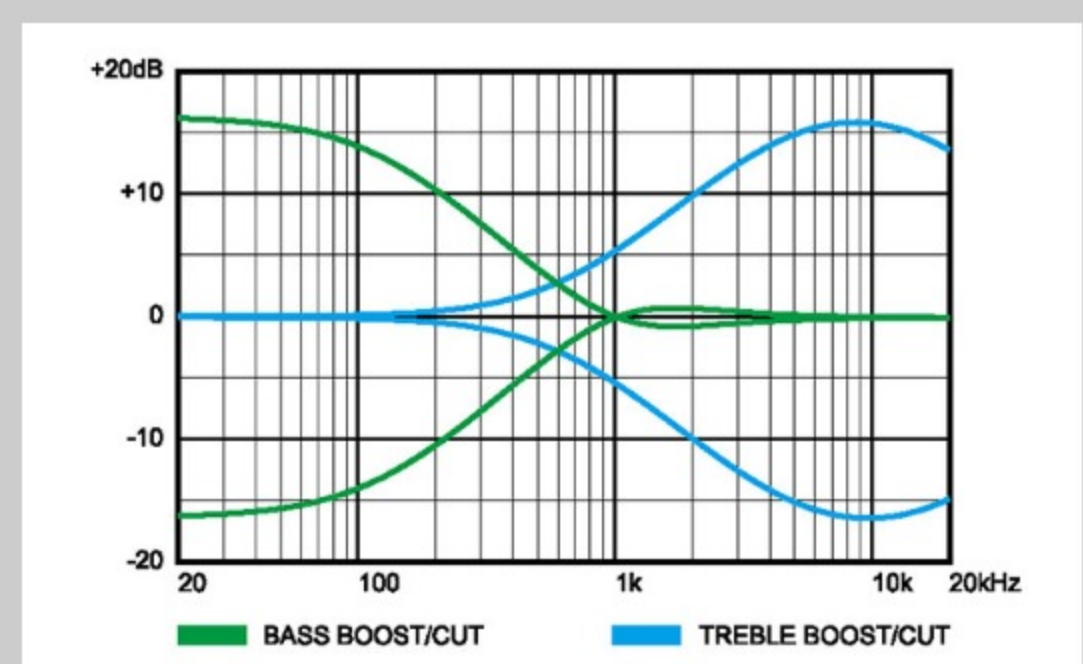

FREQUENCY RESPONSE

OTHERS

Recommended Case WB250C