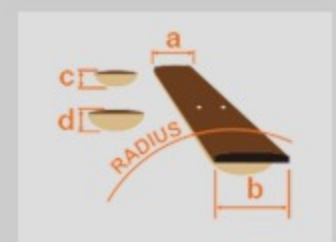

# TMB100K

PP : Peach Pink

COLOR VARIATION :

SHARE :  

### SPEC

neck type	TMB4 / Maple neck
top/back/body	Poplar body
fretboard	Jatoba fretboard / White dot inlay
fret	Medium frets
number of frets	20
bridge	B10 bridge
string space	19mm
neck pickup	Dynamix P neck pickup (Passive)
bridge pickup	Dynamix J bridge pickup (Passive)
equaliser	Ibanez Custom Electronics 2-band EQ
factory tuning	1G,2D,3A,4E
string gauge	.045/.065/.085/.105
hardware color	Chrome

### NECK DIMENSIONS

Scale :	864mm/34"
a : Width	41mm at NUT
b : Width	62mm at 20F
c : Thickness	21.5mm at 1F
d : Thickness	24.5mm at 12F
Radius :	240mmR