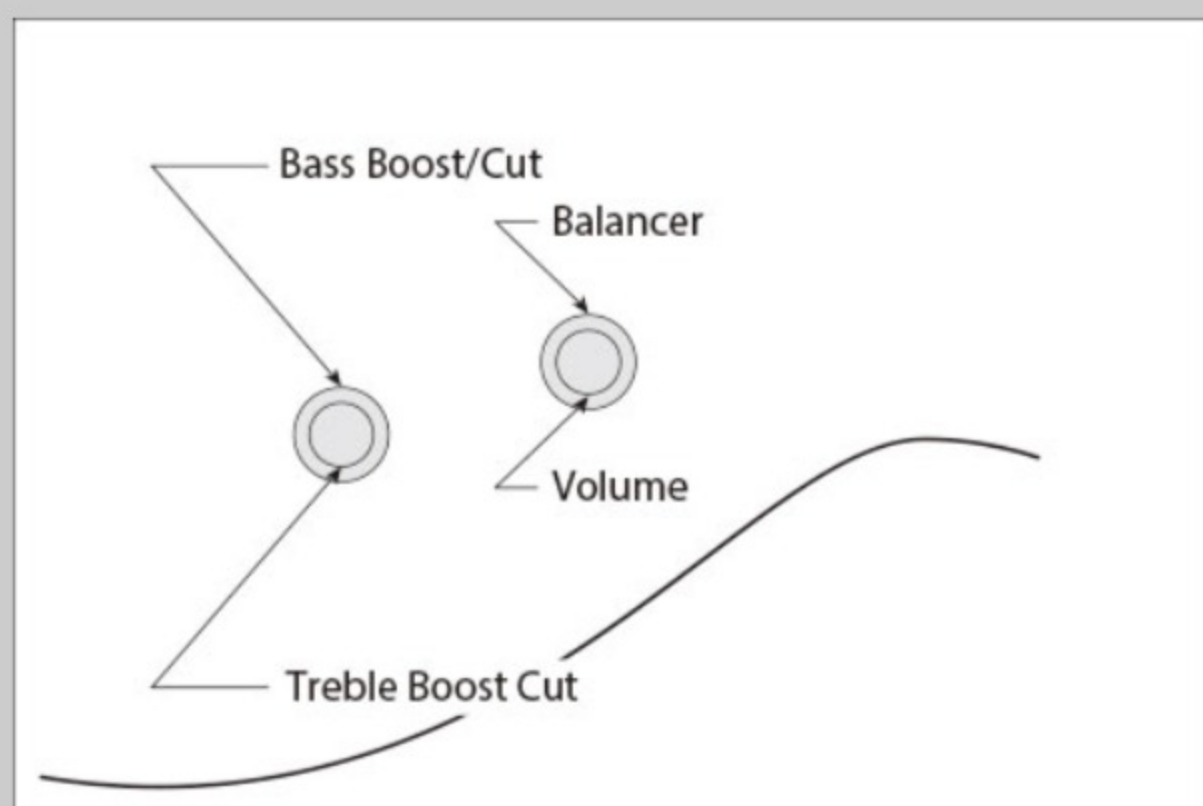

TMB100L 02

BK : Black

COLOR VARIATION :

SHARE :

SPEC

SPEC

neck type	TMB4 / Maple neck
top/back/body	Poplar body
fretboard	Jatoba / White dot inlay
fret	Medium frets
bridge	B10 bridge
string space	19mm
neck pickup	Dynamix P neck pickup (Passive)
bridge pickup	Dynamix J bridge pickup (Passive)
equaliser	Ibanez Custom Electronics 2-band EQ
hardware color	Chrome

NECK DIMENSIONS

Scale :	864mm/34"
a : Width	41mm at NUT
b : Width	62mm at 20F
c : Thickness	21.5mm at 1F
d : Thickness	24.5mm at 12F
Radius :	240mmR

CONTROLS

FREQUENCY RESPONSE

OTHERS

Recommended Case WB250C