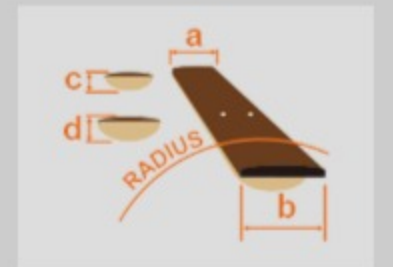

# TMB100L 02

BK : Black

COLOR VARIATION :

SHARE :  

### NECK DIMENSIONS

Scale :	864mm/34"
a : Width	41mm at NUT
b : Width	62mm at 20F
c : Thickness	21.5mm at 1F
d : Thickness	24.5mm at 12F
Radius :	240mmR