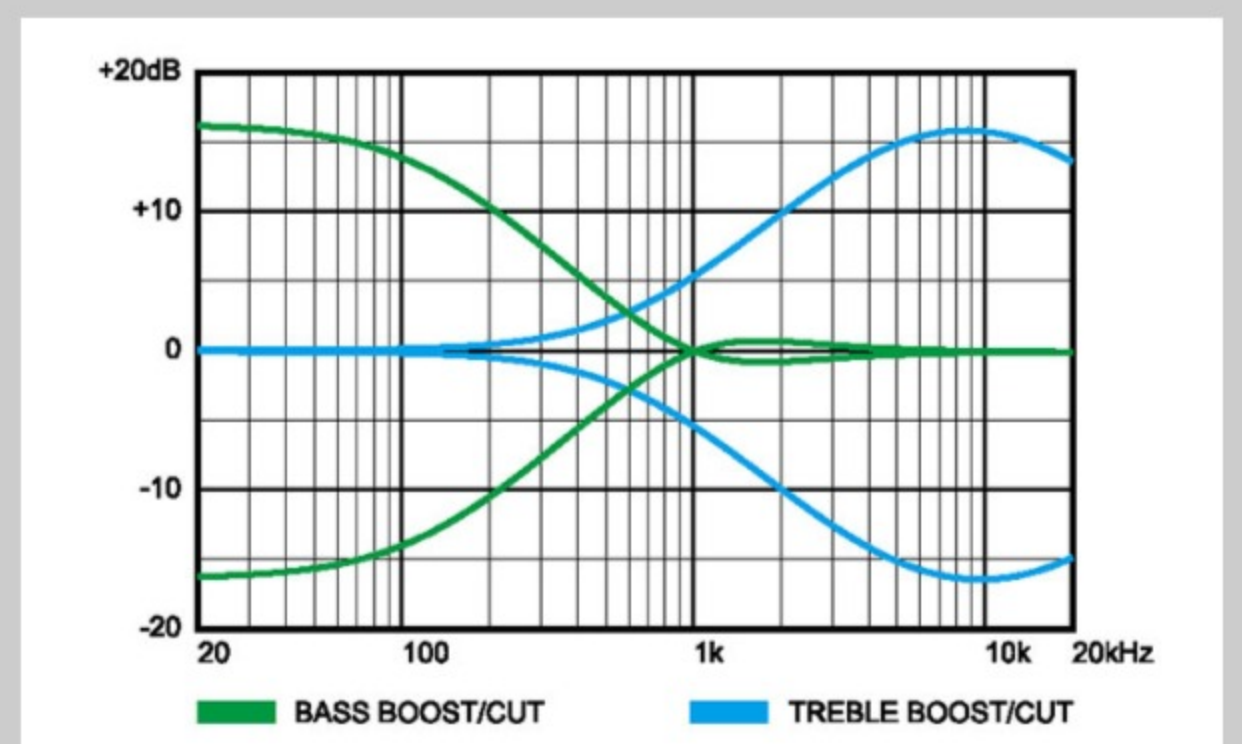

FREQUENCY RESPONSE

OTHERS

Recommended Case WB250C