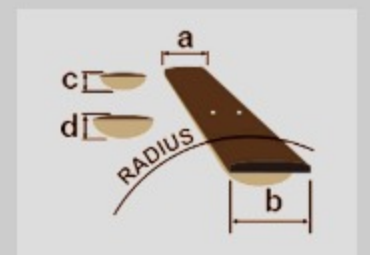

TMB100L

COLOR VARIATION :

BK : Black

SHARE :  

SPEC

SPECS

neck type	TMB4 / Maple neck
top/back/body	Poplar body
fretboard	Jatoba fretboard / White dot inlay
fret	Medium frets
number of frets	20
bridge	B10 bridge
string space	19mm
neck pickup	Dynamix P neck pickup (Passive)
bridge pickup	Dynamix J bridge pickup (Passive)
equaliser	Ibanez Custom Electronics 2-band EQ
factory tuning	1G,2D,3A,4E
string gauge	.045/.065/.085/.105
hardware color	Chrome

NECK DIMENSIONS

Scale :	864mm/34"
a : Width	41mm at NUT
b : Width	62mm at 20F
c : Thickness	21.5mm at 1F
d : Thickness	24.5mm at 12F
Radius :	240mmR

DESCRIPTION +

CONTROLS

DESCRIPTION

FREQUENCY RESPONSE

DESCRIPTION