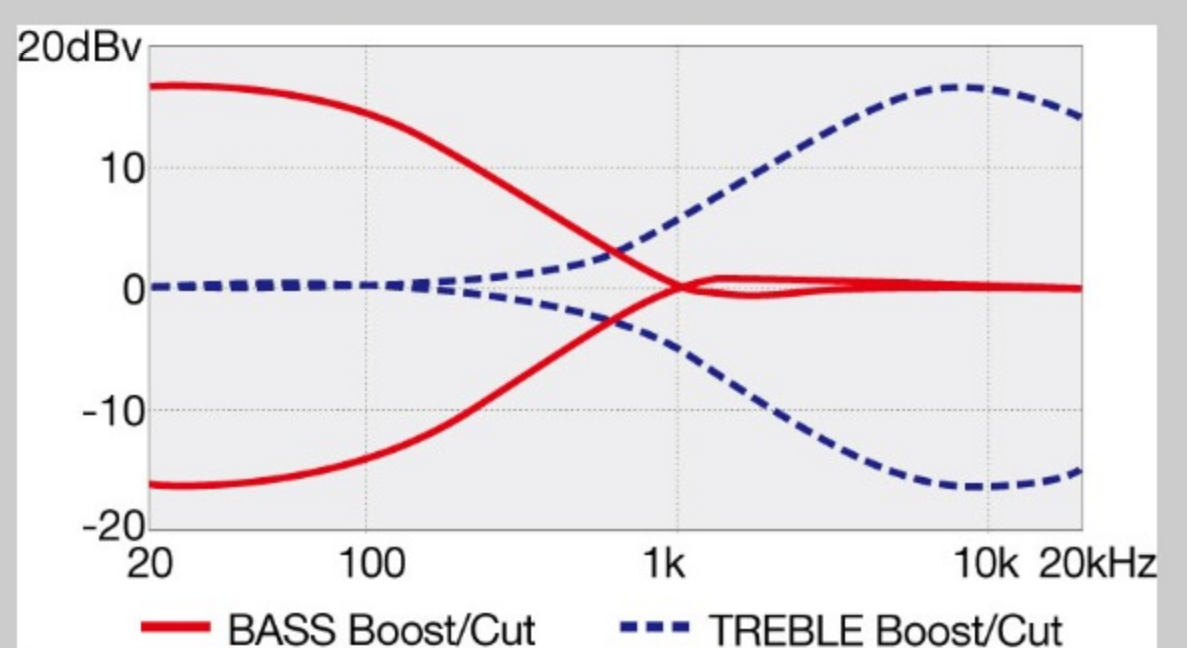

NECK DIMENSIONS

Scale :	864mm/34"
a : Width	41mm at NUT
b : Width	62mm at 20F
c : Thickness	21.5mm at 1F
d : Thickness	24.5mm at 12F
Radius :	240mmR

DESCRIPTION +

CONTROLS

DESCRIPTION

FREQUENCY RESPONSE

DESCRIPTION