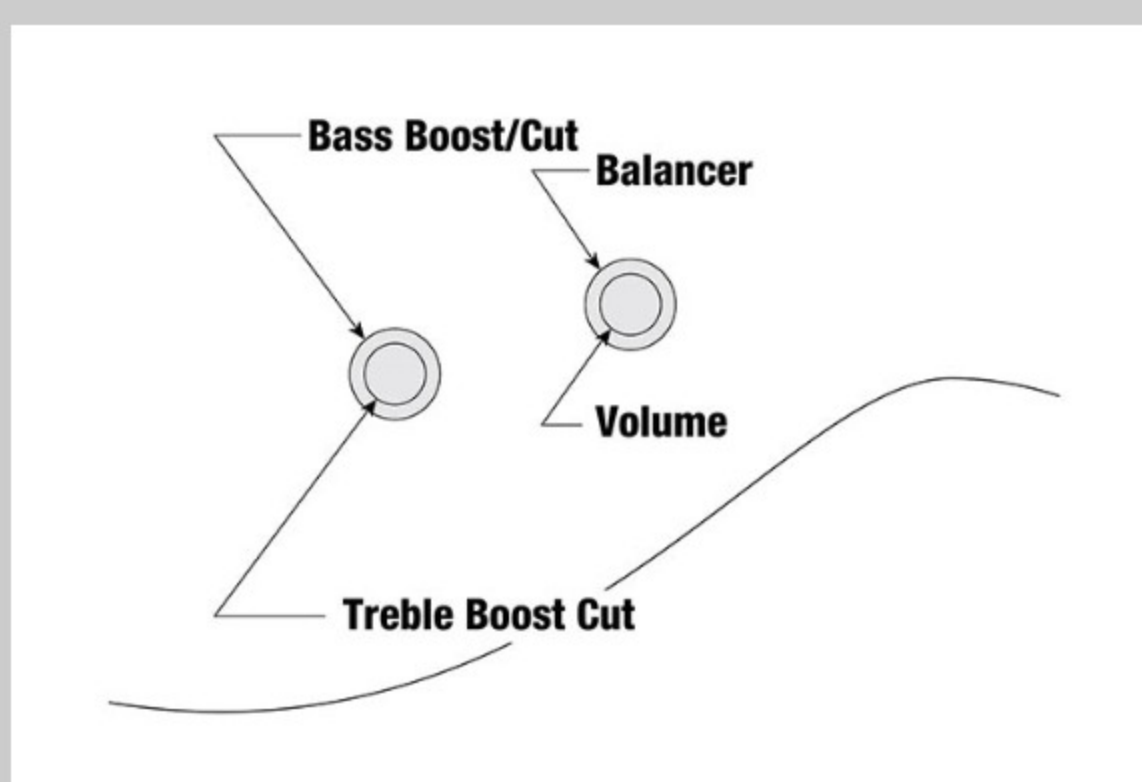

TMB100L

COLOR VARIATION :

BK : Black

SHARE :  

SPEC

SPECS

neck type	TMB4 / Maple neck
top/back/body	Poplar body
fretboard	Jatoba fretboard / White dot inlay
fret	Medium frets
number of frets	20
bridge	B10 bridge
string space	19mm
neck pickup	Dynamix P neck pickup (Passive)
bridge pickup	Dynamix J bridge pickup (Passive)
equaliser	Ibanez Custom Electronics 2-band EQ
factory tuning	1G,2D,3A,4E
string gauge	.045/.065/.085/.105
hardware color	Chrome

NECK DIMENSIONS

Scale :	864mm/34"
a : Width	41mm at NUT
b : Width	62mm at 20F
c : Thickness	21.5mm at 1F
d : Thickness	24.5mm at 12F
Radius :	240mmR

DESCRIPTION +

CONTROLS

DESCRIPTION

FREQUENCY RESPONSE

DESCRIPTION