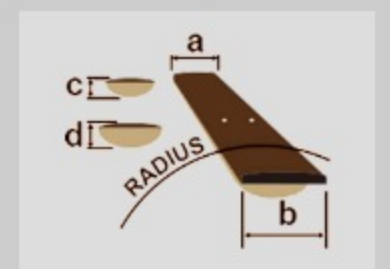

# TMB100L

COLOR VARIATION :

BK : Black

### NECK DIMENSIONS

Scale :	864mm/34"
a : Width	41mm at NUT
b : Width	62mm at 20F
c : Thickness	21.5mm at 1F
d : Thickness	24.5mm at 12F
Radius :	240mmR

DESCRIPTION +