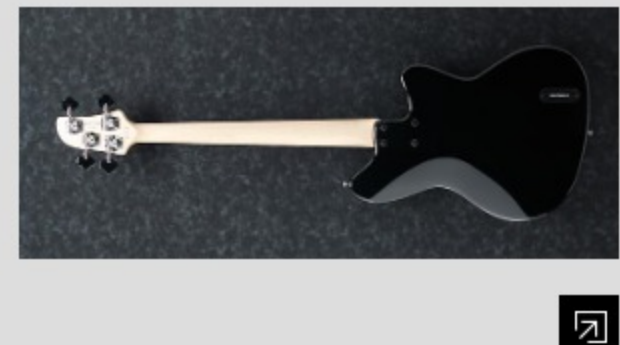

# TMB100L

COLOR VARIATION :

BK : Black

### SPECS

neck type	TMB4 / Maple neck
top/back/body	Poplar body
fretboard	Jatoba fretboard / White dot inlay
fret	Medium frets
number of frets	20
bridge	B10 bridge
string space	19mm
neck pickup	Dynamix P neck pickup (Passive)
bridge pickup	Dynamix J bridge pickup (Passive)
equaliser	Ibanez Custom Electronics 2-band EQ
factory tuning	1G,2D,3A,4E
string gauge	.045/.065/.085/.105
hardware color	Chrome