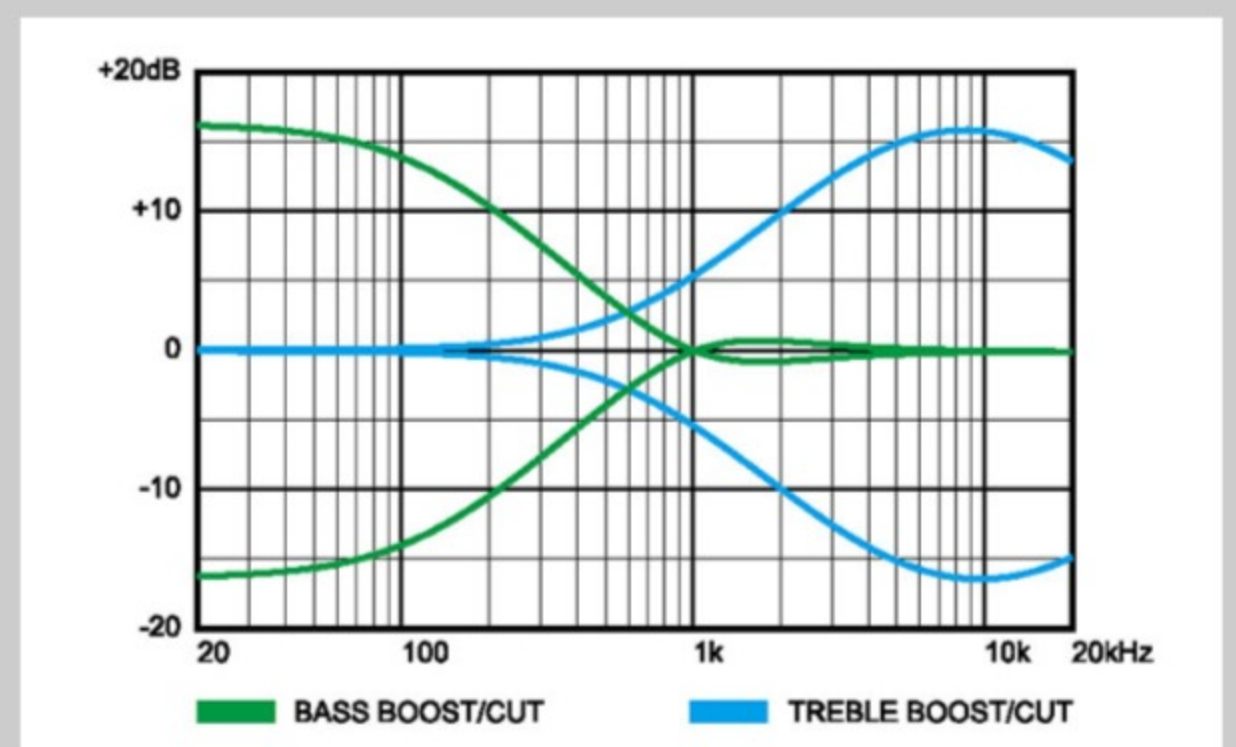

NECK DIMENSIONS

Scale :	864mm/34"
a : Width	41mm at NUT
b : Width	62mm at 20F
c : Thickness	21.5mm at 1F
d : Thickness	24.5mm at 12F
Radius :	240mmR

CONTROLS

FREQUENCY RESPONSE

OTHERS

Recommended Case WB250C