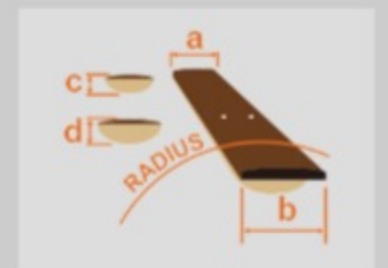

TMB100M 01

MGR : Mint Green

COLOR VARIATION :  

SHARE :  

SPEC

SPEC

neck type	TMB4 / Maple neck
top/back/body	Poplar body
fretboard	Maple / Black dot inlay
fret	Medium frets
bridge	B10 bridge
string space	19mm
neck pickup	Dynamix P neck pickup (Passive)
bridge pickup	Dynamix J bridge pickup (Passive)
equaliser	Ibanez Custom Electronics 2-band EQ
hardware color	Chrome

NECK DIMENSIONS

Scale :	864mm/34"
a : Width	41mm at NUT
b : Width	62mm at 20F
c : Thickness	21.5mm at 1F
d : Thickness	24.5mm at 12F
Radius :	240mmR

CONTROLS

FREQUENCY RESPONSE

OTHERS

Recommended Case WB250C