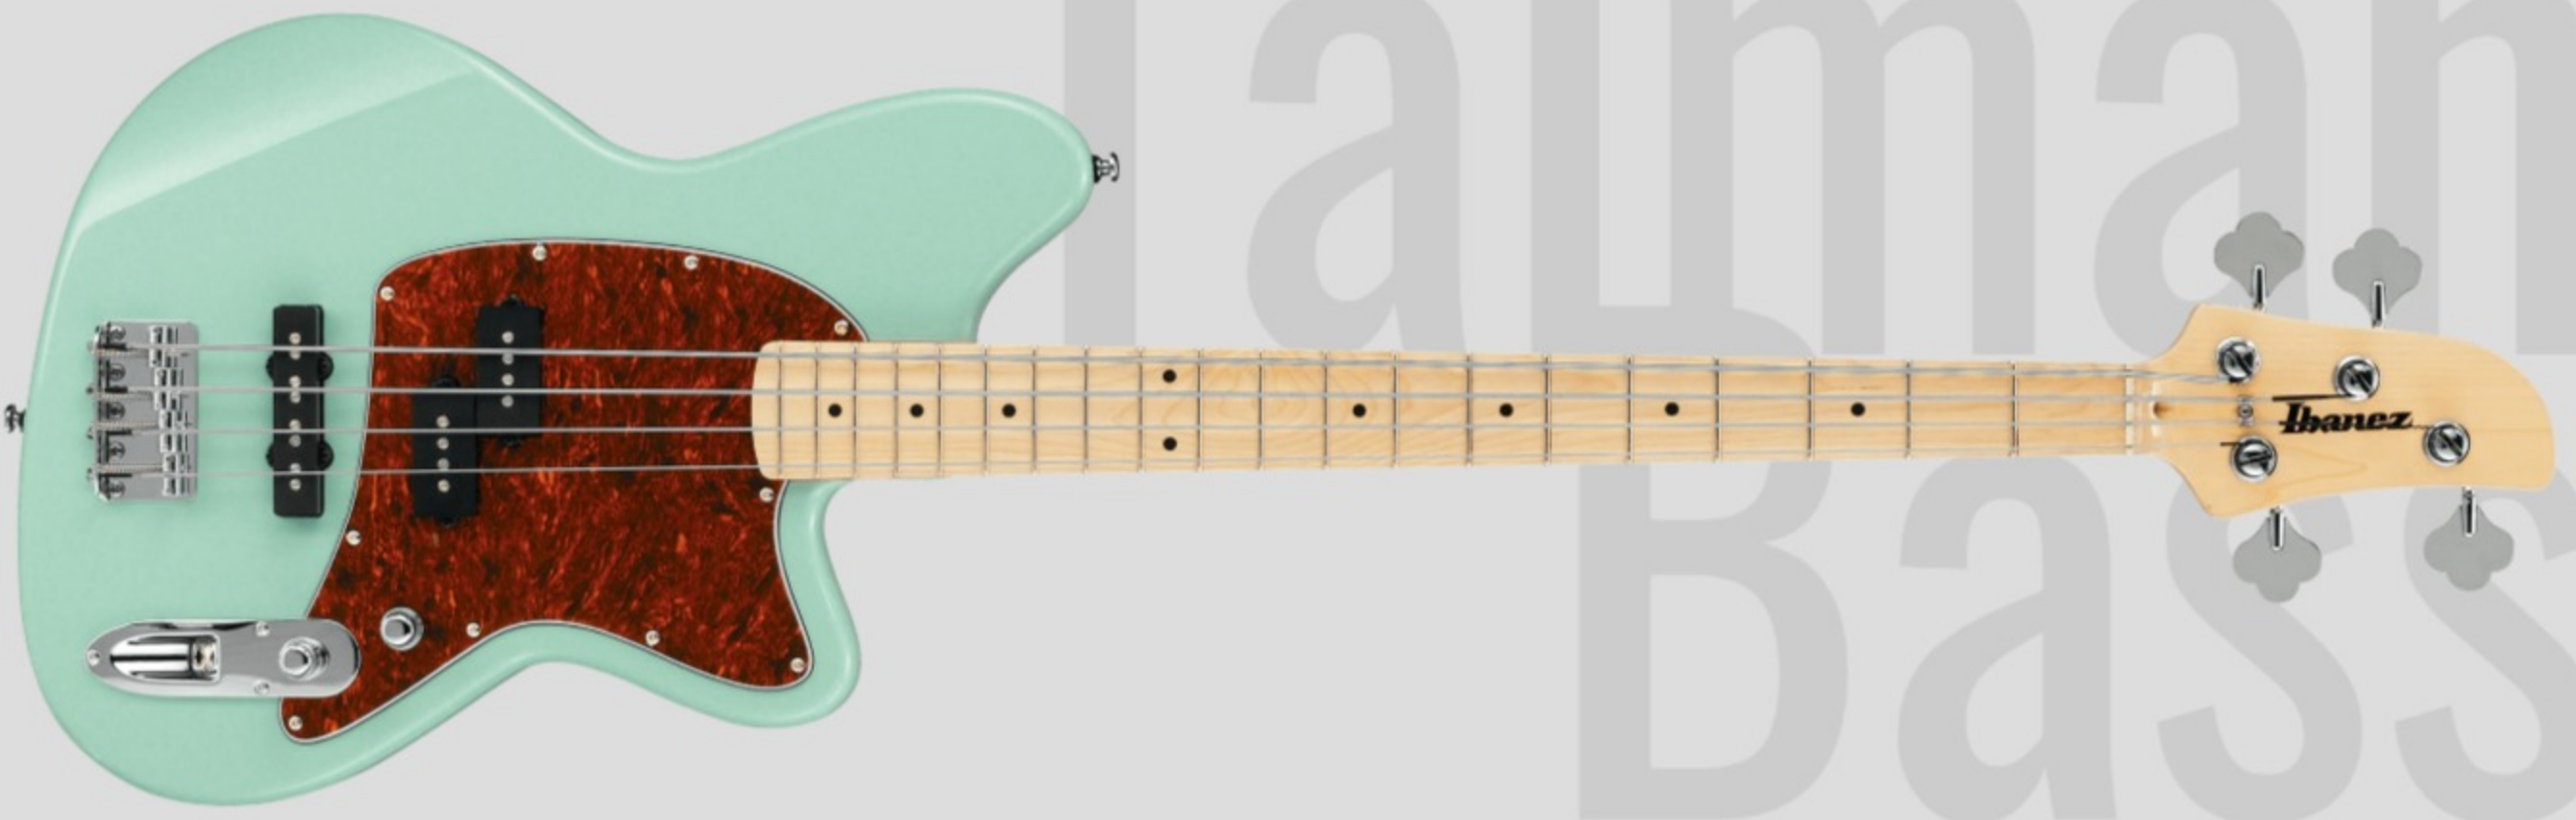

TMB100M 01

MGR : Mint Green

COLOR VARIATION :  

SHARE :  

SPEC

SPEC

neck type	TMB4 / Maple neck
top/back/body	Poplar body
fretboard	Maple / Black dot inlay
fret	Medium frets
bridge	B10 bridge
string space	19mm
neck pickup	Dynamix P neck pickup (Passive)
bridge pickup	Dynamix J bridge pickup (Passive)
equaliser	Ibanez Custom Electronics 2-band EQ
hardware color	Chrome

NECK DIMENSIONS

Scale :	864mm/34"
a : Width	41mm at NUT
b : Width	62mm at 20F
c : Thickness	21.5mm at 1F
d : Thickness	24.5mm at 12F
Radius :	240mmR

CONTROLS

FREQUENCY RESPONSE

OTHERS

Recommended Case WB250C