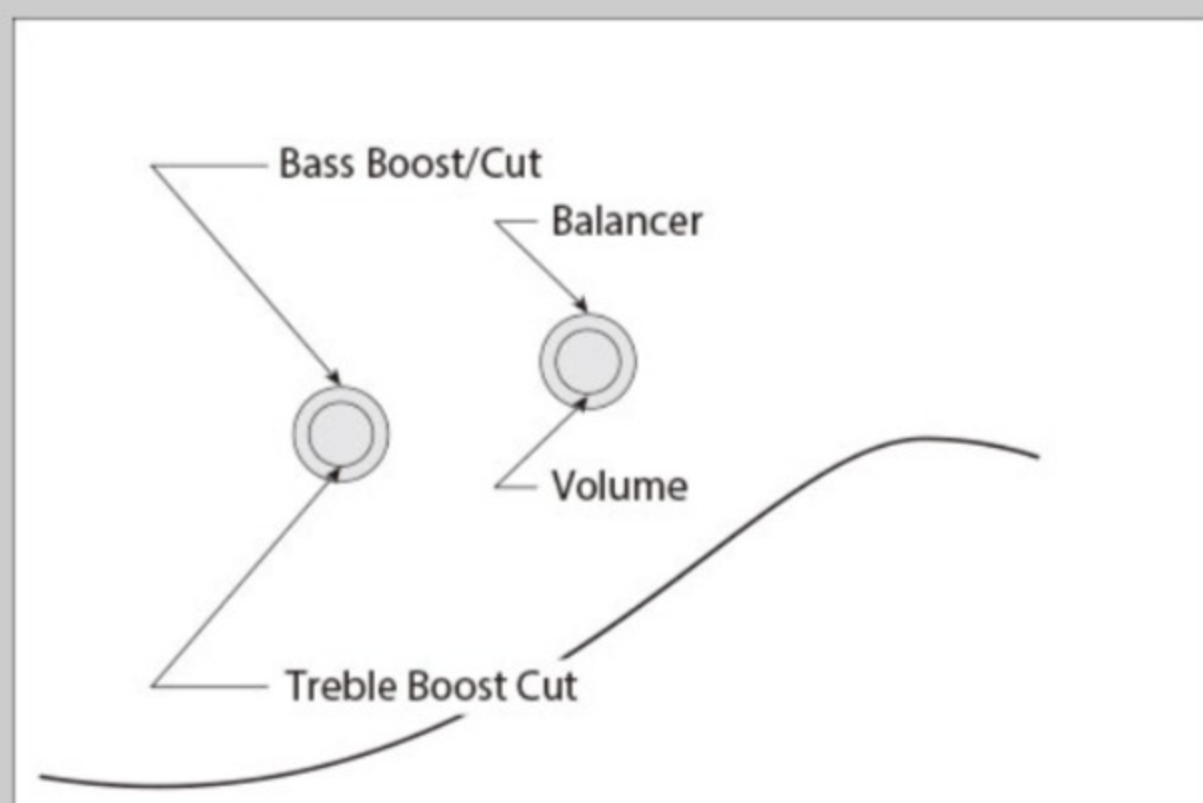

TMB100M 01

MGR : Mint Green

COLOR VARIATION :  

SHARE :  

SPEC

SPEC

neck type	TMB4 / Maple neck
top/back/body	Poplar body
fretboard	Maple / Black dot inlay
fret	Medium frets
bridge	B10 bridge
string space	19mm
neck pickup	Dynamix P neck pickup (Passive)
bridge pickup	Dynamix J bridge pickup (Passive)
equaliser	Ibanez Custom Electronics 2-band EQ
hardware color	Chrome

NECK DIMENSIONS

Scale :	864mm/34"
a : Width	41mm at NUT
b : Width	62mm at 20F
c : Thickness	21.5mm at 1F
d : Thickness	24.5mm at 12F
Radius :	240mmR

CONTROLS

FREQUENCY RESPONSE

OTHERS

Recommended Case WB250C