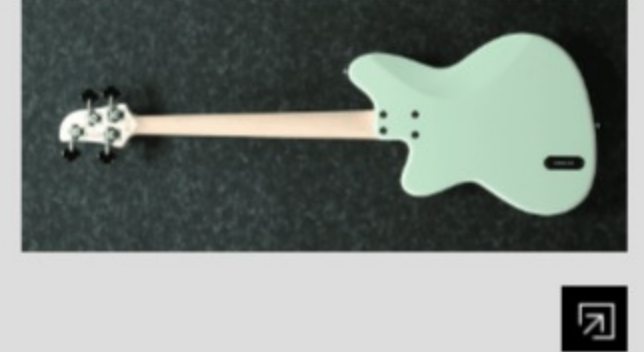

TMB100M 01

MGR : Mint Green

COLOR VARIATION :  

SHARE :  

SPEC

SPEC

neck type	TMB4 / Maple neck
top/back/body	Poplar body
fretboard	Maple / Black dot inlay
fret	Medium frets
bridge	B10 bridge
string space	19mm
neck pickup	Dynamix P neck pickup (Passive)
bridge pickup	Dynamix J bridge pickup (Passive)
equaliser	Ibanez Custom Electronics 2-band EQ
hardware color	Chrome

NECK DIMENSIONS

Scale :	864mm/34"
a : Width	41mm at NUT
b : Width	62mm at 20F
c : Thickness	21.5mm at 1F
d : Thickness	24.5mm at 12F
Radius :	240mmR

CONTROLS

FREQUENCY RESPONSE

OTHERS

Recommended Case WB250C