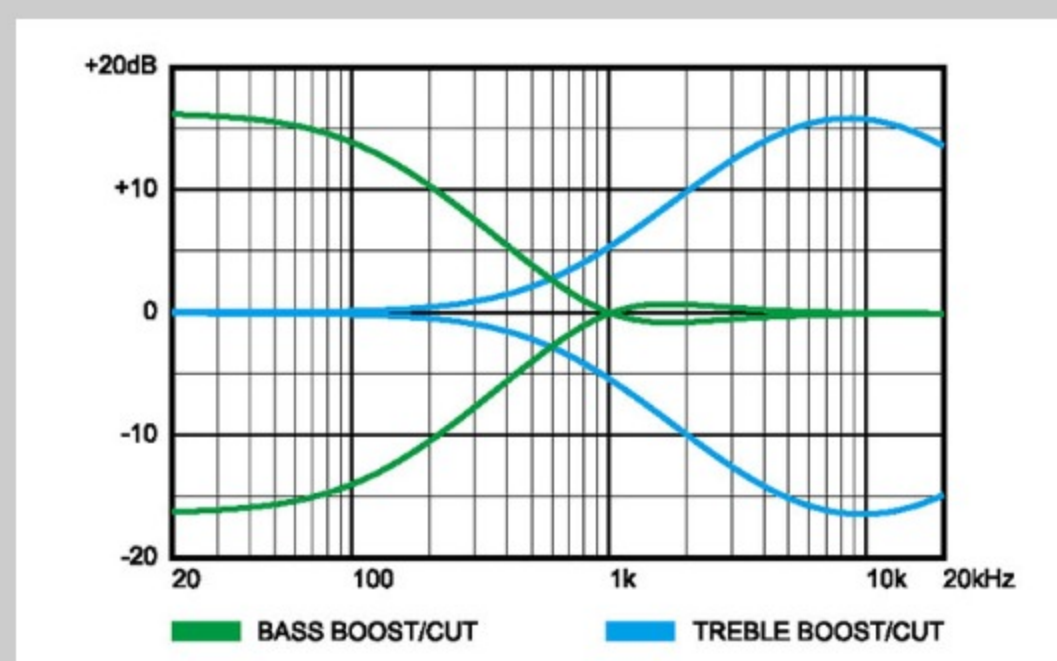

FREQUENCY RESPONSE

OTHERS

Recommended Case WB250C