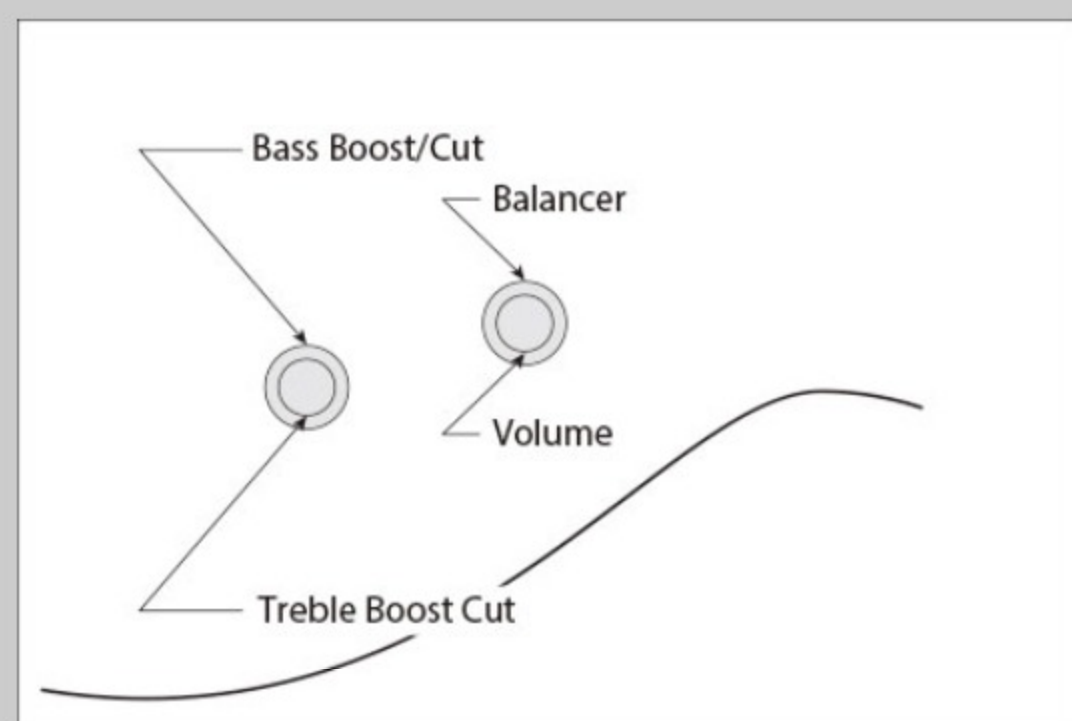

TMB100M

MGR : Mint Green

COLOR VARIATION :

SHARE :

SPEC

SPEC

neck type	TMB4 / Maple neck
top/back/body	Poplar body
fretboard	Maple fretboard / Black dot inlay
fret	Medium frets
number of frets	20
bridge	B10 bridge
string space	19mm
neck pickup	Dynamix P neck pickup (Passive)
bridge pickup	Dynamix J bridge pickup (Passive)
equaliser	Ibanez Custom Electronics 2-band EQ
factory tuning	1G,2D,3A,4E
string gauge	.045/.065/.085/.105
hardware color	Chrome

NECK DIMENSIONS

Scale :	864mm/34"
a : Width	41mm at NUT
b : Width	62mm at 20F
c : Thickness	21.5mm at 1F
d : Thickness	24.5mm at 12F
Radius :	240mmR

CONTROLS

FREQUENCY RESPONSE

OTHERS

Recommended Case WB250C