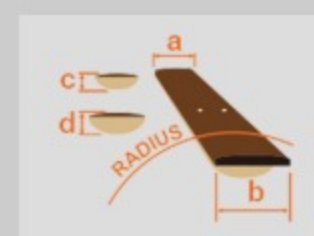

# TMB100M

MGR : Mint Green

COLOR VARIATION :

SHARE :  

### SPEC

neck type	TMB4 / Maple neck
top/back/body	Poplar body
fretboard	Maple fretboard / Black dot inlay
fret	Medium frets
number of frets	20
bridge	B10 bridge
string space	19mm
neck pickup	Dynamix P neck pickup (Passive)
bridge pickup	Dynamix J bridge pickup (Passive)
equaliser	Ibanez Custom Electronics 2-band EQ
factory tuning	1G,2D,3A,4E
string gauge	.045/.065/.085/.105
hardware color	Chrome

### NECK DIMENSIONS

Scale :	864mm/34"
a : Width	41mm at NUT
b : Width	62mm at 20F
c : Thickness	21.5mm at 1F
d : Thickness	24.5mm at 12F
Radius :	240mmR