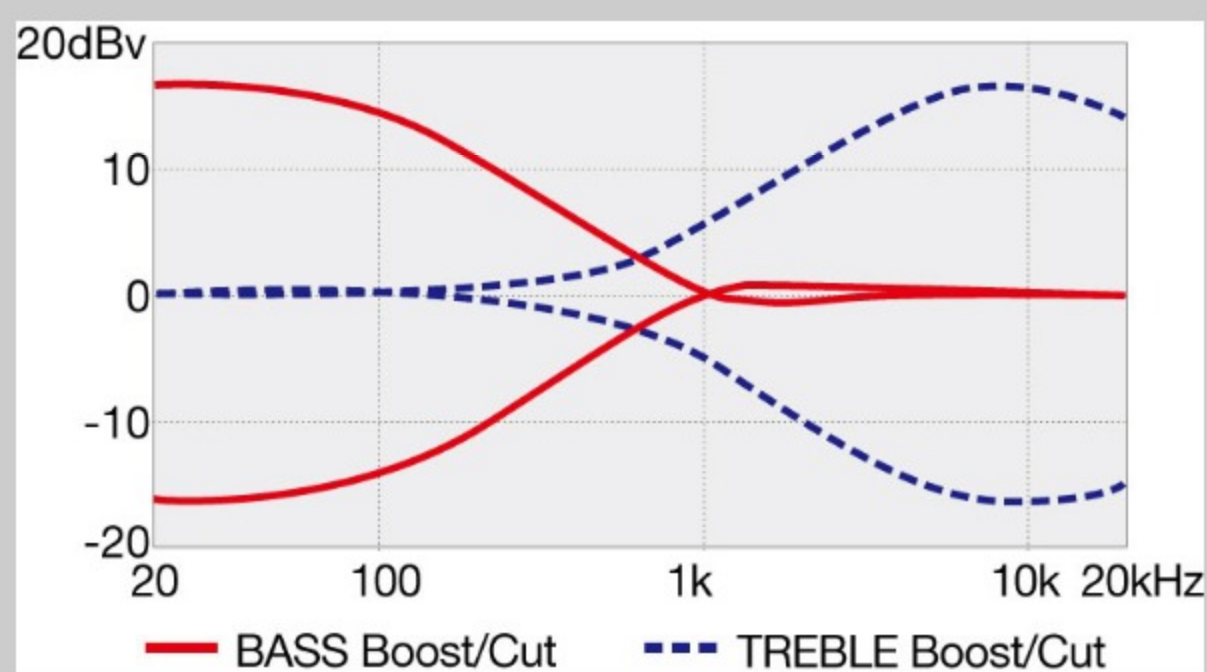

NECK DIMENSIONS

Scale :	864mm/34"
a : Width	41mm at NUT
b : Width	62mm at 20F
c : Thickness	21.5mm at 1F
d : Thickness	24.5mm at 12F
Radius :	240mmR

DESCRIPTION +

CONTROLS

DESCRIPTION

+

FREQUENCY RESPONSE

DESCRIPTION