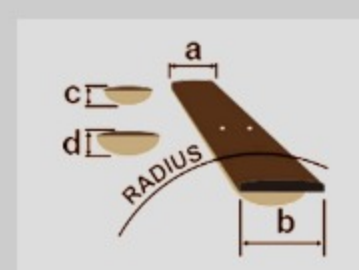

TMB100M

COLOR VARIATION :

MWF : Mustard Yellow Flat

SPEC

SPECS

neck type	TMB4 / Maple neck
top/back/body	Poplar body
fretboard	Maple fretboard / Black dot inlay
fret	Medium frets
number of frets	20
bridge	B10 bridge
string space	19mm
neck pickup	Dynamix P neck pickup (Passive)
bridge pickup	Dynamix J bridge pickup (Passive)
equaliser	Ibanez Custom Electronics 2-band EQ
factory tuning	1G,2D,3A,4E
string gauge	.045/.065/.085/.105
hardware color	Chrome

NECK DIMENSIONS

Scale :	864mm/34"
a : Width	41mm at NUT
b : Width	62mm at 20F
c : Thickness	21.5mm at 1F
d : Thickness	24.5mm at 12F
Radius :	240mmR

DESCRIPTION +

CONTROLS

DESCRIPTION

+

FREQUENCY RESPONSE

DESCRIPTION