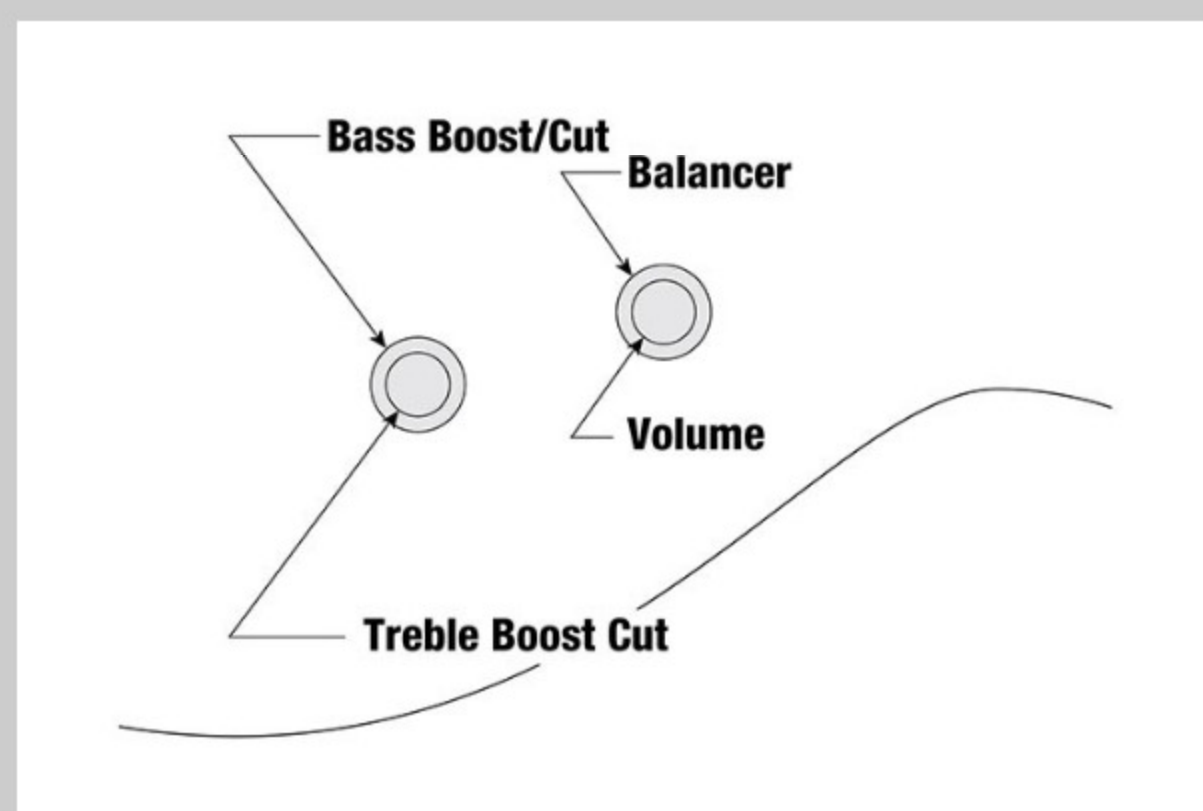

TMB100M

COLOR VARIATION :

MWF : Mustard Yellow Flat

SPEC

SPECS

neck type	TMB4 / Maple neck
top/back/body	Poplar body
fretboard	Maple fretboard / Black dot inlay
fret	Medium frets
number of frets	20
bridge	B10 bridge
string space	19mm
neck pickup	Dynamix P neck pickup (Passive)
bridge pickup	Dynamix J bridge pickup (Passive)
equaliser	Ibanez Custom Electronics 2-band EQ
factory tuning	1G,2D,3A,4E
string gauge	.045/.065/.085/.105
hardware color	Chrome

NECK DIMENSIONS

Scale :	864mm/34"
a : Width	41mm at NUT
b : Width	62mm at 20F
c : Thickness	21.5mm at 1F
d : Thickness	24.5mm at 12F
Radius :	240mmR

DESCRIPTION +

CONTROLS

DESCRIPTION

+

FREQUENCY RESPONSE

DESCRIPTION