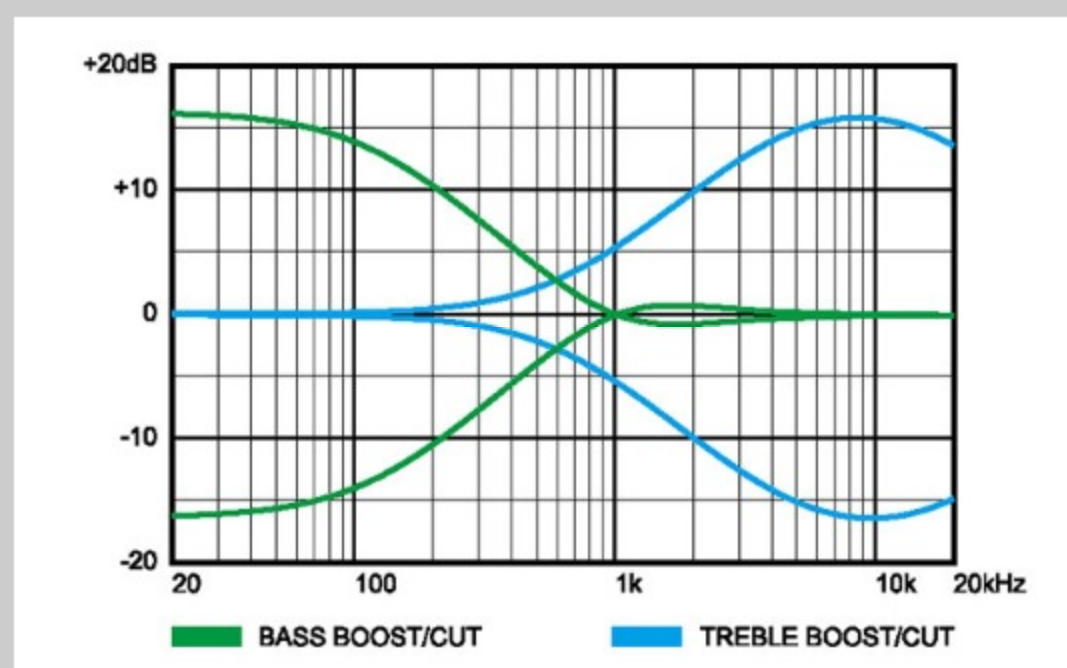

NECK DIMENSIONS

Scale :	864mm/34"
a : Width	45mm at NUT
b : Width	72mm at 20F
c : Thickness	21.5mm at 1F
d : Thickness	24.5mm at 12F
Radius :	240mmR

CONTROLS

FREQUENCY RESPONSE

OTHERS

Recommended Case WB200C