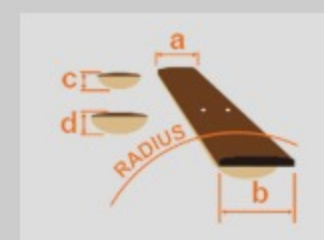

TMB105

BK : Black

COLOR VARIATION :

SHARE :  

SPEC

SPEC

neck type	TMB5 / Maple neck
top/back/body	Poplar body
fretboard	Jatoba / White dot inlay
fret	Medium frets
bridge	B15W bridge (18mm string spacing)
neck pickup	Dynamix P neck pickup (Passive)
bridge pickup	Dynamix J bridge pickup (Passive)
equaliser	Ibanez Custom Electronics 2-band EQ
hardware color	Chrome

NECK DIMENSIONS

Scale :	864mm/34"
a : Width	45mm at NUT
b : Width	72mm at 20F
c : Thickness	21.5mm at 1F
d : Thickness	24.5mm at 12F
Radius :	240mmR

CONTROLS

FREQUENCY RESPONSE

OTHERS

Recommended Case WB200C