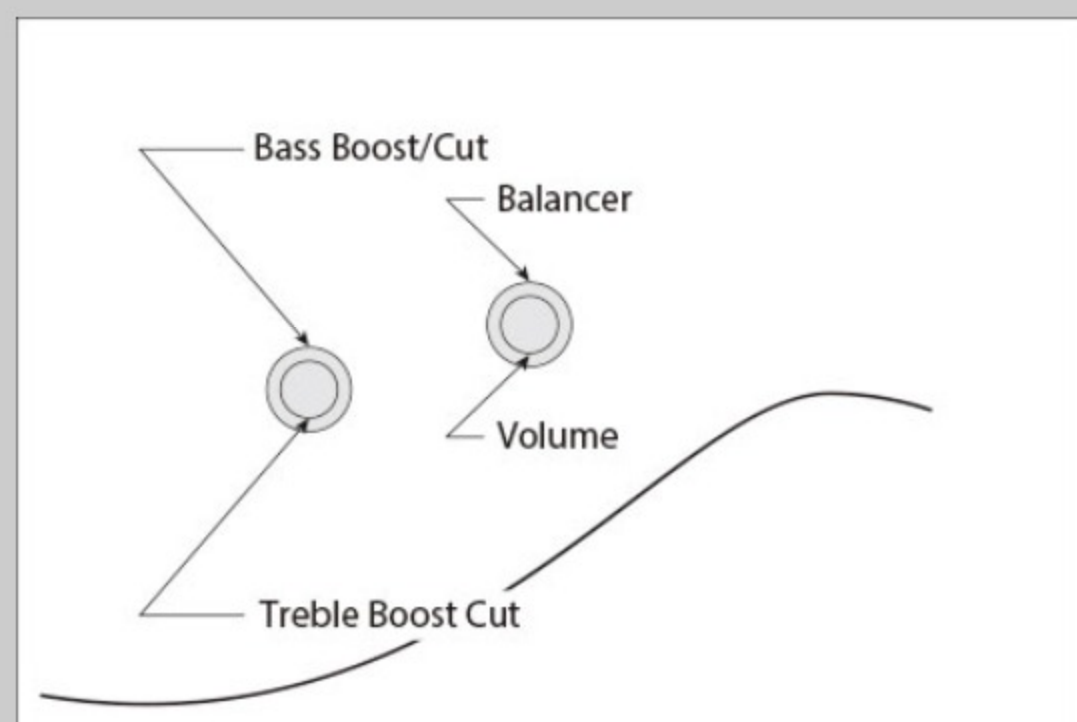

TMB105

BK : Black

COLOR VARIATION :

SHARE :  

SPEC

SPEC

neck type	TMB5 / Maple neck
top/back/body	Poplar body
fretboard	Jatoba / White dot inlay
fret	Medium frets
bridge	B15W bridge (18mm string spacing)
neck pickup	Dynamix P neck pickup (Passive)
bridge pickup	Dynamix J bridge pickup (Passive)
equaliser	Ibanez Custom Electronics 2-band EQ
hardware color	Chrome

NECK DIMENSIONS

Scale :	864mm/34"
a : Width	45mm at NUT
b : Width	72mm at 20F
c : Thickness	21.5mm at 1F
d : Thickness	24.5mm at 12F
Radius :	240mmR

CONTROLS

FREQUENCY RESPONSE

OTHERS

Recommended Case WB200C