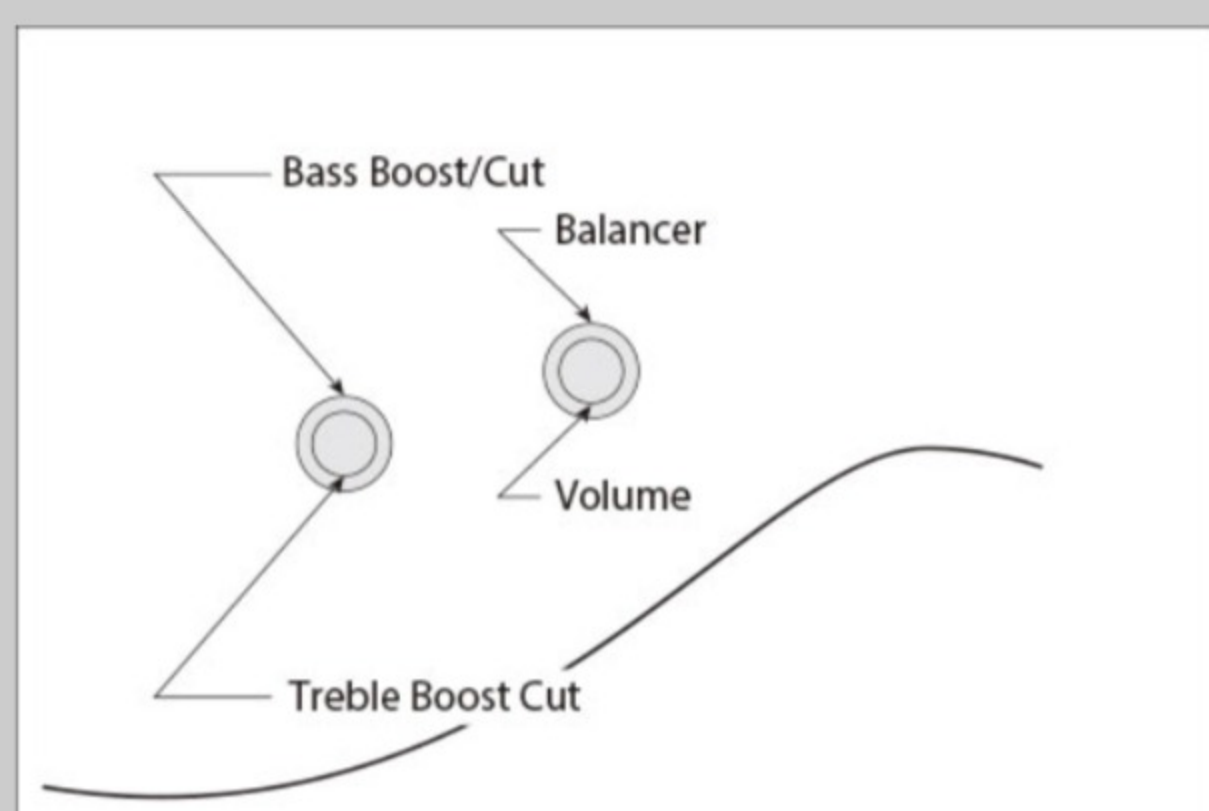

TMB105 01

BK : Black

COLOR VARIATION :

SHARE :  

SPEC

SPEC

neck type	TMB5 / Maple neck
top/back/body	Poplar body
fretboard	Jatoba fretboard / White dot inlay
fret	Medium frets
number of frets	20
bridge	B15W bridge
string space	17mm
neck pickup	Dynamix P neck pickup (Passive)
bridge pickup	Dynamix J bridge pickup (Passive)
equaliser	Ibanez Custom Electronics 2-band EQ
factory tuning	1G,2D,3A,4E,5B
strings	-
string gauge	.045/.065/.085/.105/.130
nut	Plastic
hardware color	Chrome

NECK DIMENSIONS

Scale :	864mm/34"
a : Width	45mm at NUT
b : Width	72mm at 20F
c : Thickness	21.5mm at 1F
d : Thickness	24.5mm at 12F
Radius :	240mmR

CONTROLS

OTHERS

Recommended Case	WB250C
------------------	--------