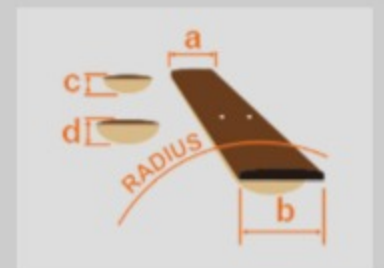

TMB105 01

BK : Black

COLOR VARIATION :

SHARE :  

SPEC

SPEC

neck type	TMB5 / Maple neck
top/back/body	Poplar body
fretboard	Jatoba fretboard / White dot inlay
fret	Medium frets
number of frets	20
bridge	B15W bridge
string space	17mm
neck pickup	Dynamix P neck pickup (Passive)
bridge pickup	Dynamix J bridge pickup (Passive)
equaliser	Ibanez Custom Electronics 2-band EQ
factory tuning	1G,2D,3A,4E,5B
strings	-
string gauge	.045/.065/.085/.105/.130
nut	Plastic
hardware color	Chrome

NECK DIMENSIONS

Scale :	864mm/34"
a : Width	45mm at NUT
b : Width	72mm at 20F
c : Thickness	21.5mm at 1F
d : Thickness	24.5mm at 12F
Radius :	240mmR

CONTROLS

OTHERS

Recommended Case	WB250C
------------------	--------