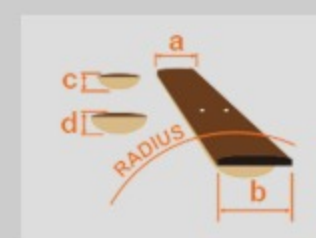

TMB105

BK : Black

COLOR VARIATION :

SHARE :  

SPEC

SPEC

| | |
|-----------------|-------------------------------------|
| neck type | TMB5 / Maple neck |
| top/back/body | Poplar body |
| fretboard | Jatoba fretboard / White dot inlay |
| fret | Medium frets |
| number of frets | 20 |
| bridge | B15W bridge |
| string space | 18mm |
| neck pickup | Dynamix P neck pickup (Passive) |
| bridge pickup | Dynamix J bridge pickup (Passive) |
| equaliser | Ibanez Custom Electronics 2-band EQ |
| factory tuning | 1G,2D,3A,4E,5B |
| string gauge | .045/.065/.085/.105/.130 |
| hardware color | Chrome |

NECK DIMENSIONS

| | |
|---------------|---------------|
| Scale : | 864mm/34" |
| a : Width | 45mm at NUT |
| b : Width | 72mm at 20F |
| c : Thickness | 21.5mm at 1F |
| d : Thickness | 24.5mm at 12F |
| Radius : | 240mmR |