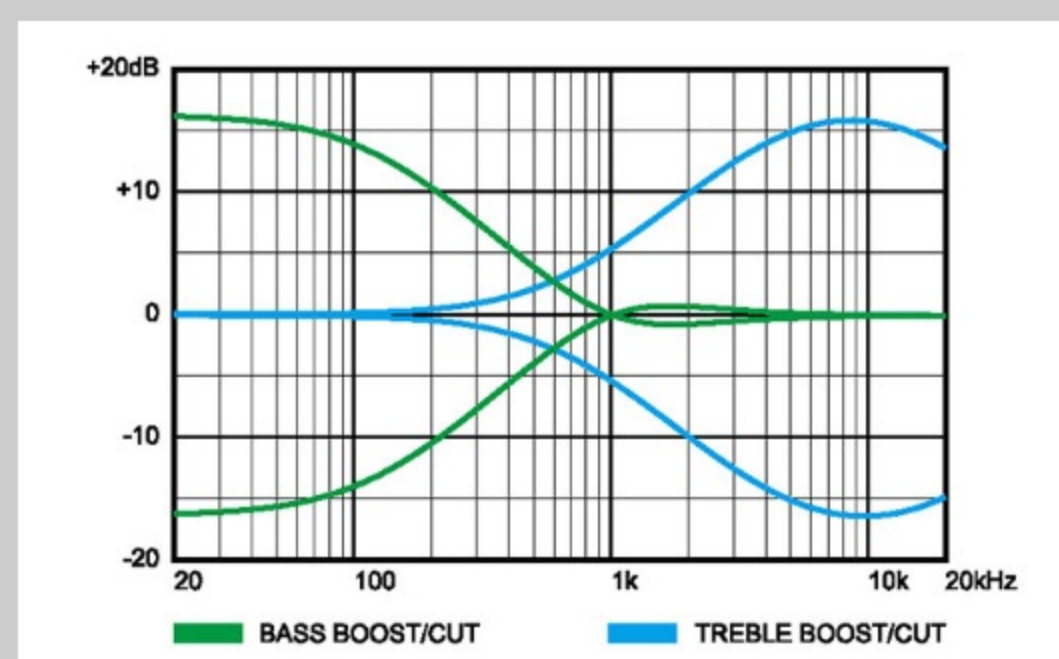

FREQUENCY RESPONSE

OTHERS

Recommended Case WB250C