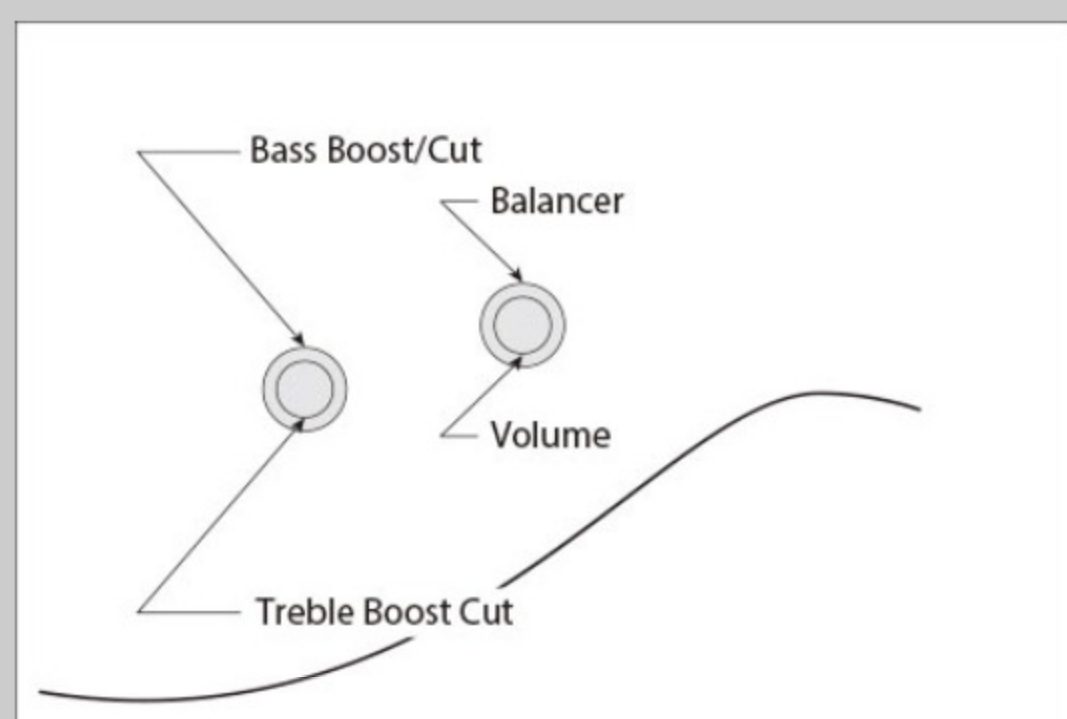

TMB105

BK : Black

COLOR VARIATION :

SHARE :

SPEC

SPEC

neck type	TMB5 / Maple neck
top/back/body	Poplar body
fretboard	Jatoba fretboard / White dot inlay
fret	Medium frets
number of frets	20
bridge	B15W bridge
string space	18mm
neck pickup	Dynamix P neck pickup (Passive)
bridge pickup	Dynamix J bridge pickup (Passive)
equaliser	Ibanez Custom Electronics 2-band EQ
factory tuning	1G,2D,3A,4E,5B
string gauge	.045/.065/.085/.105/.130
hardware color	Chrome

NECK DIMENSIONS

Scale :	864mm/34"
a : Width	45mm at NUT
b : Width	72mm at 20F
c : Thickness	21.5mm at 1F
d : Thickness	24.5mm at 12F
Radius :	240mmR

CONTROLS

FREQUENCY RESPONSE

OTHERS

Recommended Case WB250C