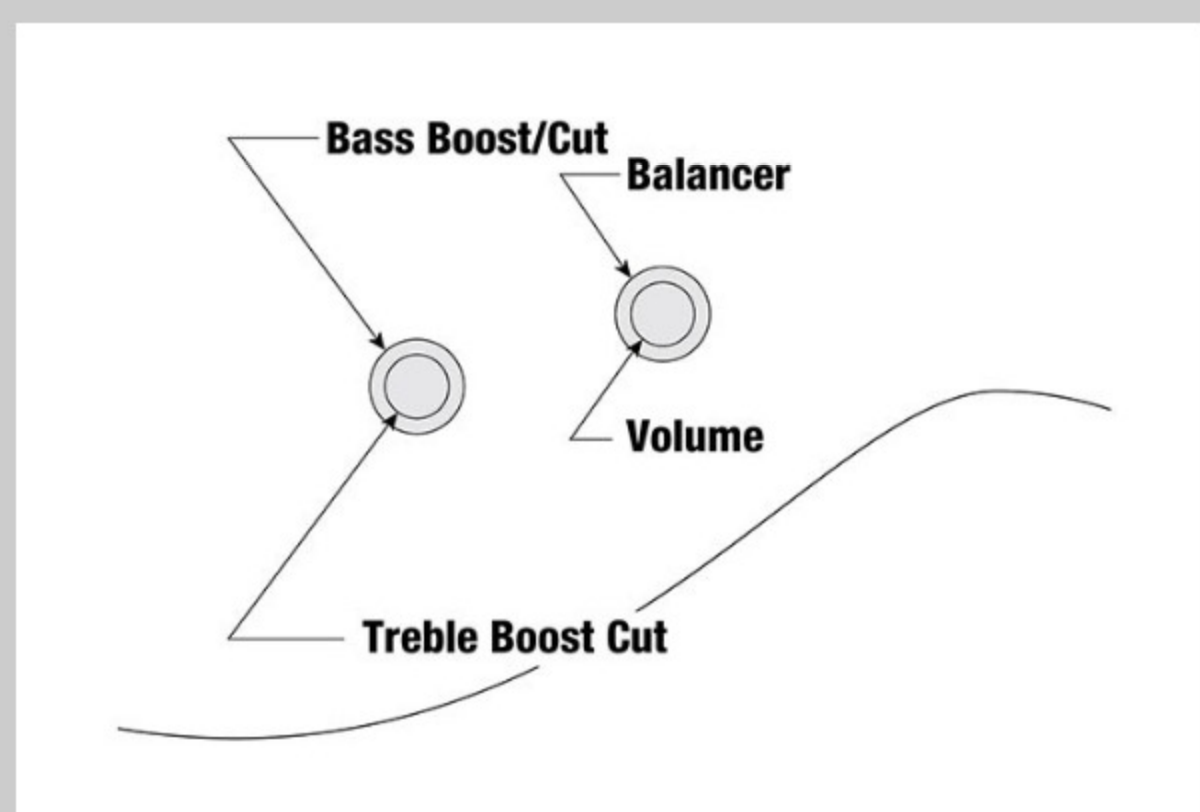

TMB105

COLOR VARIATION :

BK : Black

SPEC

SPECS

neck type	TMB5 / Maple neck
top/back/body	Poplar body
fretboard	Jatoba fretboard / White dot inlay
fret	Medium frets
number of frets	20
bridge	B15W bridge
string space	18mm
neck pickup	Dynamix P neck pickup (Passive)
bridge pickup	Dynamix J bridge pickup (Passive)
equaliser	Ibanez Custom Electronics 2-band EQ
factory tuning	1G,2D,3A,4E,5B
string gauge	.045/.065/.085/.105/.130
hardware color	Chrome

NECK DIMENSIONS

Scale :	864mm/34"
a : Width	45mm at NUT
b : Width	72mm at 20F
c : Thickness	21.5mm at 1F
d : Thickness	24.5mm at 12F
Radius :	240mmR

DESCRIPTION +

CONTROLS

DESCRIPTION

+

FREQUENCY RESPONSE

DESCRIPTION