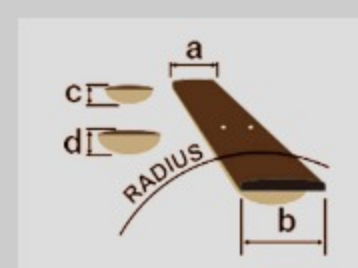

TMB105

COLOR VARIATION :

BK : Black

SPEC

SPECS

neck type	TMB5 / Maple neck
top/back/body	Poplar body
fretboard	Jatoba fretboard / White dot inlay
fret	Medium frets
number of frets	20
bridge	B15W bridge
string space	18mm
neck pickup	Dynamix P neck pickup (Passive)
bridge pickup	Dynamix J bridge pickup (Passive)
equaliser	Ibanez Custom Electronics 2-band EQ
factory tuning	1G,2D,3A,4E,5B
string gauge	.045/.065/.085/.105/.130
hardware color	Chrome

NECK DIMENSIONS

Scale :	864mm/34"
a : Width	45mm at NUT
b : Width	72mm at 20F
c : Thickness	21.5mm at 1F
d : Thickness	24.5mm at 12F
Radius :	240mmR

DESCRIPTION +

CONTROLS

DESCRIPTION

+

FREQUENCY RESPONSE

DESCRIPTION