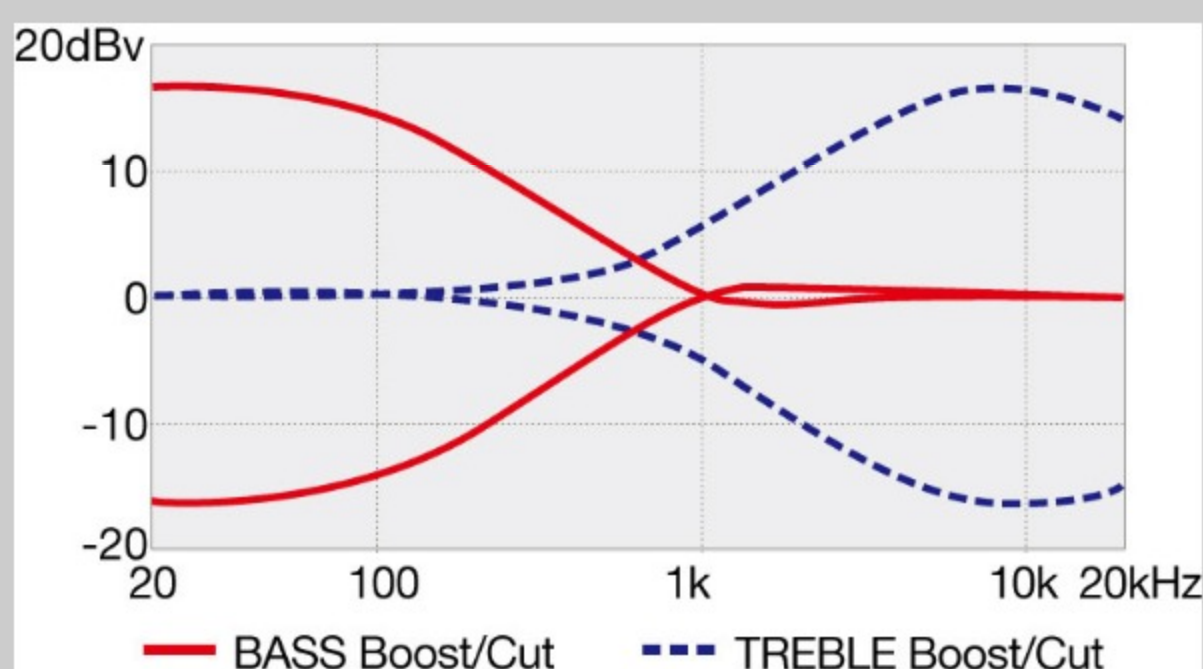

NECK DIMENSIONS

Scale :	864mm/34"
a : Width	45mm at NUT
b : Width	72mm at 20F
c : Thickness	21.5mm at 1F
d : Thickness	24.5mm at 12F
Radius :	240mmR

DESCRIPTION +

CONTROLS

DESCRIPTION

+

FREQUENCY RESPONSE

DESCRIPTION