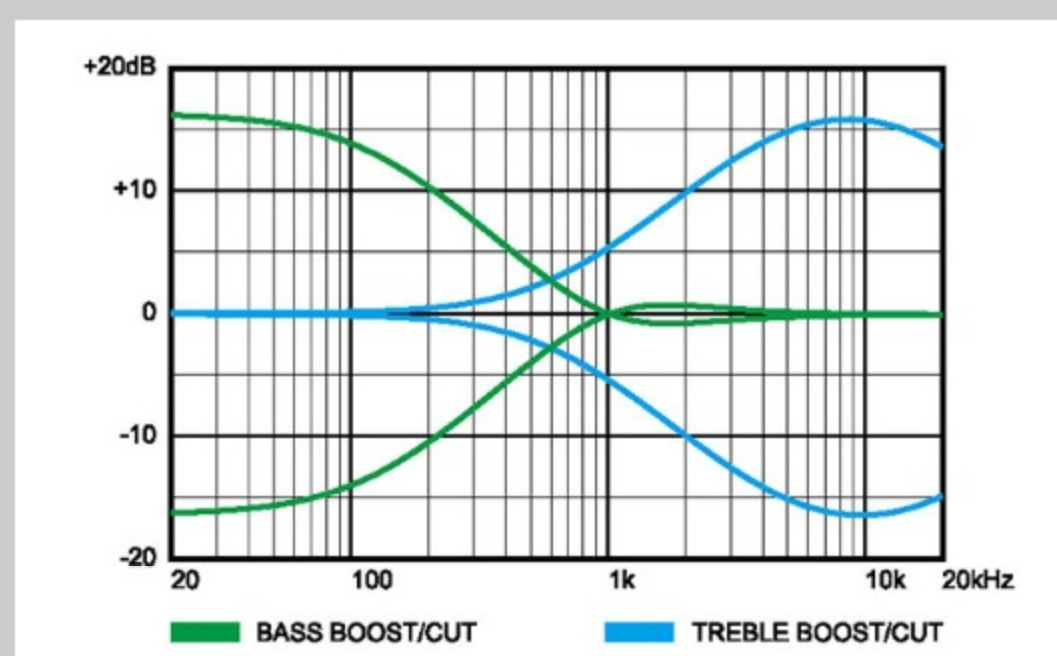

FREQUENCY RESPONSE

OTHERS

Hardshell case included