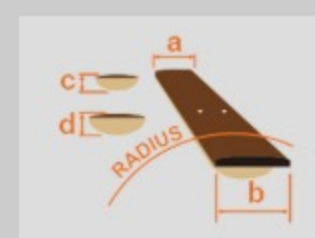

TMB2000 *Prestige*

MADE IN JAPAN

AWL : Antique White Blonde Low Gloss

COLOR VARIATION :

SHARE :  

SPEC

SPEC

| | |
|-----------------|---|
| neck type | TMB4 / Maple neck |
| top/back/body | Alder body |
| fretboard | Bound Macassar Ebony / Acrylic block inlay |
| fret | Medium frets / Prestige fret edge treatment |
| number of frets | 20 |
| bridge | Gotoh® 203B-4 bridge |
| string space | 19mm |
| neck pickup | Nordstrand™ NP4 neck pickup (Passive) |
| bridge pickup | Nordstrand™ NJ4 bridge pickup (Passive) |
| equaliser | Ibanez Custom Electronics 2-band EQ w/EQ bypass slide switch (passive tone control on treble pot) |
| factory tuning | 1G, 2D, 3A, 4E |
| string gauge | 045./065./085./105 |
| hardware color | Chrome |

NECK DIMENSIONS

| | |
|---------------|---------------|
| Scale : | 864mm/34" |
| a : Width | 41mm at NUT |
| b : Width | 62mm at 20F |
| c : Thickness | 21.5mm at 1F |
| d : Thickness | 24.5mm at 12F |
| Radius : | 250mmR |