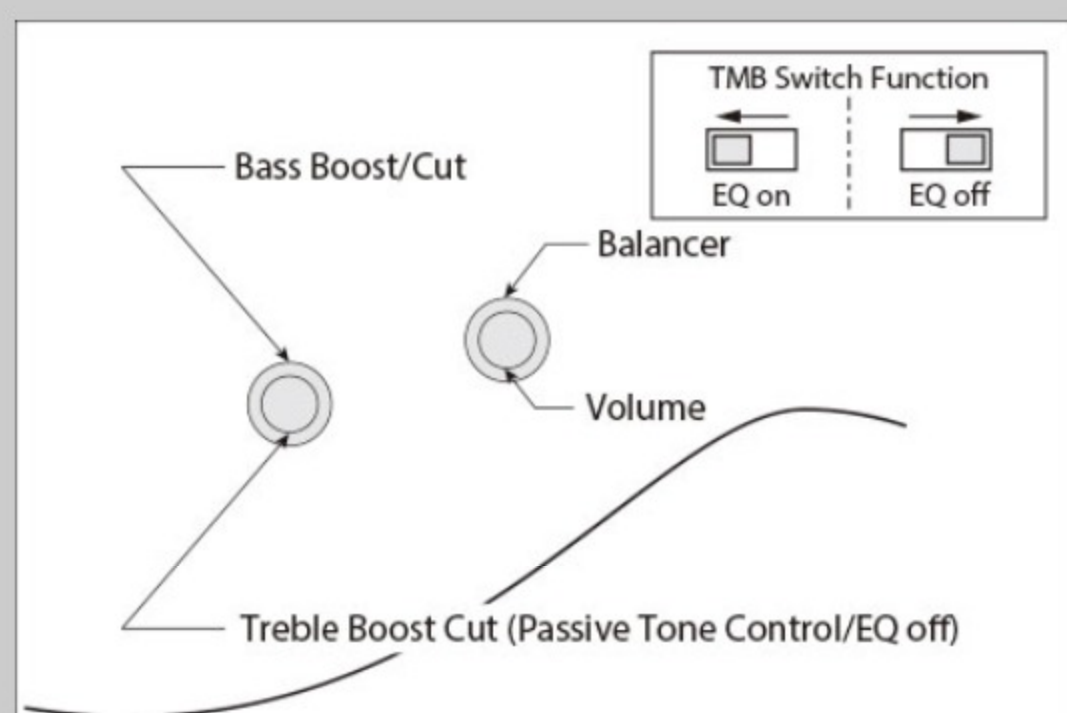

TMB2000 *Prestige*

MADE IN JAPAN

AWL : Antique White Blonde Low Gloss

COLOR VARIATION :

SHARE :  

SPEC

SPEC

| | |
|-----------------|---|
| neck type | TMB4 / Maple neck |
| top/back/body | Alder body |
| fretboard | Bound Macassar Ebony / Acrylic block inlay |
| fret | Medium frets / Prestige fret edge treatment |
| number of frets | 20 |
| bridge | Gotoh® 203B-4 bridge |
| string space | 19mm |
| neck pickup | Nordstrand™ NP4 neck pickup (Passive) |
| bridge pickup | Nordstrand™ NJ4 bridge pickup (Passive) |
| equaliser | Ibanez Custom Electronics 2-band EQ w/EQ bypass slide switch (passive tone control on treble pot) |
| factory tuning | 1G, 2D, 3A, 4E |
| string gauge | 045./065./085./105 |
| hardware color | Chrome |

CONTROLS

FREQUENCY RESPONSE

OTHERS

Hardshell case included