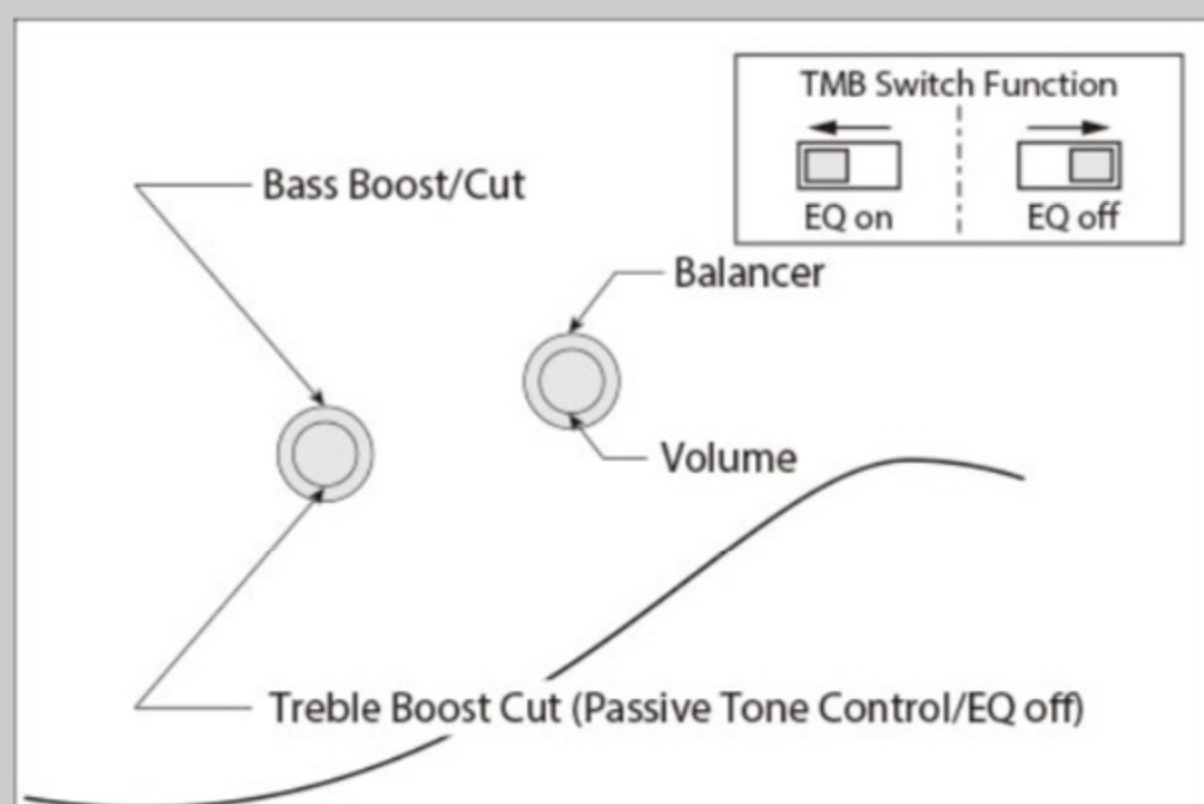

TMB2000 01 *Prestige*

MADE IN JAPAN

AWL : Antique White Blonde Low Gloss

COLOR VARIATION :

SHARE :  

SPEC

SPEC

neck type	TMB4 / Maple neck
top/back/body	Alder body
fretboard	Bound Rosewood / Acrylic block inlay
fret	Medium frets / Prestige fret edge treatment
number of frets	20
bridge	Gotoh® 203B-4 bridge
string space	19mm
neck pickup	Nordstrand™ NP4 neck pickup (Passive)
bridge pickup	Nordstrand™ NJ4 bridge pickup (Passive)
equaliser	Ibanez Custom Electronics 2-band EQ w/EQ bypass slide switch (passive tone control on treble pot)
factory tuning	1G, 2D, 3A, 4E
string gauge	045./065./085./105
hardware color	Chrome

NECK DIMENSIONS

Scale :	864mm/34"
a : Width	41mm at NUT
b : Width	62mm at 20F
c : Thickness	21.5mm at 1F
d : Thickness	24.5mm at 12F
Radius :	250mmR

CONTROLS

FREQUENCY RESPONSE

OTHERS

Hardshell case included