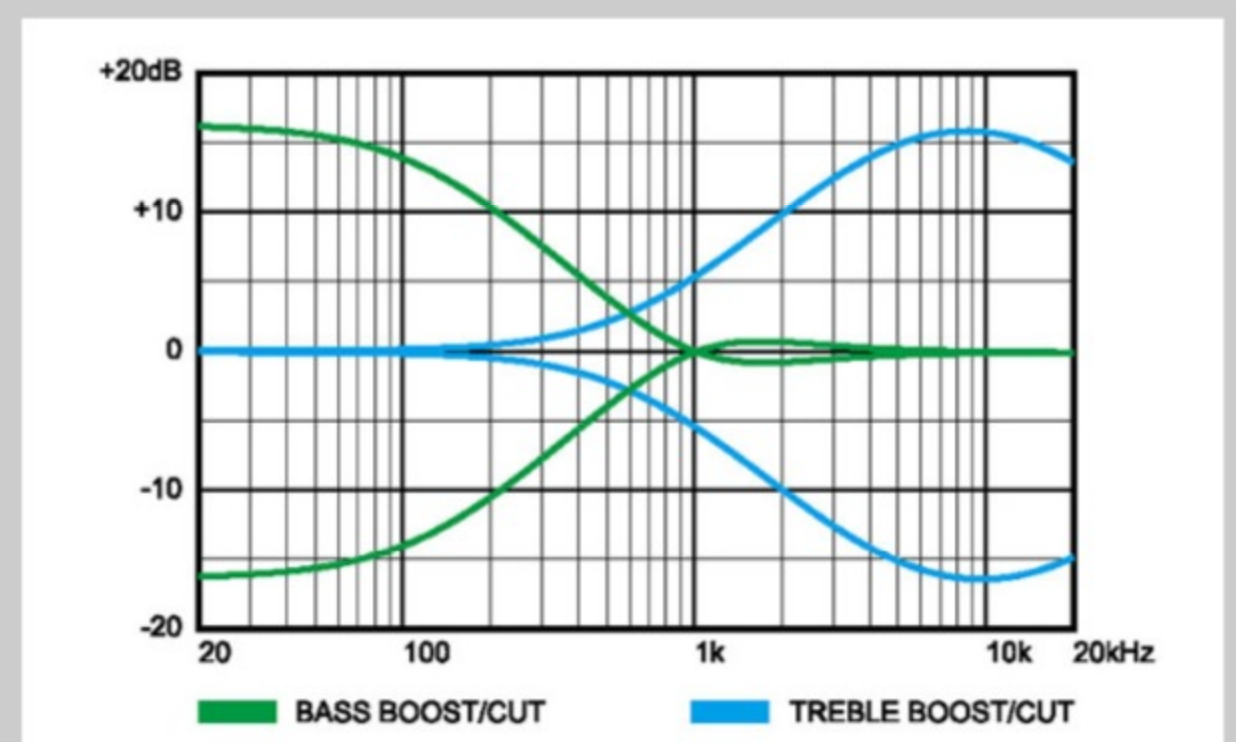

NECK DIMENSIONS

Scale :	864mm/34"
a : Width	41mm at NUT
b : Width	62mm at 20F
c : Thickness	21.5mm at 1F
d : Thickness	24.5mm at 12F
Radius :	250mmR

CONTROLS

FREQUENCY RESPONSE

OTHERS

Hardshell case included