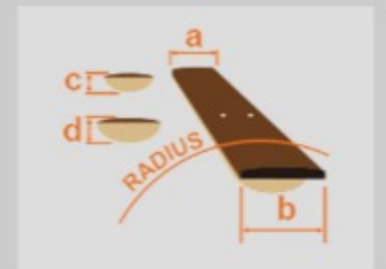

TMB2000 01 *Prestige*

MADE IN JAPAN

AWL : Antique White Blonde Low Gloss

COLOR VARIATION :

SHARE :  

SPEC

SPEC

neck type	TMB4 / Maple neck
top/back/body	Alder body
fretboard	Bound Rosewood / Acrylic block inlay
fret	Medium frets / Prestige fret edge treatment
number of frets	20
bridge	Gotoh® 203B-4 bridge
string space	19mm
neck pickup	Nordstrand™ NP4 neck pickup (Passive)
bridge pickup	Nordstrand™ NJ4 bridge pickup (Passive)
equaliser	Ibanez Custom Electronics 2-band EQ w/EQ bypass slide switch (passive tone control on treble pot)
factory tuning	1G, 2D, 3A, 4E
string gauge	045./065./085./105
hardware color	Chrome

NECK DIMENSIONS

Scale :	864mm/34"
a : Width	41mm at NUT
b : Width	62mm at 20F
c : Thickness	21.5mm at 1F
d : Thickness	24.5mm at 12F
Radius :	250mmR

CONTROLS

FREQUENCY RESPONSE

OTHERS

Hardshell case included