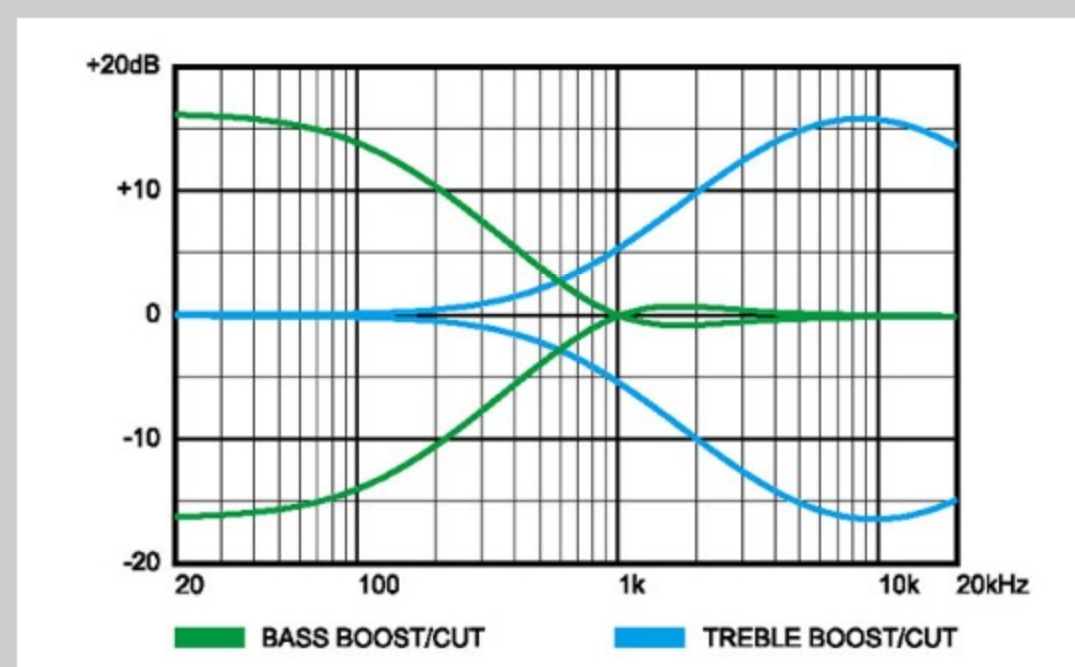

NECK DIMENSIONS

Scale :	864mm/34"
a : Width	41mm at NUT
b : Width	62mm at 20F
c : Thickness	21.5mm at 1F
d : Thickness	24.5mm at 12F
Radius :	240mmR

CONTROLS

FREQUENCY RESPONSE

OTHERS

Recommended Case WB200C