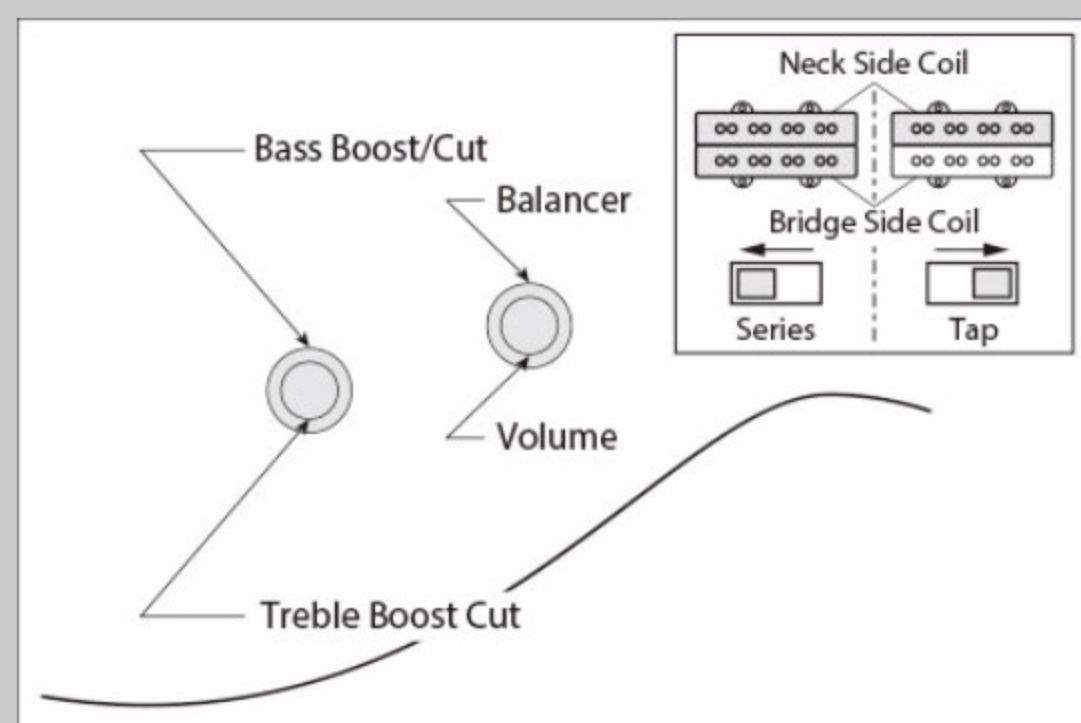

TMB300

MFT : Metallic Forest

COLOR VARIATION : 

SHARE :  

SPEC

SPEC

neck type	TMB4 / Maple neck
top/back/body	Poplar body
fretboard	Bound Jatoba / Acrylic block inlay
fret	Medium frets
bridge	B10 bridge (19mm string spacing)
neck pickup	Dynamix P neck pickup (Passive)
bridge pickup	Dynamix J2 bridge pickup (Passive)
equaliser	Ibanez Custom Electronics 2-band EQ w/ Series-Tap slide switch
hardware color	Chrome

NECK DIMENSIONS

Scale :	864mm/34"
a : Width	41mm at NUT
b : Width	62mm at 20F
c : Thickness	21.5mm at 1F
d : Thickness	24.5mm at 12F
Radius :	240mmR

CONTROLS

FREQUENCY RESPONSE

OTHERS

Recommended Case WB200C