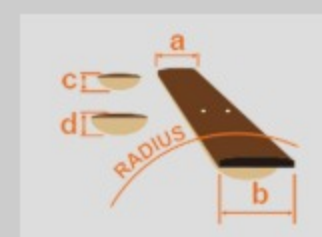

TMB300

MFT : Metallic Forest

COLOR VARIATION : 

SHARE :  

SPEC

SPEC

neck type	TMB4 / Maple neck
top/back/body	Poplar body
fretboard	Bound Jatoba / Acrylic block inlay
fret	Medium frets
bridge	B10 bridge (19mm string spacing)
neck pickup	Dynamix P neck pickup (Passive)
bridge pickup	Dynamix J2 bridge pickup (Passive)
equaliser	Ibanez Custom Electronics 2-band EQ w/ Series-Tap slide switch
hardware color	Chrome

NECK DIMENSIONS

Scale :	864mm/34"
a : Width	41mm at NUT
b : Width	62mm at 20F
c : Thickness	21.5mm at 1F
d : Thickness	24.5mm at 12F
Radius :	240mmR

CONTROLS

FREQUENCY RESPONSE

OTHERS

Recommended Case WB200C