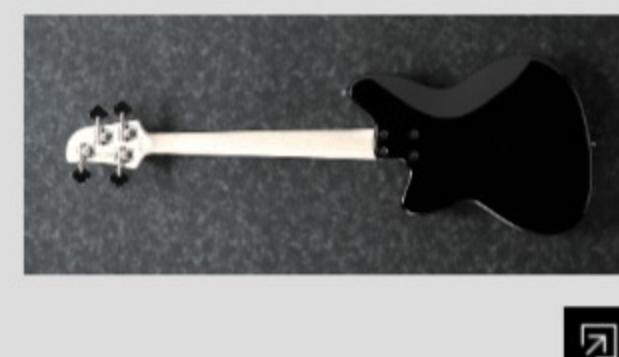

# TMB30 02

BK : Black

COLOR VARIATION :

SHARE :  

### SPEC

neck type	TMB4 / Maple neck
top/back/body	Poplar body
fretboard	Jatoba / White dot inlay
fret	Medium frets
bridge	B10 bridge
string space	19mm
neck pickup	Dynamix P neck pickup (Passive)
bridge pickup	Dynamix J bridge pickup (Passive)
hardware color	Chrome