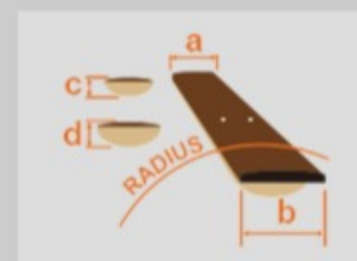

# TMB30 02

BK : Black

COLOR VARIATION :

SHARE :  

### SPEC

neck type	TMB4 / Maple neck
top/back/body	Poplar body
fretboard	Jatoba / White dot inlay
fret	Medium frets
bridge	B10 bridge
string space	19mm
neck pickup	Dynamix P neck pickup (Passive)
bridge pickup	Dynamix J bridge pickup (Passive)
hardware color	Chrome

### NECK DIMENSIONS

Scale :	762mm/30"
a : Width	41mm at NUT
b : Width	62mm at 20F
c : Thickness	21.5mm at 1F
d : Thickness	24.5mm at 12F
Radius :	240mmR