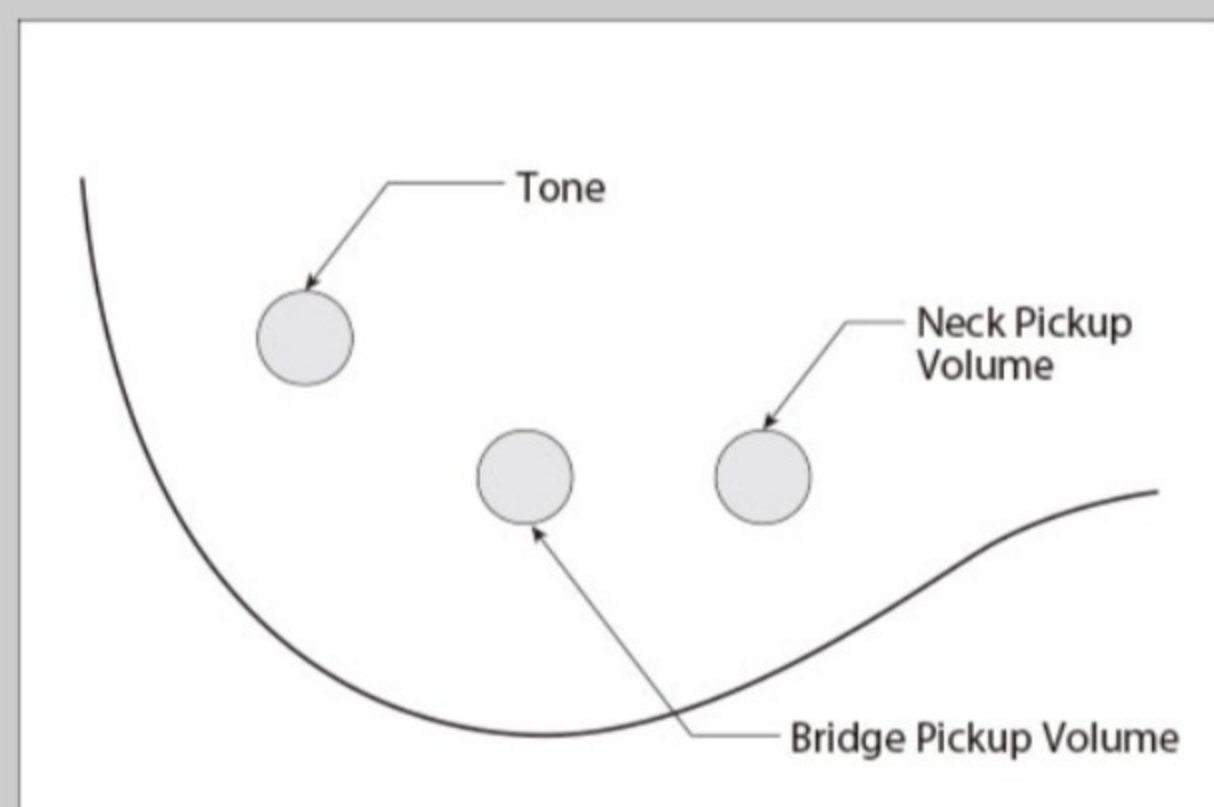

CONTROLS

OTHERS

Recommended Bag IBB924-BK