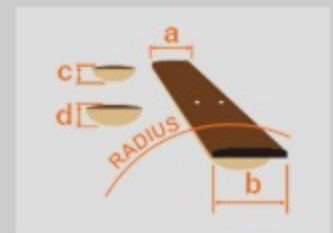

TMB30

BK : Black

COLOR VARIATION :

SHARE : [f](#) [t](#)

SPEC

SPEC

neck type	TMB4 / Maple neck
top/back/body	Poplar body
fretboard	Jatoba fretboard / White dot inlay
fret	Medium frets
number of frets	20
bridge	B10 bridge
string space	19mm
neck pickup	Dynamix P neck pickup (Passive)
bridge pickup	Dynamix J bridge pickup (Passive)
factory tuning	1G,2D,3A,4E
string gauge	.045/.065/.085/.105
hardware color	Chrome

NECK DIMENSIONS

Scale :	762mm/30"
a : Width	41mm at NUT
b : Width	62mm at 20F
c : Thickness	21.5mm at 1F
d : Thickness	24.5mm at 12F
Radius :	240mmR

CONTROLS

OTHERS

Recommended Bag IBB724BK