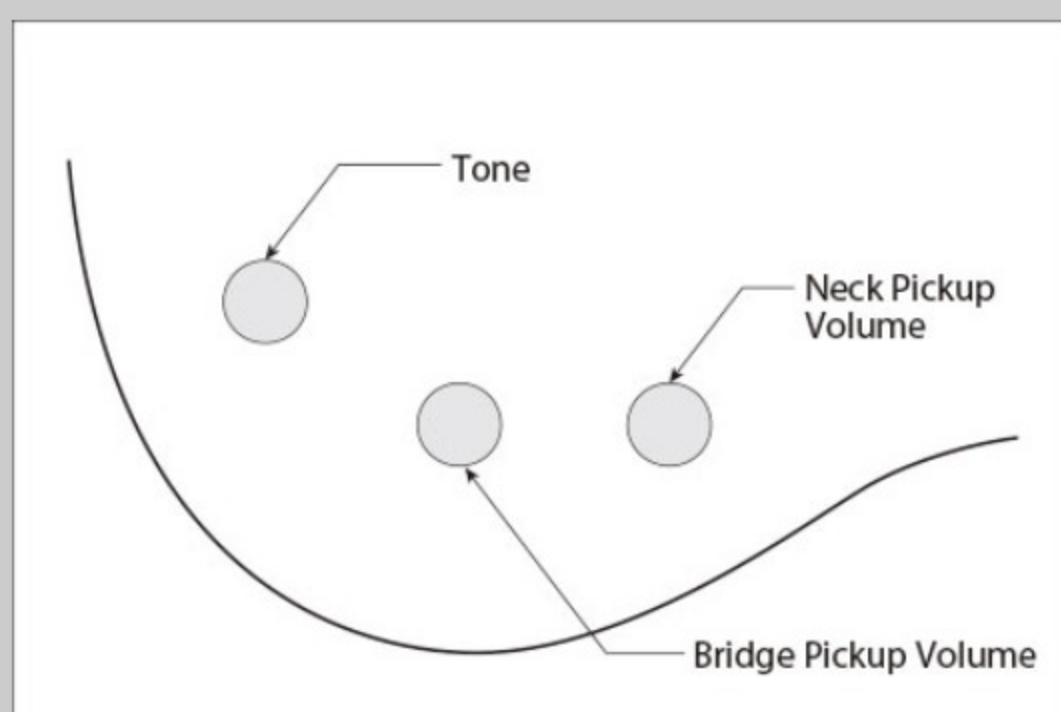

TMB30

BK : Black

COLOR VARIATION :

SHARE : [f](#) [t](#)

SPEC

SPEC

neck type	TMB4 / Maple neck
top/back/body	Poplar body
fretboard	Jatoba fretboard / White dot inlay
fret	Medium frets
number of frets	20
bridge	B10 bridge
string space	19mm
neck pickup	Dynamix P neck pickup (Passive)
bridge pickup	Dynamix J bridge pickup (Passive)
factory tuning	1G,2D,3A,4E
string gauge	.045/.065/.085/.105
hardware color	Chrome

NECK DIMENSIONS

Scale :	762mm/30"
a : Width	41mm at NUT
b : Width	62mm at 20F
c : Thickness	21.5mm at 1F
d : Thickness	24.5mm at 12F
Radius :	240mmR

CONTROLS

OTHERS

Recommended Bag IBB724BK