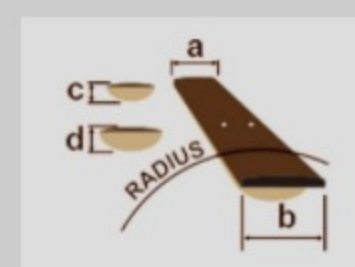

TMB310

COLOR VARIATION :

SVP : Silver Sparkle
オープン価格

SHARE : [f](#) [t](#)

SPEC

SPEC

neck type	TMB4 neck / Maple
top/back/body	Poplar body
fretboard	Bound Jatoba / Acrylic block inlay
fret	Medium frets
bridge	B10 bridge
string space	19mm
neck pickup	Dynamix P neck pickup (Passive)
bridge pickup	Dynamix J2 bridge pickup (Passive)
equaliser	Ibanez Custom Electronics 2-band EQ w/ Series-Tap slide switch
hardware color	Chrome

NECK DIMENSIONS

Scale :	864mm/34"
a : Width	41mm at NUT
b : Width	62mm at 20F
c : Thickness	21.5mm at 1F
d : Thickness	24.5mm at 12F
Radius :	240mmR

DESCRIPTION +

CONTROLS

DESCRIPTION

+

FREQUENCY RESPONSE

DESCRIPTION