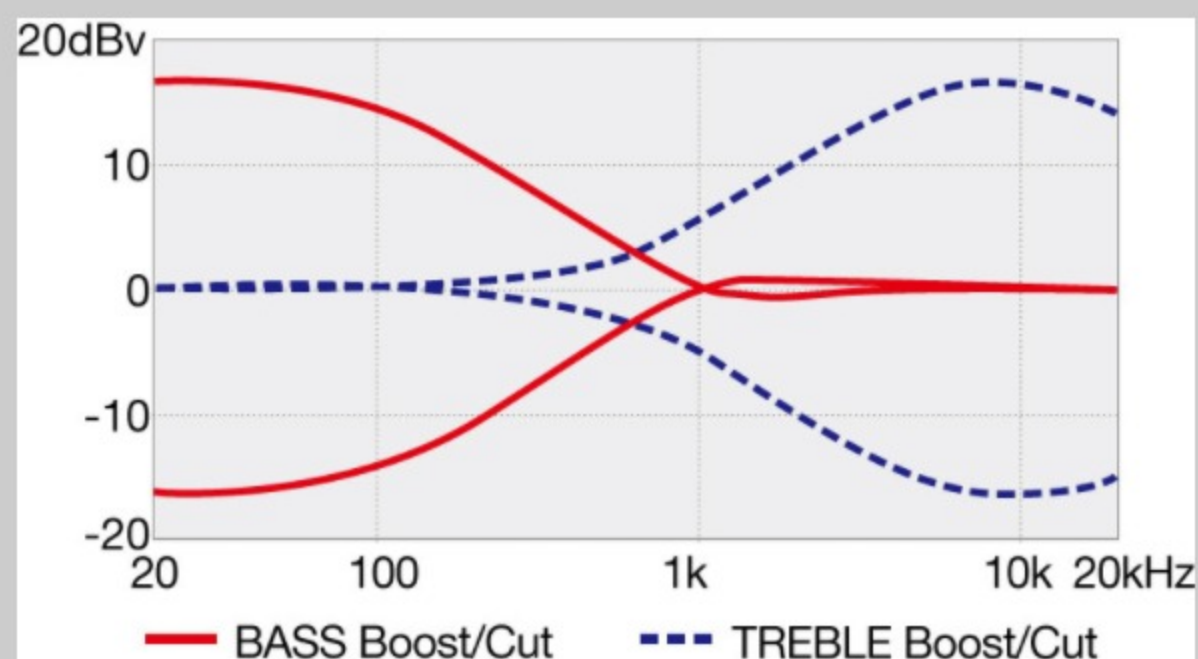

NECK DIMENSIONS

Scale :	864mm/34"
a : Width	41mm at NUT
b : Width	62mm at 20F
c : Thickness	21.5mm at 1F
d : Thickness	24.5mm at 12F
Radius :	240mmR

DESCRIPTION +

CONTROLS

DESCRIPTION

+

FREQUENCY RESPONSE

DESCRIPTION