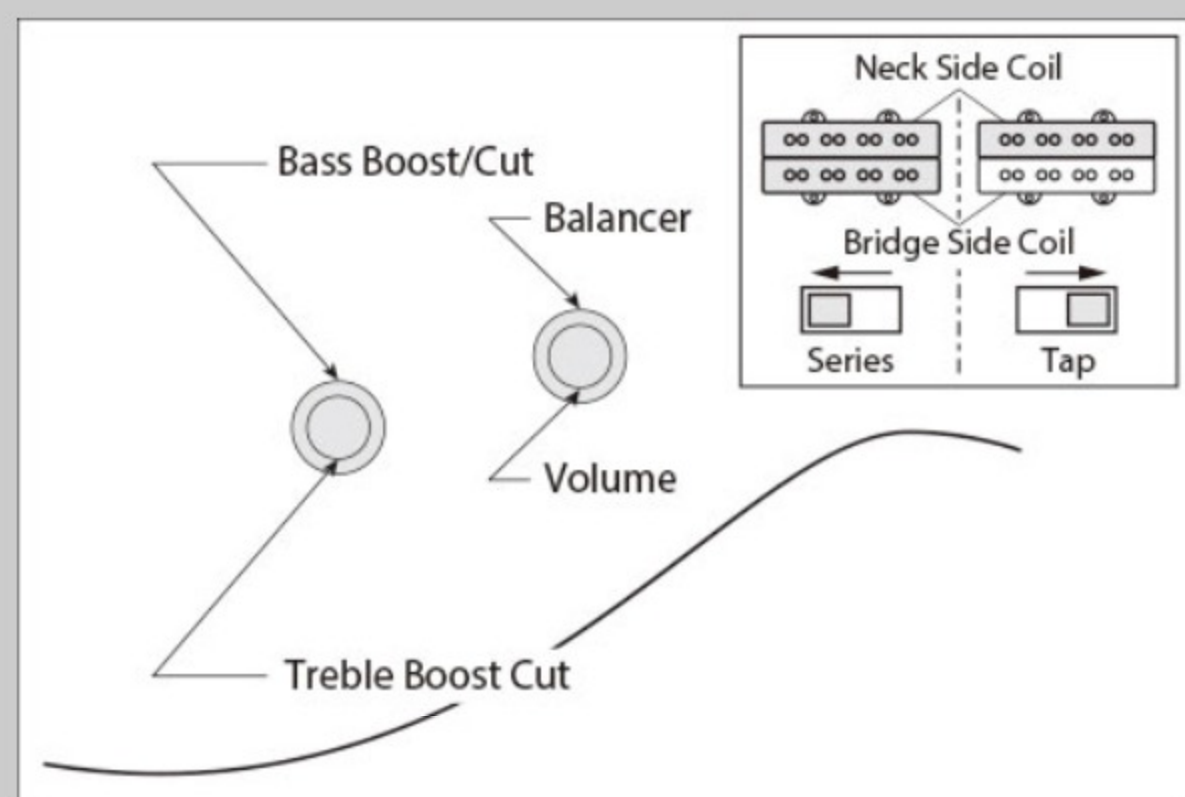

TMB310

COLOR VARIATION :

SVP : Silver Sparkle
オープン価格

SHARE : [f](#) [t](#)

SPEC

SPEC

neck type	TMB4 neck / Maple
top/back/body	Poplar body
fretboard	Bound Jatoba / Acrylic block inlay
fret	Medium frets
bridge	B10 bridge
string space	19mm
neck pickup	Dynamix P neck pickup (Passive)
bridge pickup	Dynamix J2 bridge pickup (Passive)
equaliser	Ibanez Custom Electronics 2-band EQ w/ Series-Tap slide switch
hardware color	Chrome

NECK DIMENSIONS

Scale :	864mm/34"
a : Width	41mm at NUT
b : Width	62mm at 20F
c : Thickness	21.5mm at 1F
d : Thickness	24.5mm at 12F
Radius :	240mmR

DESCRIPTION +

CONTROLS

DESCRIPTION

+

FREQUENCY RESPONSE

DESCRIPTION