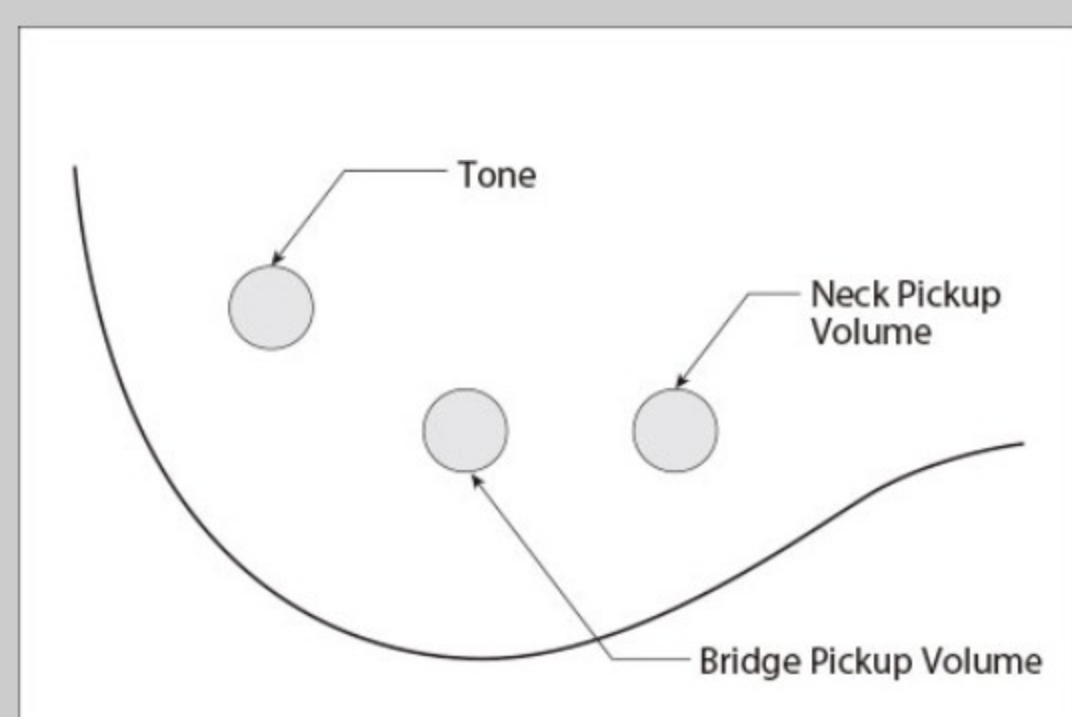

TMB35

MGR : Mint Green

COLOR VARIATION :

SHARE :  

SPEC

SPEC

neck type	TMB5 / Maple neck
top/back/body	Poplar body
fretboard	Jatoba fretboard / White dot inlay
fret	Medium frets
number of frets	20
bridge	B15W bridge
string space	18mm
neck pickup	Dynamix P neck pickup (Passive)
bridge pickup	Dynamix J bridge pickup (Passive)
factory tuning	1G,2D,3A,4E,5B
string gauge	.045/.065/.085/.105/.130
hardware color	Chrome

NECK DIMENSIONS

Scale :	762mm/30"
a : Width	45mm at NUT
b : Width	72mm at 20F
c : Thickness	21.5mm at 1F
d : Thickness	24.5mm at 12F
Radius :	305mmR

CONTROLS

OTHERS

Recommended Bag IBB724BK