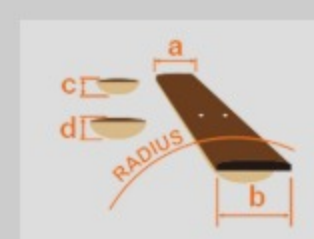

TMB35

MGR : Mint Green

COLOR VARIATION :

SHARE :  

SPEC

SPEC

neck type	TMB5 / Maple neck
top/back/body	Poplar body
fretboard	Jatoba fretboard / White dot inlay
fret	Medium frets
number of frets	20
bridge	B15W bridge
string space	18mm
neck pickup	Dynamix P neck pickup (Passive)
bridge pickup	Dynamix J bridge pickup (Passive)
factory tuning	1G,2D,3A,4E,5B
string gauge	.045/.065/.085/.105/.130
hardware color	Chrome

NECK DIMENSIONS

Scale :	762mm/30"
a : Width	45mm at NUT
b : Width	72mm at 20F
c : Thickness	21.5mm at 1F
d : Thickness	24.5mm at 12F
Radius :	305mmR

CONTROLS

OTHERS

Recommended Bag IBB724BK