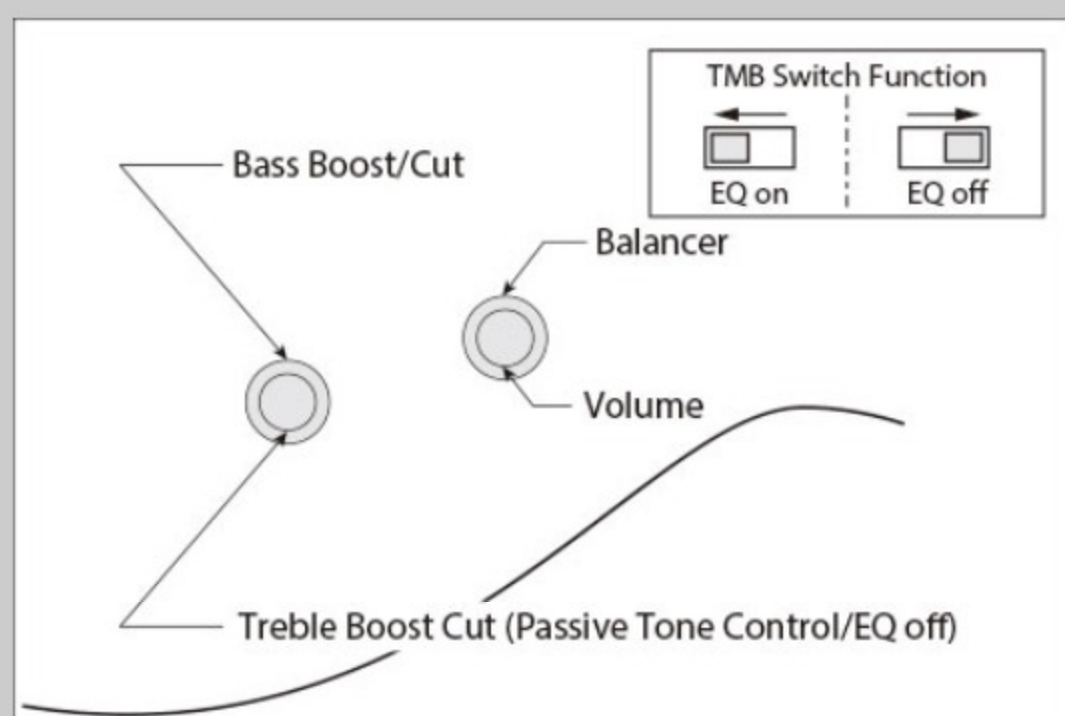

TMB500

MFT : Metallic Forest

COLOR VARIATION : 

SHARE :  

SPEC

SPEC

neck type	TMB4 / Roasted Maple neck
top/back/body	Okoume body
fretboard	Roasted Maple fretboard / Black dot inlay
fret	Medium frets
number of frets	20
bridge	B10 bridge
string space	19mm
neck pickup	Nordstrand™ CND P neck pickup (Passive)
bridge pickup	Nordstrand™ CND J bridge pickup (Passive)
equaliser	Ibanez Custom Electronics 2-band EQ
factory tuning	1G,2D,3A,4E
strings	D'Addario® EXL165
string gauge	.045/.065/.085/.105
hardware color	Chrome

NECK DIMENSIONS

Scale :	864mm/34"
a : Width	41mm at NUT
b : Width	62mm at 20F
c : Thickness	21.5mm at 1F
d : Thickness	24.5mm at 12F
Radius :	240mmR

CONTROLS

FREQUENCY RESPONSE

OTHERS

Recommended Case WB250C