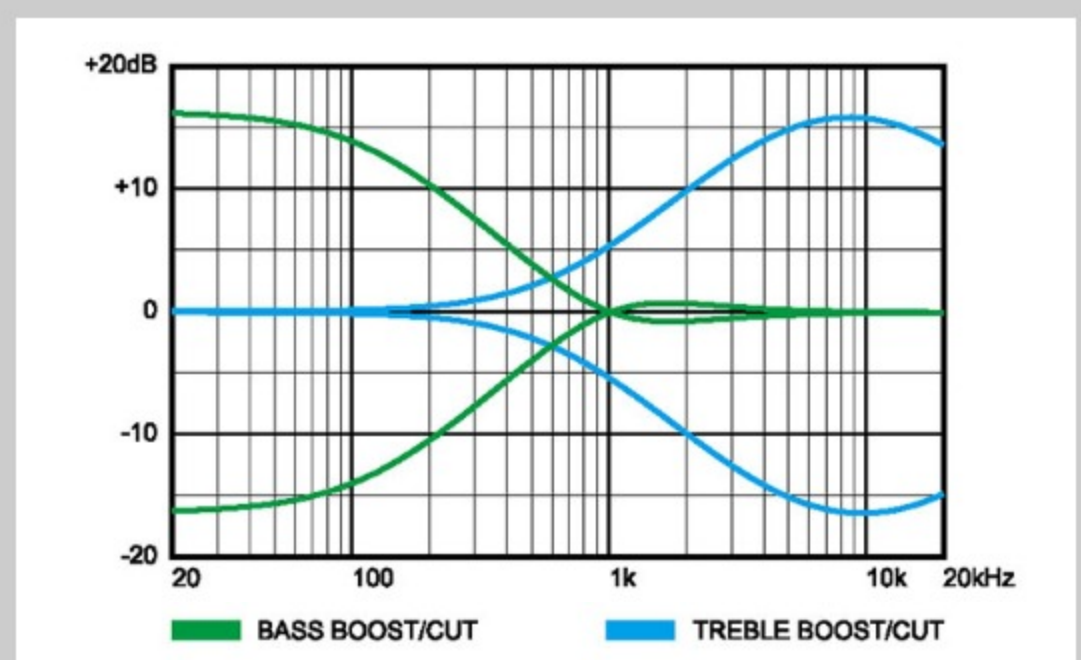

NECK DIMENSIONS

Scale :	864mm/34"
a : Width	41mm at NUT
b : Width	62mm at 20F
c : Thickness	21.5mm at 1F
d : Thickness	24.5mm at 12F
Radius :	240mmR

CONTROLS

FREQUENCY RESPONSE

OTHERS

Recommended Case WB250C