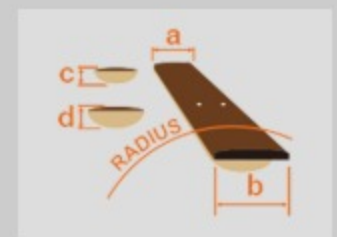

TMB500

MFT : Metallic Forest

COLOR VARIATION : 

SHARE :  

SPEC

SPEC

neck type	TMB4 / Roasted Maple neck
top/back/body	Okoume body
fretboard	Roasted Maple fretboard / Black dot inlay
fret	Medium frets
number of frets	20
bridge	B10 bridge
string space	19mm
neck pickup	Nordstrand™ CND P neck pickup (Passive)
bridge pickup	Nordstrand™ CND J bridge pickup (Passive)
equaliser	Ibanez Custom Electronics 2-band EQ
factory tuning	1G,2D,3A,4E
strings	D'Addario® EXL165
string gauge	.045/.065/.085/.105
hardware color	Chrome

NECK DIMENSIONS

Scale :	864mm/34"
a : Width	41mm at NUT
b : Width	62mm at 20F
c : Thickness	21.5mm at 1F
d : Thickness	24.5mm at 12F
Radius :	240mmR

CONTROLS

FREQUENCY RESPONSE

OTHERS

Recommended Case WB250C