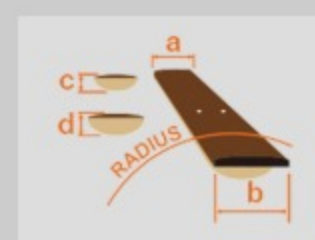

### SPEC

neck type	TMB5 / Roasted Maple neck
top/back/body	Okoume body
fretboard	Roasted Maple fretboard / Black dot inlay
fret	Medium frets
number of frets	20
bridge	B15W bridge
string space	18mm
neck pickup	Nordstrand™ CND P neck pickup (Passive)
bridge pickup	Nordstrand™ CND J bridge pickup (Passive)
equaliser	Ibanez Custom Electronics 2-band EQ
factory tuning	1G,2D,3A,4E,5B
strings	D'Addario® EXL165 + .130
string gauge	.045/.065/.085/.105/.130
hardware color	Chrome

### NECK DIMENSIONS

Scale :	864mm/34"
a : Width	45mm at NUT
b : Width	72mm at 20F
c : Thickness	21.5mm at 1F
d : Thickness	24.5mm at 12F
Radius :	240mmR