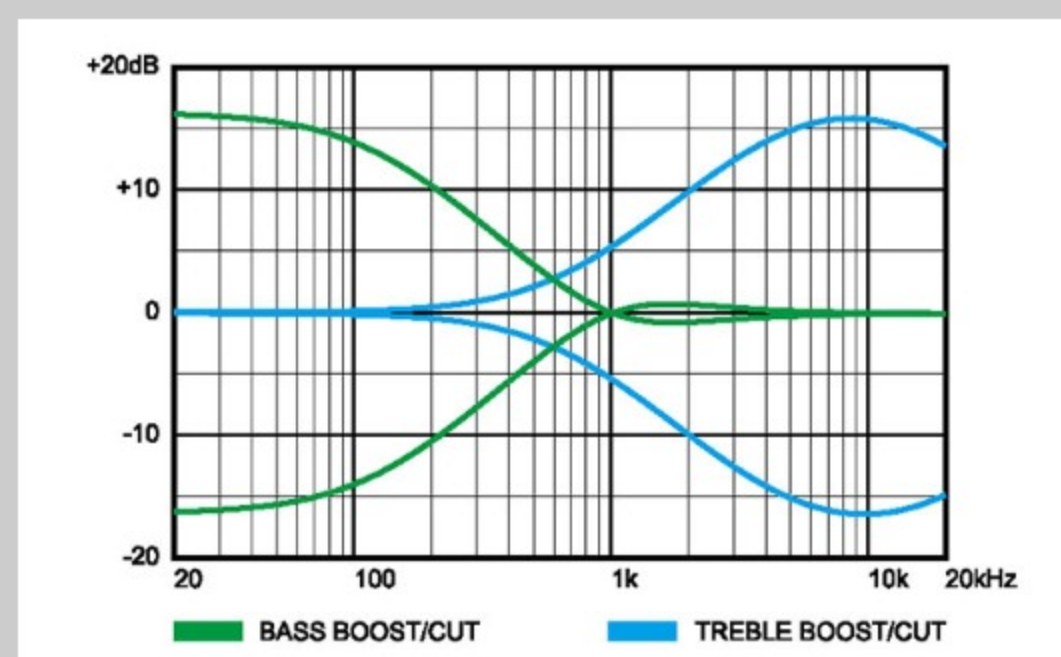

FREQUENCY RESPONSE

OTHERS

Recommended Case WB250C