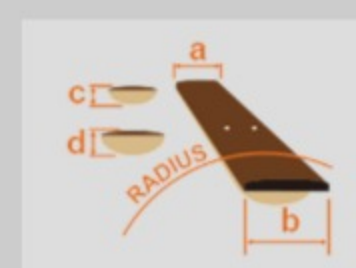

TMB600 02

NT : Natural

COLOR VARIATION :

SHARE :  

SPEC

SPEC

neck type	TMB4 / Maple neck
top/back/body	Ash body
fretboard	Bound Jatoba / Acrylic block inlay
fret	Medium frets
bridge	B10 bridge
string space	19mm
neck pickup	Nordstrand™ CND P neck pickup (Passive)
bridge pickup	Nordstrand™ CND J bridge pickup (Passive)
equaliser	Ibanez Custom Electronics 2-band EQ w/EQ bypass slide switch (passive tone control on treble pot)
hardware color	Chrome

NECK DIMENSIONS

Scale :	864mm/34"
a : Width	41mm at NUT
b : Width	62mm at 20F
c : Thickness	21.5mm at 1F
d : Thickness	24.5mm at 12F
Radius :	240mmR

CONTROLS

FREQUENCY RESPONSE

OTHERS

Recommended Case WB250C