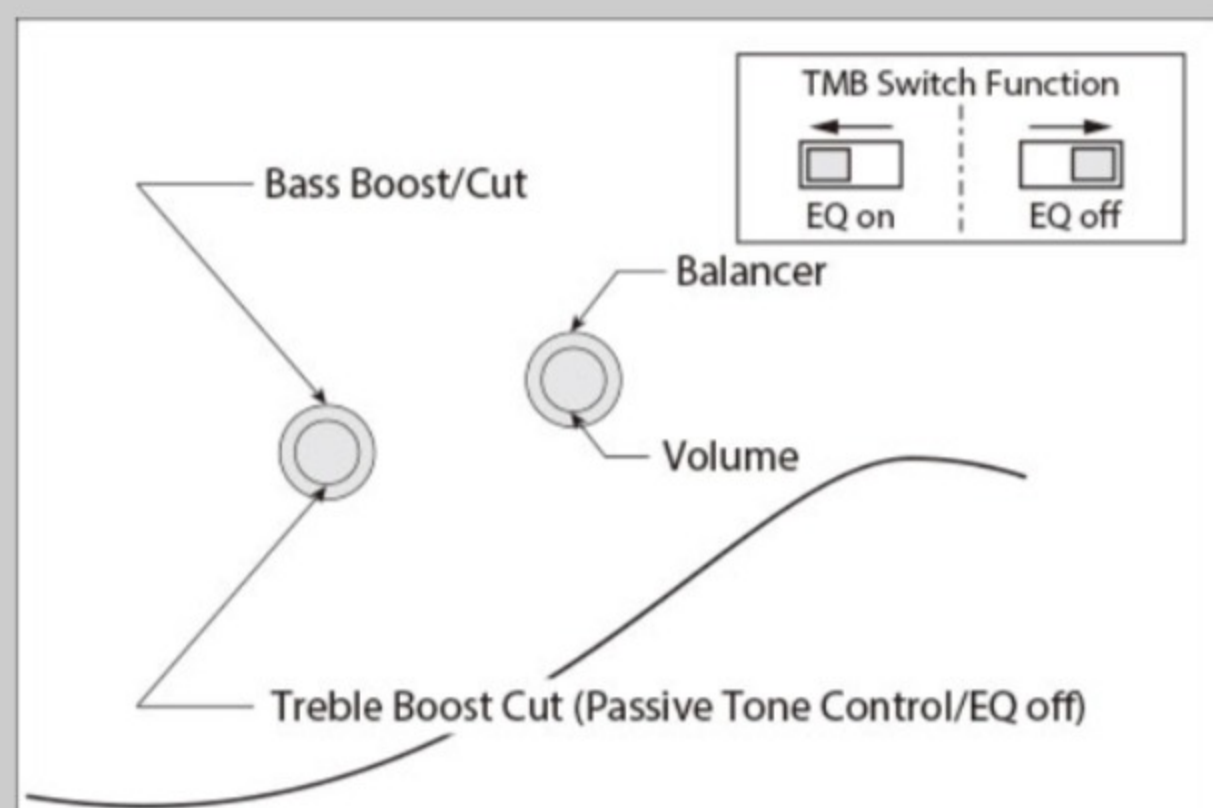

TMB600 02

NT : Natural

COLOR VARIATION :

SHARE :  

SPEC

SPEC

neck type	TMB4 / Maple neck
top/back/body	Ash body
fretboard	Bound Jatoba / Acrylic block inlay
fret	Medium frets
bridge	B10 bridge
string space	19mm
neck pickup	Nordstrand™ CND P neck pickup (Passive)
bridge pickup	Nordstrand™ CND J bridge pickup (Passive)
equaliser	Ibanez Custom Electronics 2-band EQ w/EQ bypass slide switch (passive tone control on treble pot)
hardware color	Chrome

NECK DIMENSIONS

Scale :	864mm/34"
a : Width	41mm at NUT
b : Width	62mm at 20F
c : Thickness	21.5mm at 1F
d : Thickness	24.5mm at 12F
Radius :	240mmR

CONTROLS

FREQUENCY RESPONSE

OTHERS

Recommended Case WB250C