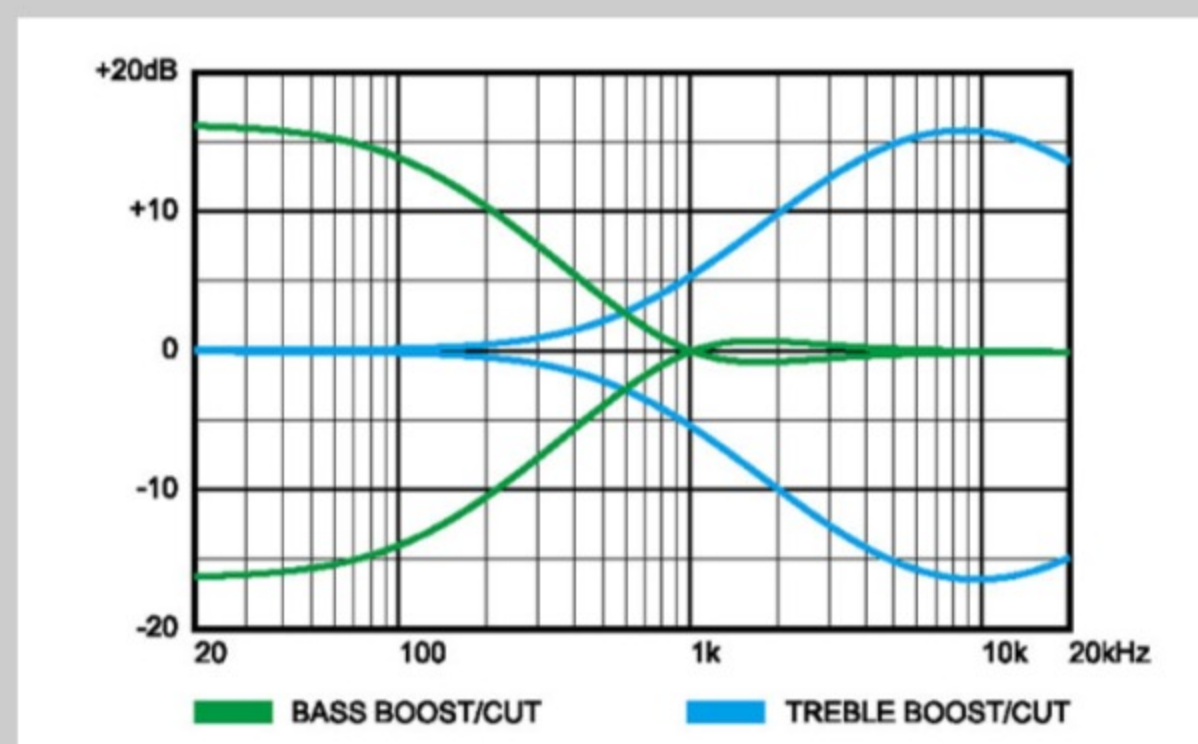

NECK DIMENSIONS

Scale :	864mm/34"
a : Width	41mm at NUT
b : Width	62mm at 20F
c : Thickness	21.5mm at 1F
d : Thickness	24.5mm at 12F
Radius :	240mmR

CONTROLS

FREQUENCY RESPONSE

OTHERS

Recommended Case WB250C