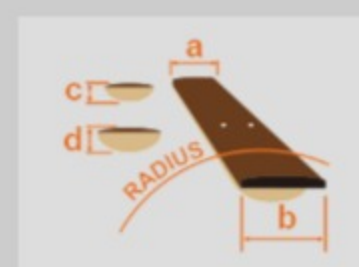

# TMB605 02

NT : Natural

COLOR VARIATION :

SHARE :  

### SPEC

neck type	TMB5 / Maple neck
top/back/body	Ash body
fretboard	Bound Jatoba / Acrylic block inlay
fret	Medium frets
bridge	B15W bridge
string space	18mm
neck pickup	Nordstrand™ CND P neck pickup (Passive)
bridge pickup	Nordstrand™ CND J bridge pickup (Passive)
equaliser	Ibanez Custom Electronics 2-band EQ w/EQ bypass slide switch (passive tone control on treble pot)
hardware color	Chrome

### NECK DIMENSIONS

Scale :	864mm/34"
a : Width	45mm at NUT
b : Width	72mm at 20F
c : Thickness	21.5mm at 1F
d : Thickness	24.5mm at 12F
Radius :	240mmR