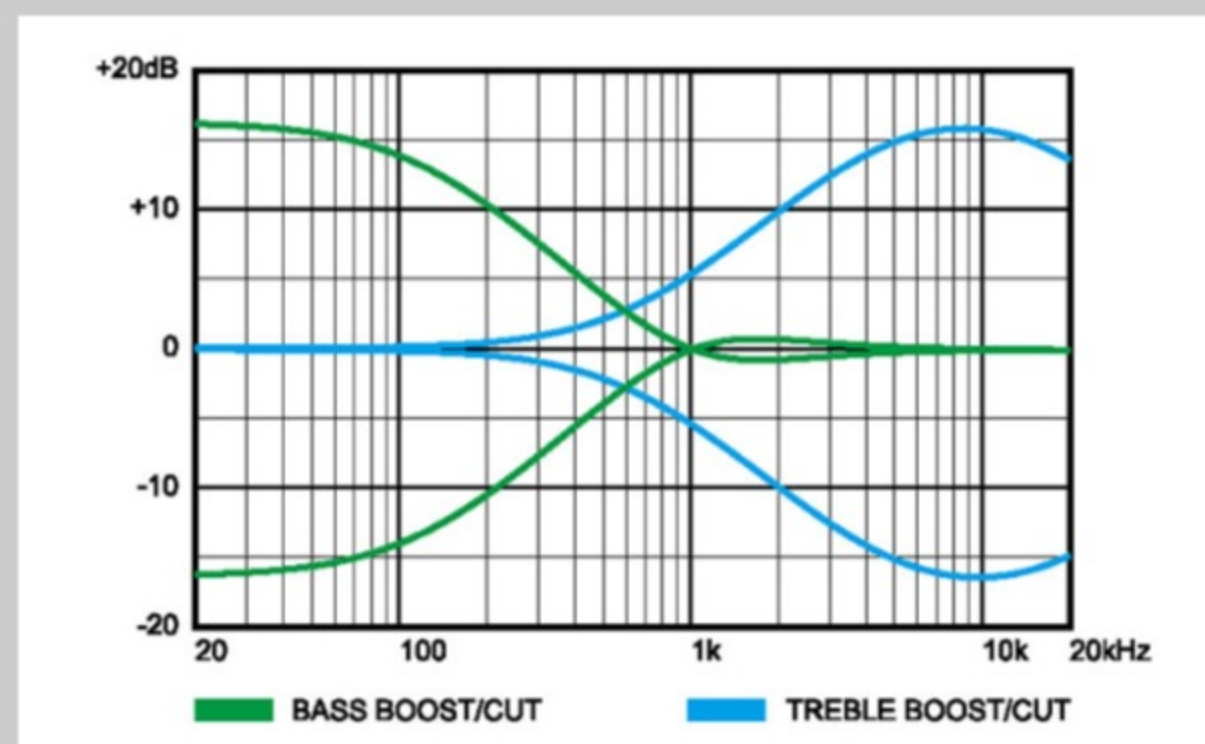

FREQUENCY RESPONSE

OTHERS

Recommended Case WB250C