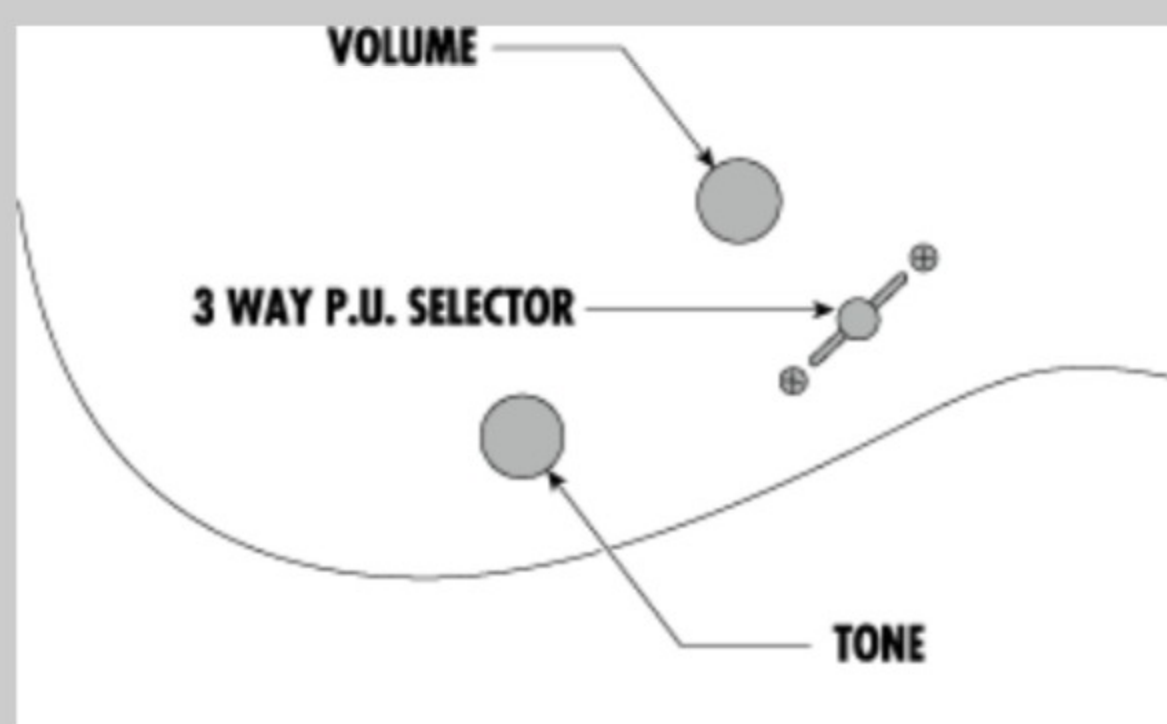

NECK DIMENSIONS

Scale :	648mm/25.5"
a : Width	48mm at NUT
b : Width	68mm at 24F
c : Thickness	19mm at 1F
d : Thickness	21mm at 12F
Radius :	400mmR

SWITCHING SYSTEM

CONTROLS

OTHERS

Recommended Case	M300C
Gotoh® machine heads	
Luminescent side dot inlay	