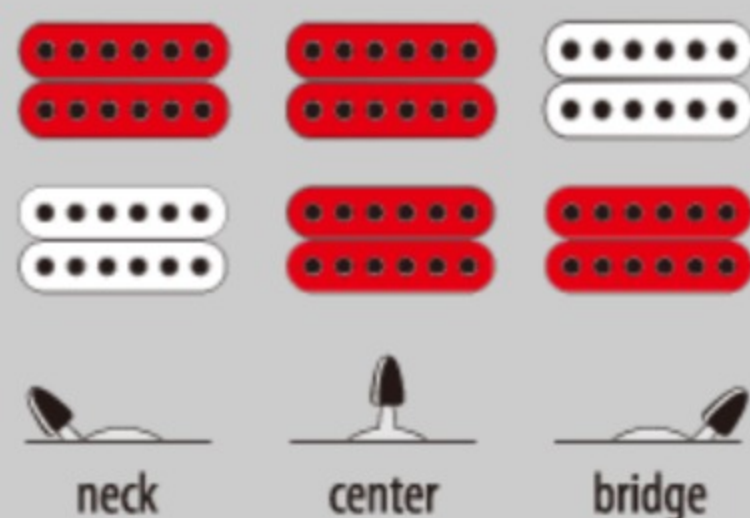

APEX30

MGM : Metallic Gray Matte

COLOR VARIATION :

SHARE :  

ARTIST DETAIL >

SPEC

SPEC

neck type	Wizard II-7 / 3pc Maple neck
top/back/body	Maple top / Nyatoh body
fretboard	Ebony fretboard
fret	Jumbo frets
number of frets	24
bridge	Evertune bridge
string space	10.3mm
neck pickup	DiMarzio® Blaze™ (H) neck pickup (Passive/Ceramic)
bridge pickup	DiMarzio® Blaze™ (H) bridge pickup (Passive/Ceramic)
factory tuning	1D,2A,3F,4C,5G,6D,7A
strings	D'Addario® EXL110+.054
string gauge	.010/.013/.017/.026/.036/.046/.054
hardware color	Black

NECK DIMENSIONS

Scale :	648mm/25.5"
a : Width	48mm at NUT
b : Width	68mm at 24F
c : Thickness	19mm at 1F
d : Thickness	21mm at 12F
Radius :	400mmR

SWITCHING SYSTEM

CONTROLS

OTHERS

Recommended Case	M300C
Gotoh® machine heads	
Luminescent side dot inlay	