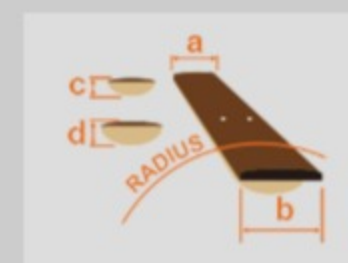

APEX30

MGM : Metallic Gray Matte

COLOR VARIATION :

SHARE :  

ARTIST DETAIL >

SPEC

SPEC

neck type	Wizard II-7 / 3pc Maple neck
top/back/body	Maple top / Nyatoh body
fretboard	Ebony fretboard
fret	Jumbo frets
number of frets	24
bridge	Evertune bridge
string space	10.3mm
neck pickup	DiMarzio® Blaze™ (H) neck pickup (Passive/Ceramic)
bridge pickup	DiMarzio® Blaze™ (H) bridge pickup (Passive/Ceramic)
factory tuning	1D,2A,3F,4C,5G,6D,7A
strings	D'Addario® EXL110+.054
string gauge	.010/.013/.017/.026/.036/.046/.054
hardware color	Black

NECK DIMENSIONS

Scale :	648mm/25.5"
a : Width	48mm at NUT
b : Width	68mm at 24F
c : Thickness	19mm at 1F
d : Thickness	21mm at 12F
Radius :	400mmR

SWITCHING SYSTEM

CONTROLS

OTHERS

Recommended Case	M300C
Gotoh® machine heads	
Luminescent side dot inlay	