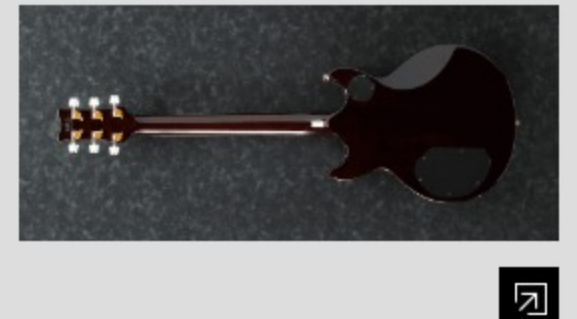

AR2619 *f. custom*

MADE IN JAPAN

AV : Antique Violin

COLOR VARIATION :

SHARE :  

SPEC

SPEC

neck type	AR / 3pc Maple / set-in neck (smooth heel)
top/back/body	Flamed Maple top / African Mahogany body
fretboard	Bound Ebony / Acrylic & Abalone block inlay
fret	Medium frets / Prestige fret edge treatment
bridge	Gibraltar bridge w/Sustain block
string space	10.4mm
tailpiece	Quik Change Classic tailpiece
neck pickup	Super 80 "Flying Finger" (H) neck pickup (Passive/Ceramic)
bridge pickup	Super 80 "Flying Finger" (H) bridge pickup (Passive/Ceramic)
factory tuning	1E, 2B, 3G, 4D, 5A, 6E
string gauge	.010/.013/.017/.026/.036/.046
nut	Bone nut
hardware color	Gold

NECK DIMENSIONS

Scale :	628mm/24.7"
a : Width	43mm at NUT
b : Width	57mm at 22F
c : Thickness	20mm at 1F
d : Thickness	22mm at 12F
Radius :	305mmR

SWITCHING SYSTEM

CONTROLS

OTHERS

- Tri-Sound switches
- Hardshell case included