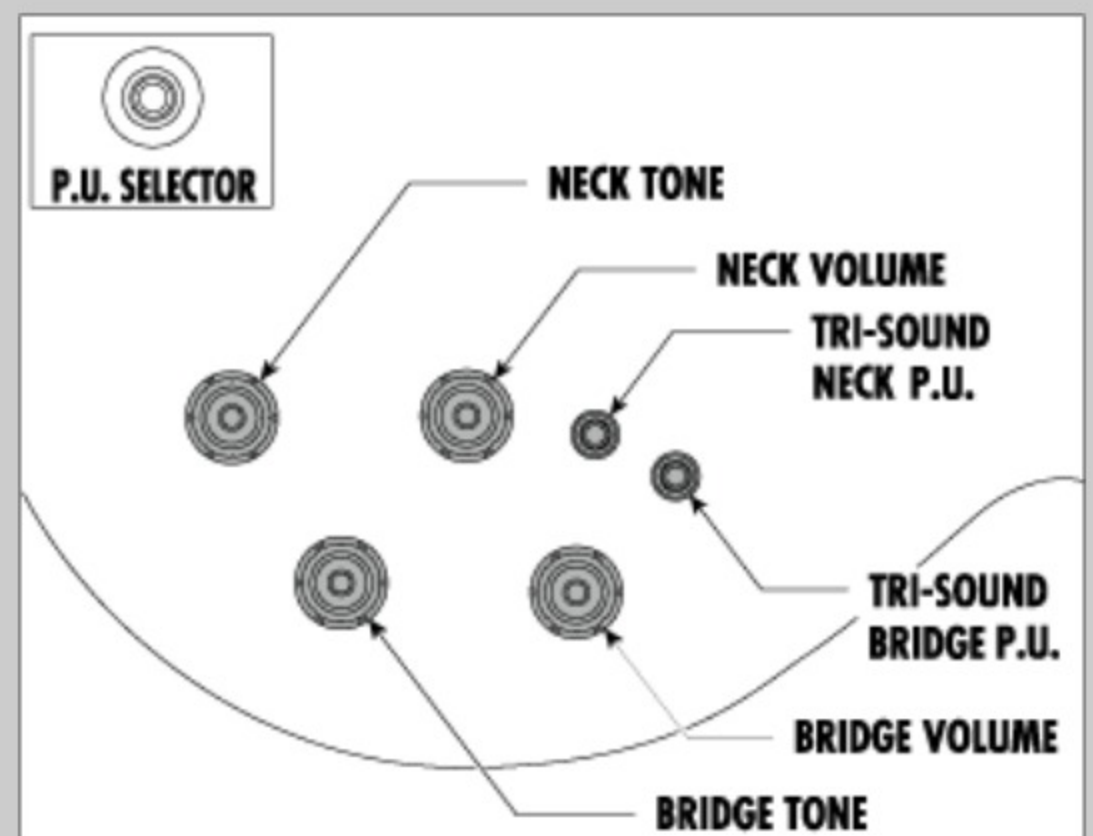

AR2619 *f. custom*

MADE IN JAPAN

AV : Antique Violin

COLOR VARIATION :

SHARE :  

SPEC

SPEC

neck type	AR / 3pc Maple / set-in neck (smooth heel)
top/back/body	Flamed Maple top / African Mahogany body
fretboard	Bound Ebony / Acrylic & Abalone block inlay
fret	Medium frets / Prestige fret edge treatment
bridge	Gibraltar bridge w/Sustain block
string space	10.4mm
tailpiece	Quik Change Classic tailpiece
neck pickup	Super 80 "Flying Finger" (H) neck pickup (Passive/Ceramic)
bridge pickup	Super 80 "Flying Finger" (H) bridge pickup (Passive/Ceramic)
factory tuning	1E, 2B, 3G, 4D, 5A, 6E
string gauge	.010/.013/.017/.026/.036/.046
nut	Bone nut
hardware color	Gold

NECK DIMENSIONS

Scale :	628mm/24.7"
a : Width	43mm at NUT
b : Width	57mm at 22F
c : Thickness	20mm at 1F
d : Thickness	22mm at 12F
Radius :	305mmR

SWITCHING SYSTEM

CONTROLS

OTHERS

- Tri-Sound switches
- Hardshell case included