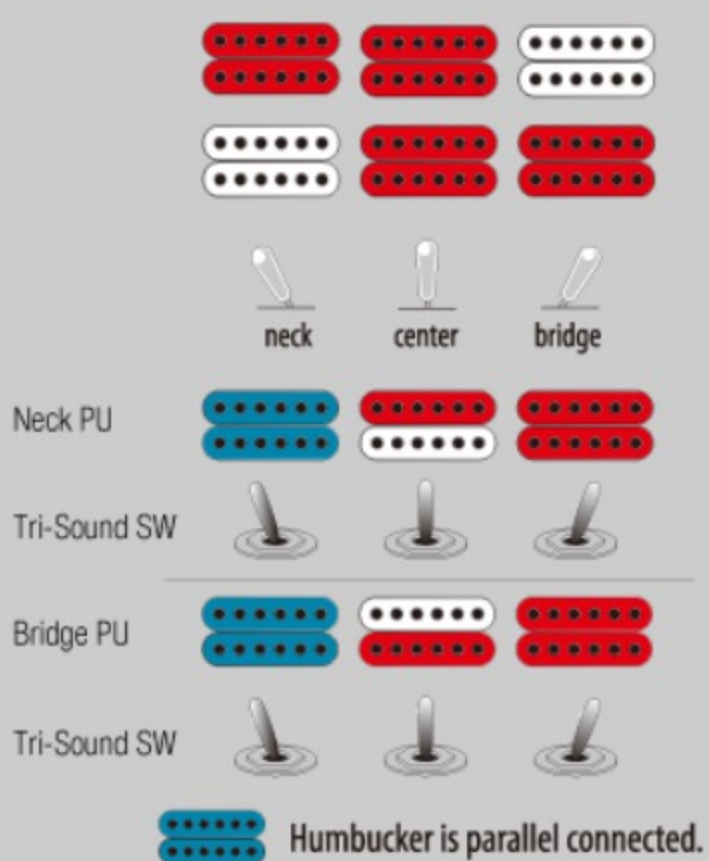

AR2619 *f. custom*

MADE IN JAPAN

AV : Antique Violin

COLOR VARIATION :

SHARE :  

SPEC

SPEC

neck type	AR / 3pc Maple / set-in neck (smooth heel)
top/back/body	Flamed Maple top / African Mahogany body
fretboard	Bound Ebony / Acrylic & Abalone block inlay
fret	Medium frets / Prestige fret edge treatment
bridge	Gibraltar bridge w/Sustain block
string space	10.4mm
tailpiece	Quik Change Classic tailpiece
neck pickup	Super 80 "Flying Finger" (H) neck pickup (Passive/Ceramic)
bridge pickup	Super 80 "Flying Finger" (H) bridge pickup (Passive/Ceramic)
factory tuning	1E, 2B, 3G, 4D, 5A, 6E
string gauge	.010/.013/.017/.026/.036/.046
nut	Bone nut
hardware color	Gold

NECK DIMENSIONS

Scale :	628mm/24.7"
a : Width	43mm at NUT
b : Width	57mm at 22F
c : Thickness	20mm at 1F
d : Thickness	22mm at 12F
Radius :	305mmR

SWITCHING SYSTEM

CONTROLS

OTHERS

- Tri-Sound switches
- Hardshell case included