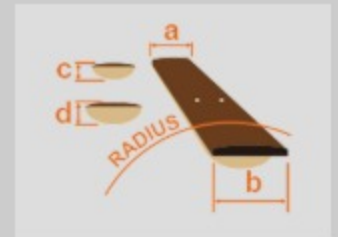

AR2619 *f. custom*

MADE IN JAPAN

AV : Antique Violin

COLOR VARIATION :

SHARE :  

SPEC

SPEC

neck type	AR / 3pc Maple / set-in neck (smooth heel)
top/back/body	Flamed Maple top / African Mahogany body
fretboard	Bound Ebony / Acrylic & Abalone block inlay
fret	Medium frets / Prestige fret edge treatment
bridge	Gibraltar bridge w/Sustain block
string space	10.4mm
tailpiece	Quik Change Classic tailpiece
neck pickup	Super 80 "Flying Finger" (H) neck pickup (Passive/Ceramic)
bridge pickup	Super 80 "Flying Finger" (H) bridge pickup (Passive/Ceramic)
factory tuning	1E, 2B, 3G, 4D, 5A, 6E
string gauge	.010/.013/.017/.026/.036/.046
nut	Bone nut
hardware color	Gold

NECK DIMENSIONS

Scale :	628mm/24.7"
a : Width	43mm at NUT
b : Width	57mm at 22F
c : Thickness	20mm at 1F
d : Thickness	22mm at 12F
Radius :	305mmR

SWITCHING SYSTEM

CONTROLS

OTHERS

- Tri-Sound switches
- Hardshell case included