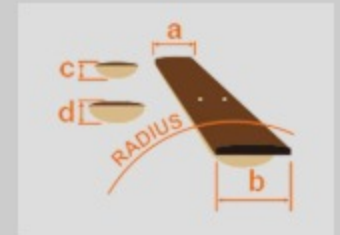

### SPEC

neck type	AR / 3pc Maple / Set-in (smooth heel) neck
top/back/body	Quilted Ash top / Okoume body
fretboard	Bound Jatoba fretboard / Acrylic & Abalone block inlay
fret	Medium frets
number of frets	22
bridge	ART-1 bridge
string space	10.4mm
tailpiece	Quik Change Classic
neck pickup	Super 58 (H) neck pickup (Passive/Alnico)
bridge pickup	Super 58 (H) bridge pickup (Passive/Alnico)
factory tuning	1E,2B,3G,4D,5A,6E
strings	D'Addario® EXL110
string gauge	.010/.013/.017/.026/.036/.046
nut	Plastic
hardware color	Gold

### NECK DIMENSIONS

Scale :	628mm/24.7"
a : Width	43mm at NUT
b : Width	57mm at 22F
c : Thickness	20mm at 1F
d : Thickness	22mm at 9F
Radius :	305mmR