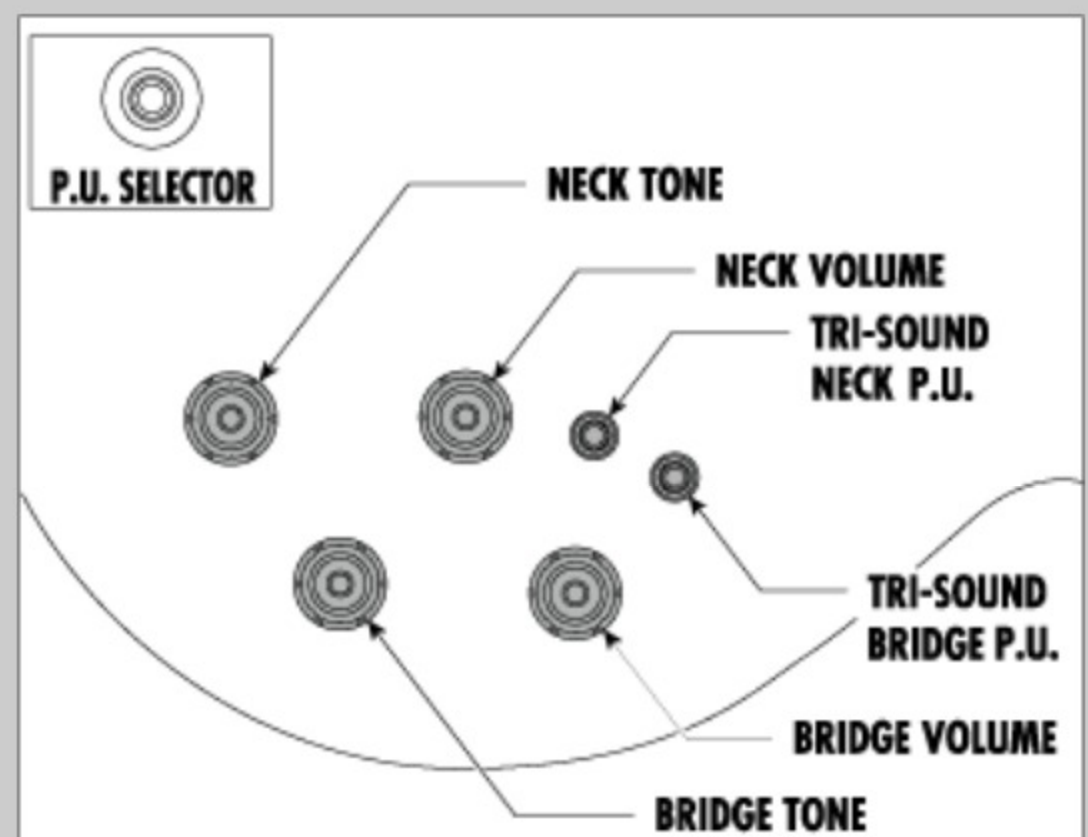

CONTROLS

OTHERS

Recommended Bag IGB924-BK

2 Tri-sound switch