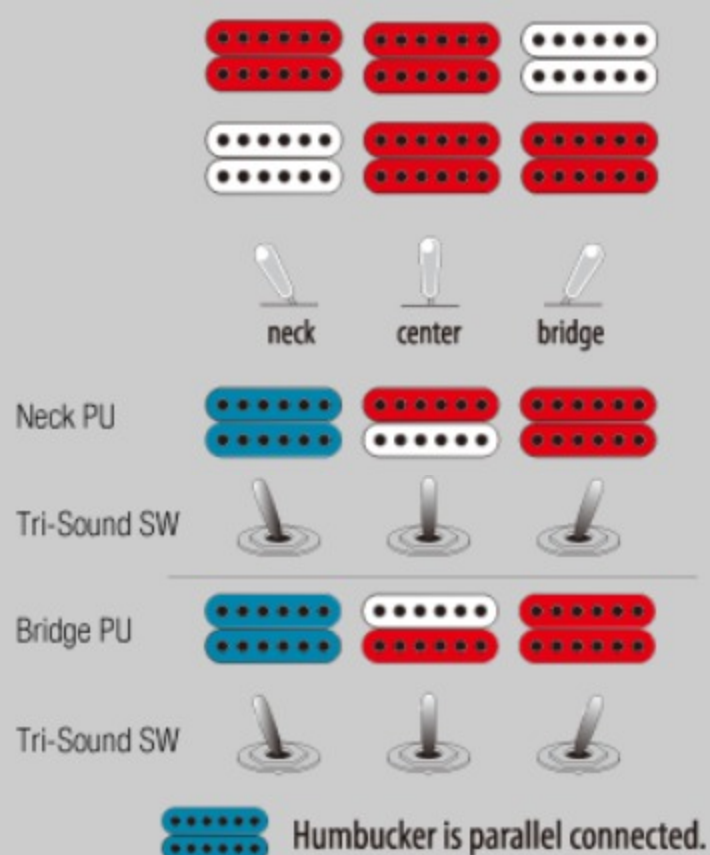

## SPEC

### SPEC

neck type	AR / 3pc Maple / Set-in (smooth heel) neck
top/back/body	Quilted Ash top / Okoume body
fretboard	Bound Jatoba fretboard / Acrylic & Abalone block inlay
fret	Medium frets
number of frets	22
bridge	ART-1 bridge
string space	10.4mm
tailpiece	Quik Change Classic
neck pickup	Super 58 (H) neck pickup (Passive/Alnico)
bridge pickup	Super 58 (H) bridge pickup (Passive/Alnico)
factory tuning	1E,2B,3G,4D,5A,6E
strings	D'Addario® EXL110
string gauge	.010/.013/.017/.026/.036/.046
nut	Plastic
hardware color	Gold

### NECK DIMENSIONS

Scale :	628mm/24.7"
a : Width	43mm at NUT
b : Width	57mm at 22F
c : Thickness	20mm at 1F
d : Thickness	22mm at 9F
Radius :	305mmR

## SWITCHING SYSTEM