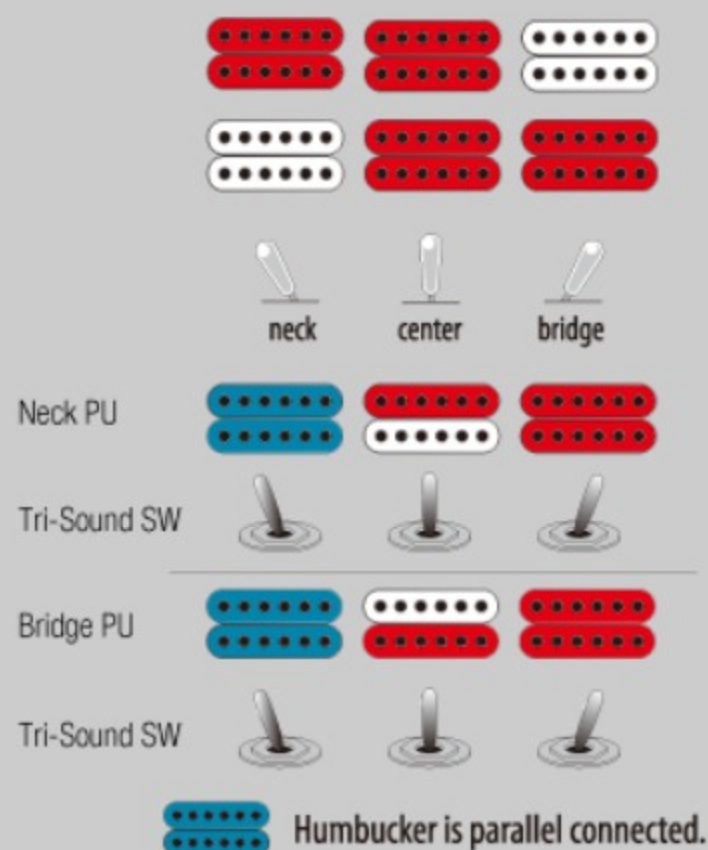

AR325QA

DBS : Dark Brown Sunburst

COLOR VARIATION :

SHARE :  

SPEC

SPEC

neck type	AR / 3pc Maple / Set-in neck (smooth heel)
top/back/body	Quilted Ash top / Okoume body
fretboard	Bound Jatoba fretboard / Acrylic & Abalone block inlay
fret	Medium frets
number of frets	22
bridge	Gibraltar Performer bridge
string space	10.5mm
tailpiece	Quik Change Classic tailpiece
neck pickup	Super 58 (H) neck pickup (Passive/Alnico)
bridge pickup	Super 58 (H) bridge pickup (Passive/Alnico)
factory tuning	1E,2B,3G,4D,5A,6E
strings	D'Addario® EXL110
string gauge	.010/.013/.017/.026/.036/.046
hardware color	Gold

NECK DIMENSIONS

Scale :	628mm/24.7"
a : Width	43mm at NUT
b : Width	57mm at 22F
c : Thickness	20mm at 1F
d : Thickness	22mm at 9F
Radius :	305mmR

SWITCHING SYSTEM

CONTROLS

OTHERS

Recommended Bag IGB924-BK

2 Tri-sound switch