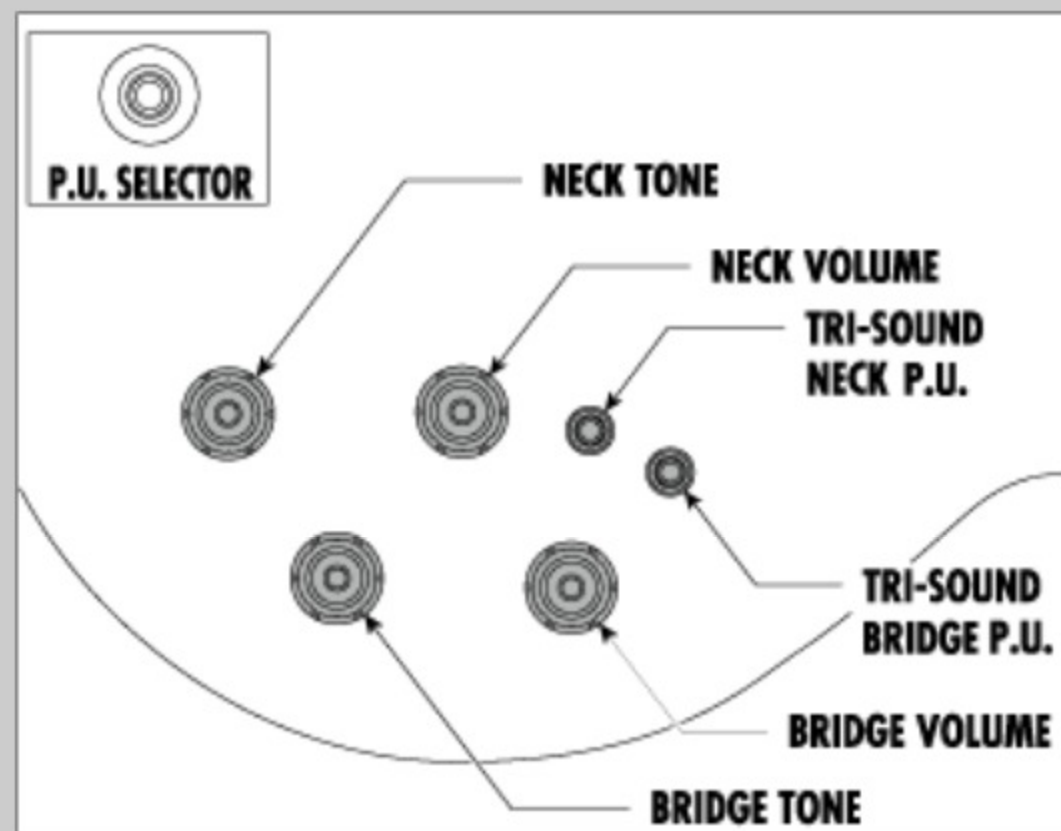

AR325QA

DBS : Dark Brown Sunburst

COLOR VARIATION :

SHARE :  

SPEC

SPEC

neck type	AR / 3pc Maple / Set-in neck (smooth heel)
top/back/body	Quilted Ash top / Okoume body
fretboard	Bound Jatoba fretboard / Acrylic & Abalone block inlay
fret	Medium frets
number of frets	22
bridge	Gibraltar Performer bridge
string space	10.5mm
tailpiece	Quik Change Classic tailpiece
neck pickup	Super 58 (H) neck pickup (Passive/Alnico)
bridge pickup	Super 58 (H) bridge pickup (Passive/Alnico)
factory tuning	1E,2B,3G,4D,5A,6E
strings	D'Addario® EXL110
string gauge	.010/.013/.017/.026/.036/.046
hardware color	Gold

NECK DIMENSIONS

Scale :	628mm/24.7"
a : Width	43mm at NUT
b : Width	57mm at 22F
c : Thickness	20mm at 1F
d : Thickness	22mm at 9F
Radius :	305mmR

SWITCHING SYSTEM

CONTROLS

OTHERS

Recommended Bag IGB924-BK

2 Tri-sound switch