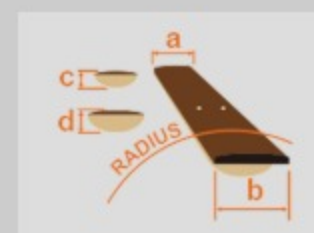

AR325QA

DBS : Dark Brown Sunburst

COLOR VARIATION :

SHARE :  

SPEC

SPEC

neck type	AR / 3pc Maple / Set-in neck (smooth heel)
top/back/body	Quilted Ash top / Okoume body
fretboard	Bound Jatoba fretboard / Acrylic & Abalone block inlay
fret	Medium frets
number of frets	22
bridge	Gibraltar Performer bridge
string space	10.5mm
tailpiece	Quik Change Classic tailpiece
neck pickup	Super 58 (H) neck pickup (Passive/Alnico)
bridge pickup	Super 58 (H) bridge pickup (Passive/Alnico)
factory tuning	1E,2B,3G,4D,5A,6E
strings	D'Addario® EXL110
string gauge	.010/.013/.017/.026/.036/.046
hardware color	Gold

NECK DIMENSIONS

Scale :	628mm/24.7"
a : Width	43mm at NUT
b : Width	57mm at 22F
c : Thickness	20mm at 1F
d : Thickness	22mm at 9F
Radius :	305mmR

SWITCHING SYSTEM

CONTROLS

OTHERS

Recommended Bag IGB924-BK

2 Tri-sound switch