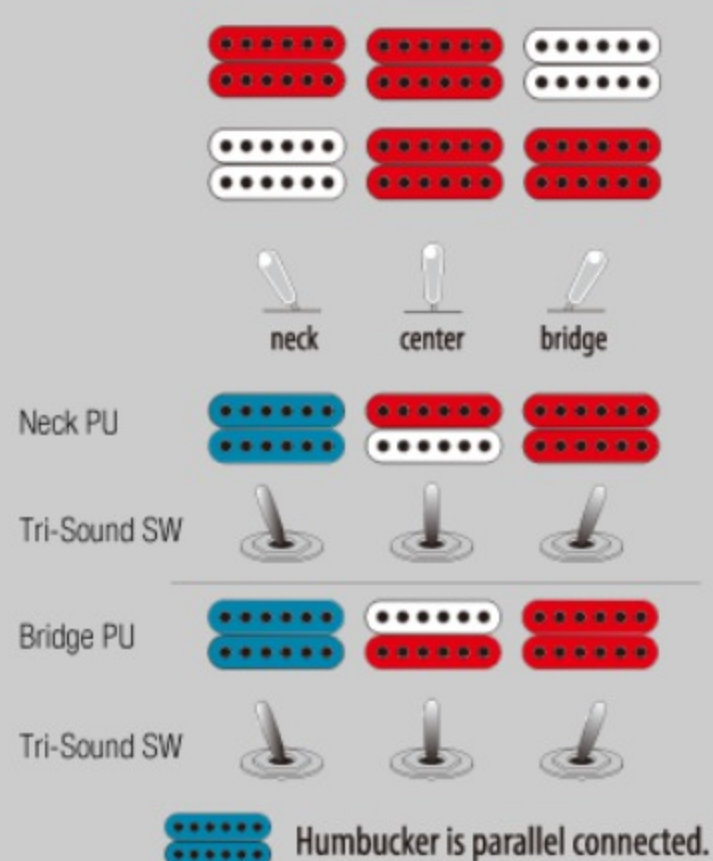

## SPEC

### SPEC

neck type	AR / 3pc Maple / set-in neck (smooth heel)
top/back/body	Flamed Maple top / Okoume body
fretboard	Bound Jatoba / Acrylic & Abalone block inlay
fret	Medium frets
bridge	ART-1 bridge
tailpiece	Quik Change Classic tailpiece
neck pickup	Super 58 (H) neck pickup (Passive/Alnico)
bridge pickup	Super 58 (H) bridge pickup (Passive/Alnico)
hardware color	Gold

### NECK DIMENSIONS

Scale :	628mm/24.7"
a : Width	43mm at NUT
b : Width	57mm at 22F
c : Thickness	20mm at 1F
d : Thickness	22mm at 9F
Radius :	305mmR

### SWITCHING SYSTEM