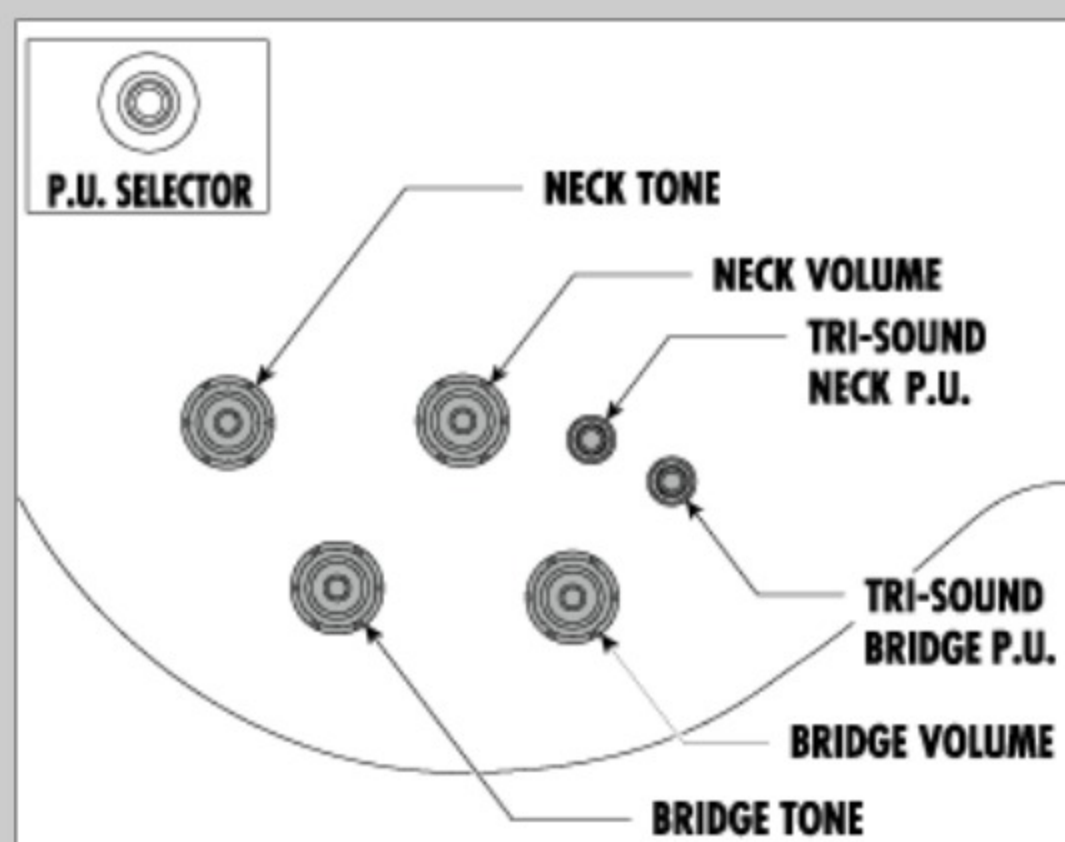

CONTROLS

OTHERS

Recommended Case	IGB924-BK
Tri-Sound switches