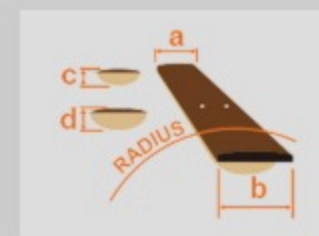

### SPEC

neck type	AR / 3pc Maple / set-in neck (smooth heel)
top/back/body	Flamed Maple top / Okoume body
fretboard	Bound Jatoba / Acrylic & Abalone block inlay
fret	Medium frets
bridge	ART-1 bridge
tailpiece	Quik Change Classic tailpiece
neck pickup	Super 58 (H) neck pickup (Passive/Alnico)
bridge pickup	Super 58 (H) bridge pickup (Passive/Alnico)
hardware color	Gold

### NECK DIMENSIONS

Scale :	628mm/24.7"
a : Width	43mm at NUT
b : Width	57mm at 22F
c : Thickness	20mm at 1F
d : Thickness	22mm at 9F
Radius :	305mmR