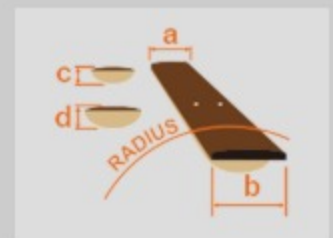

AR420

VLS : Violin Sunburst

COLOR VARIATION :

SHARE :  

SPEC

SPEC

neck type	AR / 3pc Maple / Set-in neck (smooth heel)
top/back/body	Flamed Maple top / Okoume body
fretboard	Bound Jatoba fretboard / Acrylic & Abalone block inlay
fret	Medium frets
number of frets	22
bridge	Gibraltar Performer bridge
string space	10.5mm
tailpiece	Quik Change Classic tailpiece

NECK DIMENSIONS

Scale :	628mm/24.7"
a : Width	43mm at NUT
b : Width	57mm at 22F
c : Thickness	20mm at 1F
d : Thickness	22mm at 9F
Radius :	305mmR

hardware color Gold

SWITCHING SYSTEM

CONTROLS

OTHERS