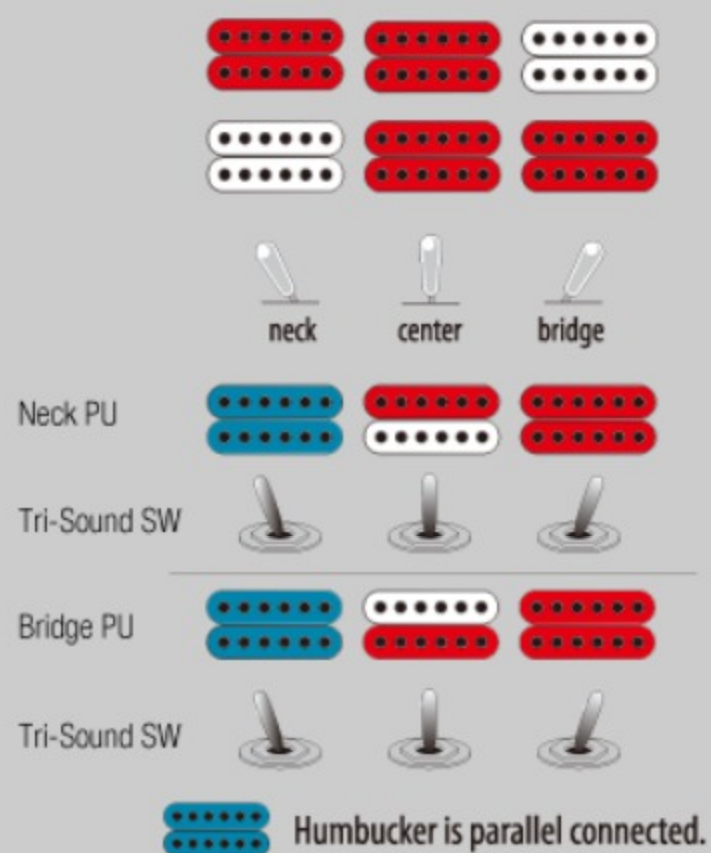

AR420

VLS : Violin Sunburst

COLOR VARIATION :

SHARE :  

SPEC

SPEC

neck type	AR / 3pc Maple / Set-in neck (smooth heel)
top/back/body	Flamed Maple top / Okoume body
fretboard	Bound Jatoba fretboard / Acrylic & Abalone block inlay
fret	Medium frets
number of frets	22
bridge	Gibraltar Performer bridge
string space	10.5mm
tailpiece	Quik Change Classic tailpiece

NECK DIMENSIONS

Scale :	628mm/24.7"
a : Width	43mm at NUT
b : Width	57mm at 22F
c : Thickness	20mm at 1F
d : Thickness	22mm at 9F
Radius :	305mmR

hardware color Gold

SWITCHING SYSTEM

CONTROLS

OTHERS