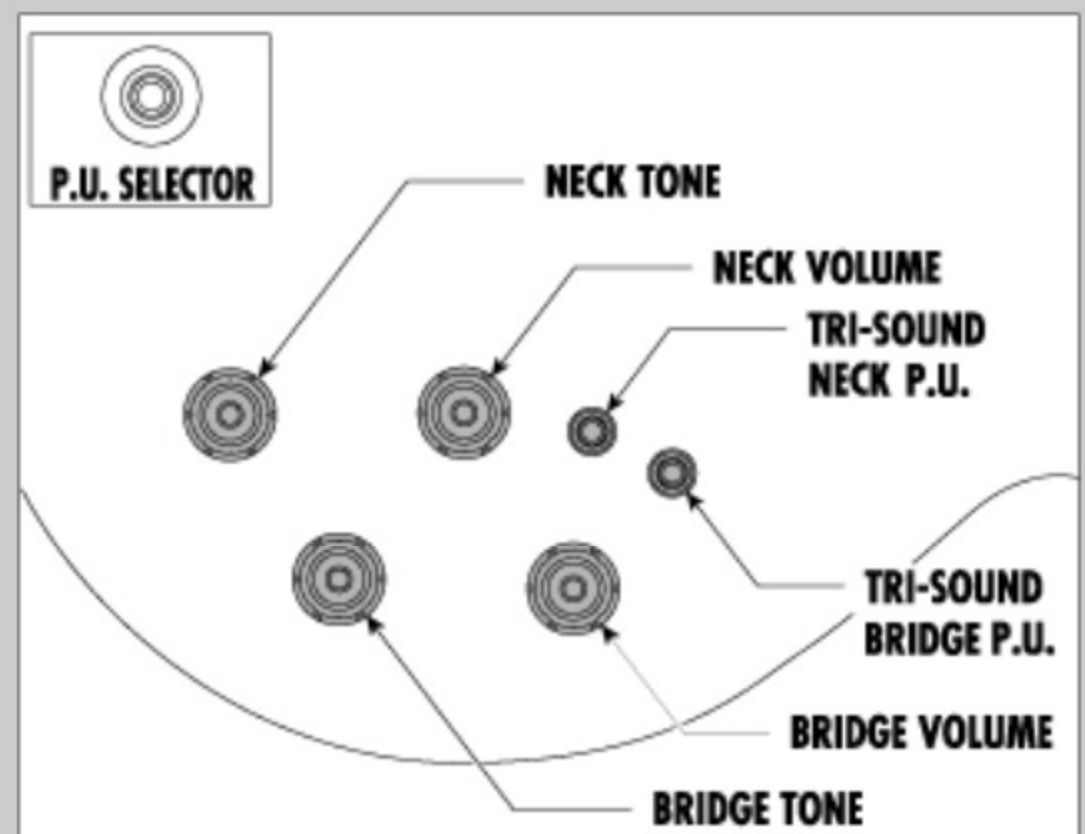

AR420

VLS : Violin Sunburst

COLOR VARIATION :

SHARE :  

SPEC

SPEC

neck type	AR / 3pc Maple / Set-in neck (smooth heel)
top/back/body	Flamed Maple top / Okoume body
fretboard	Bound Jatoba fretboard / Acrylic & Abalone block inlay
fret	Medium frets
number of frets	22
bridge	Gibraltar Performer bridge
string space	10.5mm
tailpiece	Quik Change Classic tailpiece

NECK DIMENSIONS

Scale :	628mm/24.7"
a : Width	43mm at NUT
b : Width	57mm at 22F
c : Thickness	20mm at 1F
d : Thickness	22mm at 9F
Radius :	305mmR

hardware color Gold

SWITCHING SYSTEM

CONTROLS

OTHERS