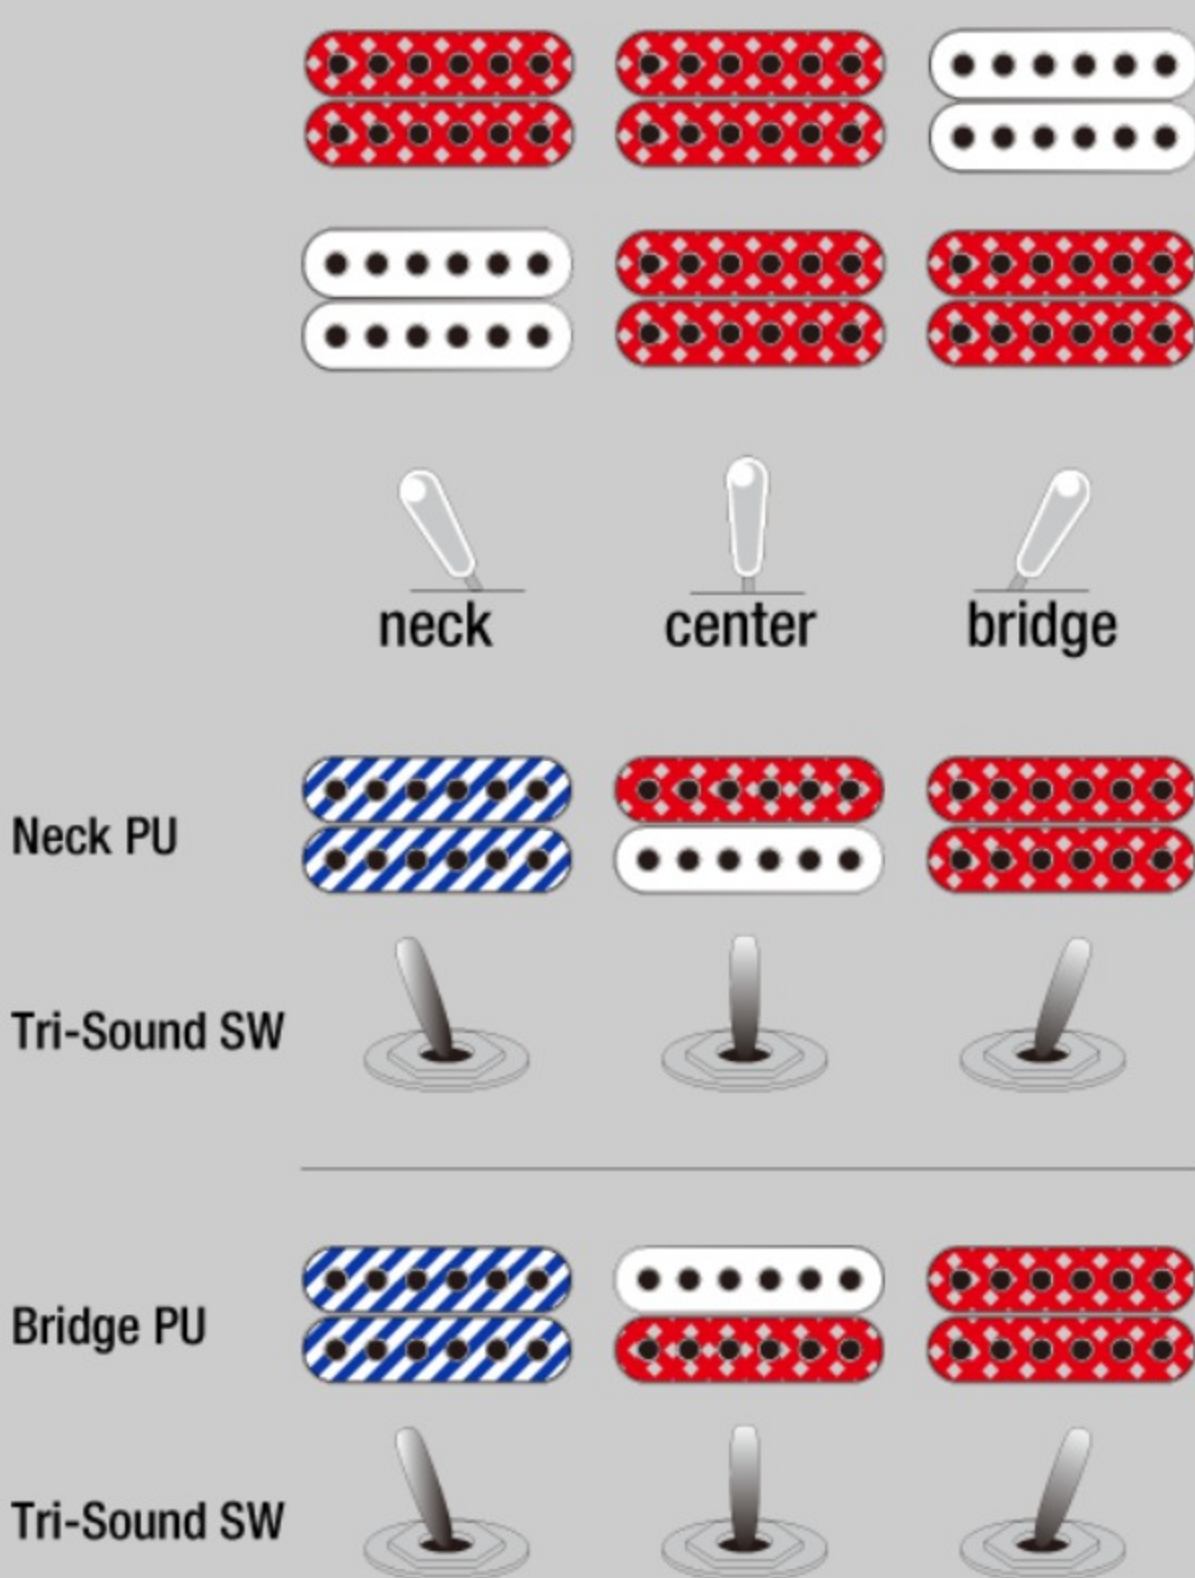

### SPECS

neck type	AR / 3pc Maple / Set-in (smooth heel) neck
top/back/body	Maple top / Okoume back / Maple body
fretboard	Bound Jatoba fretboard / Acrylic & Abalone block inlay
fret	Medium frets
number of frets	22
bridge	Gibraltar Performer bridge
string space	10,5mm
tailpiece	Quik Change Classic tailpiece
neck pickup	Super 58 (H) neck pickup (Passive/Alnico)
bridge pickup	Super 58 (H) bridge pickup (Passive/Alnico)
factory tuning	1E,2B,3G,4D,5A,6E
strings	D'Addario® EXL110
string gauge	.010/.013/.017/.026/.036/.046
nut	Plastic nut
hardware color	Gold

### SWITCHING SYSTEM

 On  Off

 Humbucker is parallel connected.

DESCRIPTION +