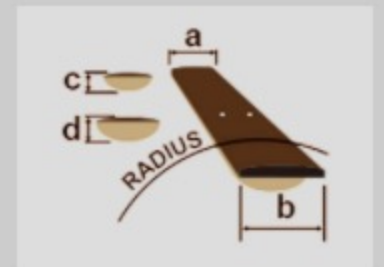

### SPECS

neck type	AR / 3pc Maple / Set-in (smooth heel) neck
top/back/body	Maple top / Okoume back / Maple body
fretboard	Bound Jatoba fretboard / Acrylic & Abalone block inlay
fret	Medium frets
number of frets	22
bridge	Gibraltar Performer bridge
string space	10,5mm
tailpiece	Quik Change Classic tailpiece
neck pickup	Super 58 (H) neck pickup (Passive/Alnico)
bridge pickup	Super 58 (H) bridge pickup (Passive/Alnico)
factory tuning	1E,2B,3G,4D,5A,6E
strings	D'Addario® EXL110
string gauge	.010/.013/.017/.026/.036/.046
nut	Plastic nut
hardware color	Gold

### NECK DIMENSIONS

Scale :	628mm/24.75"
a : Width	43mm at NUT
b : Width	56mm at 22F
c : Thickness	20mm at 1F
d : Thickness	22mm at 12F
Radius :	305mmR

DESCRIPTION +