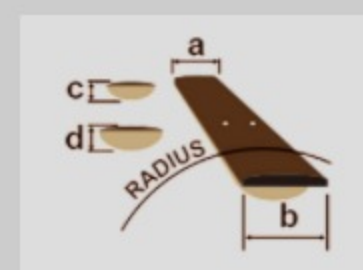

AR520HFM

COLOR VARIATION : 
VLS : Violin Sunburst

SHARE :  

SPEC

SPECS

neck type	AR / 3pc Maple / Set-in (smooth heel) neck
top/back/body	Flamed Maple top / Okoume back / Maple body
fretboard	Bound Jatoba fretboard / Acrylic & Abalone block inlay
fret	Medium frets
number of frets	22
bridge	Gibraltar Performer bridge
string space	10.5mm
tailpiece	Quik Change Classic tailpiece
neck pickup	Super 58 (H) neck pickup (Passive/Alnico)
bridge pickup	Super 58 (H) bridge pickup (Passive/Alnico)
factory tuning	1E,2B,3G,4D,5A,6E
strings	D'Addario® EXL110
string gauge	.010/.013/.017/.026/.036/.046
nut	Plastic nut
hardware color	Gold

NECK DIMENSIONS

Scale :	628mm/24.75"
a : Width	43mm at NUT
b : Width	56mm at 22F
c : Thickness	20mm at 1F
d : Thickness	22mm at 12F
Radius :	305mmR

DESCRIPTION +

SWITCHING SYSTEM

neck center bridge

Neck PU

Tri-Sound SW

Bridge PU

Tri-Sound SW

 On Off

 Humbucker is parallel connected.

DESCRIPTION +

CONTROLS

DESCRIPTION +