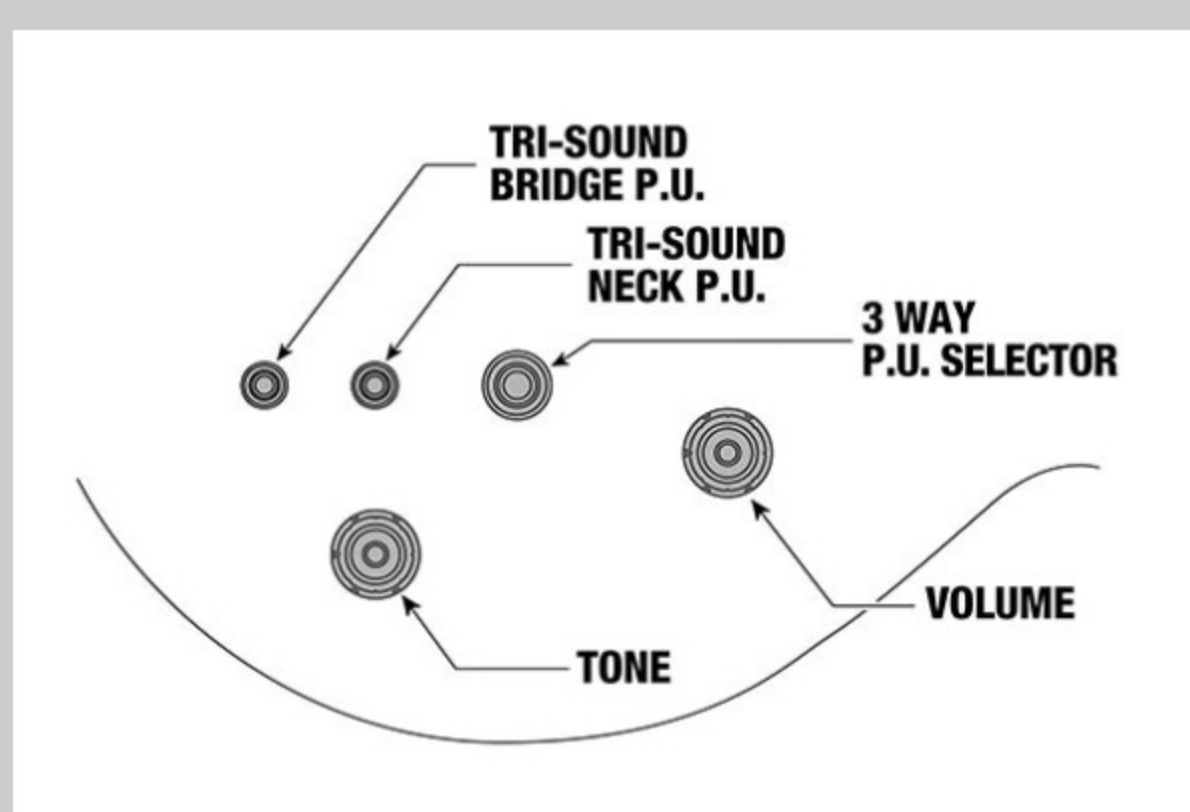

AR520HFM

COLOR VARIATION : 
VLS : Violin Sunburst

SHARE :  

SPEC

SPECS

neck type	AR / 3pc Maple / Set-in (smooth heel) neck
top/back/body	Flamed Maple top / Okoume back / Maple body
fretboard	Bound Jatoba fretboard / Acrylic & Abalone block inlay
fret	Medium frets
number of frets	22
bridge	Gibraltar Performer bridge
string space	10.5mm
tailpiece	Quik Change Classic tailpiece
neck pickup	Super 58 (H) neck pickup (Passive/Alnico)
bridge pickup	Super 58 (H) bridge pickup (Passive/Alnico)
factory tuning	1E,2B,3G,4D,5A,6E
strings	D'Addario® EXL110
string gauge	.010/.013/.017/.026/.036/.046
nut	Plastic nut
hardware color	Gold

Tri-Sound SW

Bridge PU

Tri-Sound SW

 On Off

 Humbucker is parallel connected.

DESCRIPTION +

CONTROLS

DESCRIPTION +

OTHER FEATURES

Recommended Case	MM100C
Recommended Bag	IGB540-BK
Hollow Body Construction	
2 Tri-sound switches	