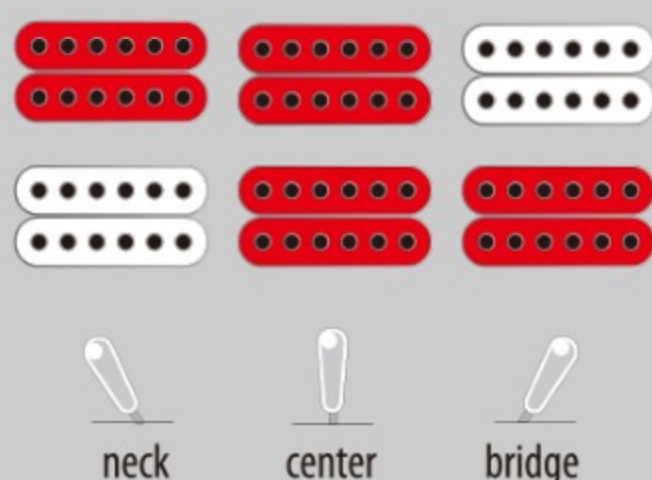

### SPEC

neck type	AR / 3pc Maple / set-in neck (smooth heel)
top/back/body	Ash w top / Abalone binding body
fretboard	Bound Ebony / Acrylic & Abalone block inlay
fret	Medium frets / Custom fret edge treatment
bridge	ART-1 bridge
tailpiece	Quik Change Classic tailpiece
neck pickup	Super 80 "Flying Finger" (H) neck pickup (Passive/Ceramic)
bridge pickup	Super 80 "Flying Finger" (H) bridge pickup (Passive/Ceramic)
factory tuning	1E,2B,3G,4D,5A,6E
string gauge	.010/.013/.017/.026/.036/.046
nut	Bone nut
hardware color	Gold

### NECK DIMENSIONS

Scale :	628mm/24.7"
a : Width	43mm at NUT
b : Width	57mm at 22F
c : Thickness	20mm at 1F
d : Thickness	22mm at 9F
Radius :	305mmR

### SWITCHING SYSTEM