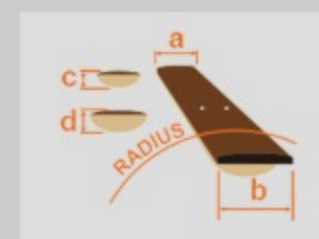

# AR720

BSQ : Bursted Smoky Quartz

COLOR VARIATION :

SHARE :  

### SPEC

neck type	AR / 3pc Maple / set-in neck (smooth heel)
top/back/body	Ash w top / Abalone binding body
fretboard	Bound Ebony / Acrylic & Abalone block inlay
fret	Medium frets / Custom fret edge treatment
bridge	ART-1 bridge
tailpiece	Quik Change Classic tailpiece
neck pickup	Super 80 "Flying Finger" (H) neck pickup (Passive/Ceramic)
bridge pickup	Super 80 "Flying Finger" (H) bridge pickup (Passive/Ceramic)
factory tuning	1E,2B,3G,4D,5A,6E
string gauge	.010/.013/.017/.026/.036/.046
nut	Bone nut
hardware color	Gold

### NECK DIMENSIONS

Scale :	628mm/24.7"
a : Width	43mm at NUT
b : Width	57mm at 22F
c : Thickness	20mm at 1F
d : Thickness	22mm at 9F
Radius :	305mmR