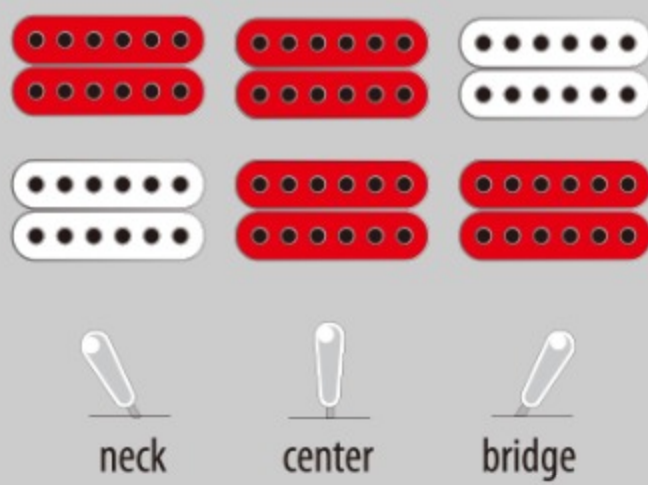

### SPEC

neck type	ART / Maple / Set-in neck
top/back/body	Poplar body
fretboard	Bound Treated New Zealand Pine fretboard / White block inlay
fret	Medium frets
number of frets	22
bridge	Full Tune III bridge
string space	10.5mm
tailpiece	Full Tune III
neck pickup	Infinity R (H) neck pickup (Passive/Ceramic)
bridge pickup	Infinity R (H) bridge pickup (Passive/Ceramic)
factory tuning	1E,2B,3G,4D,5A,6E
strings	-
string gauge	.010/.013/.017/.026/.036/.046
nut	Plastic
hardware color	Chrome

### NECK DIMENSIONS

Scale :	628mm/24.7"
a : Width	43mm at NUT
b : Width	57mm at 22F
c : Thickness	20mm at 1F
d : Thickness	22mm at 12F
Radius :	305mmR

## SWITCHING SYSTEM