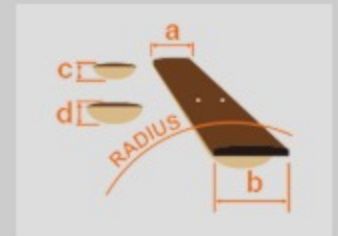

### SPEC

neck type	ART / Maple / Set-in neck
top/back/body	Poplar body
fretboard	Bound Treated New Zealand Pine fretboard / White block inlay
fret	Medium frets
number of frets	22
bridge	Full Tune III bridge
string space	10.5mm
tailpiece	Full Tune III
neck pickup	Infinity R (H) neck pickup (Passive/Ceramic)
bridge pickup	Infinity R (H) bridge pickup (Passive/Ceramic)
factory tuning	1E,2B,3G,4D,5A,6E
strings	-
string gauge	.010/.013/.017/.026/.036/.046
nut	Plastic
hardware color	Chrome

### NECK DIMENSIONS

Scale :	628mm/24.7"
a : Width	43mm at NUT
b : Width	57mm at 22F
c : Thickness	20mm at 1F
d : Thickness	22mm at 12F
Radius :	305mmR